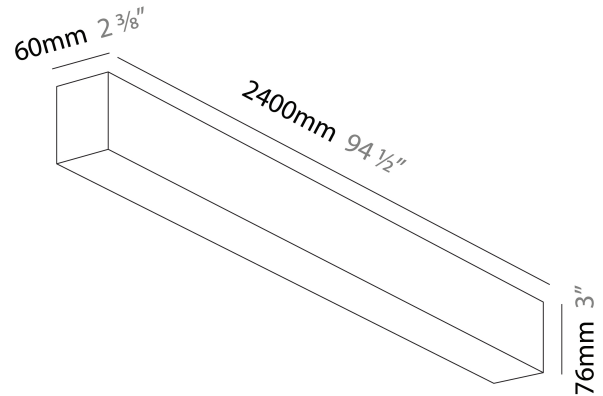

1. To build a product code in our configurator select the specify button on the base model # product page
2. To build a manual product code on this datasheet choose from the options listed below in blue font and add the suffix to the base model #

GENERAL

Series: Slider
Partner: Prolicht
Division: Architectural
Installation: Suspension
Product Type: Linear Profiles
Mounting Location: Ceiling
Light Distribution: Direct

PHYSICAL

Shape: Rectangle
Length (mm): 2400
Length (in): 94 1/2
Width (mm): 60
Width (in): 2 3/8
Height (mm): 76
Height (in): 3
Diffuser: [Opal](#) / [Microprism](#) / [Raster Black](#) / [Raster White](#) / [Batwing (Glare Control)](#)
Fixture Finish: [SSR](#) / [BKV](#) / [CWI](#) / [CRY](#) / [HAB](#) / [UFT](#) / [ITA](#) / [RUA](#) / [FTG](#) / [MYG](#) / [LOD](#) / [PUS](#) / [FRO](#) / [FUP](#) / [KIA](#) / [POP](#) / [BLS](#) / [SPG](#) / [MEY](#) / [GOH](#) / [CHC](#) / [COM](#) / [ABZ](#) / [JAG](#) / [OBR](#) / [MOS](#) / [ROR](#)
Fixture Material: Aluminum Die Cast

ELECTRICAL

Lamp Type: LED (Zhaga Standard)
Input Wattage (W): 52
Total Output Wattage (W): 47.3
[Dimming: Non-Dimmable](#)
Driver Included: Yes
Driver Location: Integrated
Driver Type: Constant Current - Universal
Driver Class: Class 2
Input Voltage (V): 120 - 277
Constant Current (mA): 300

LED

Color Temperature (°K): [2700](#) / [3000](#) / [3500](#) / [4000](#)
Max. Delivered Lumen (lm): Max 7610
CRI: >90 CRI
Lamp Life (hrs): 50000

RATINGS AND CERTIFICATIONS

Certified By: CSA Certified to UL and CSA Standards
IP rating: IP40