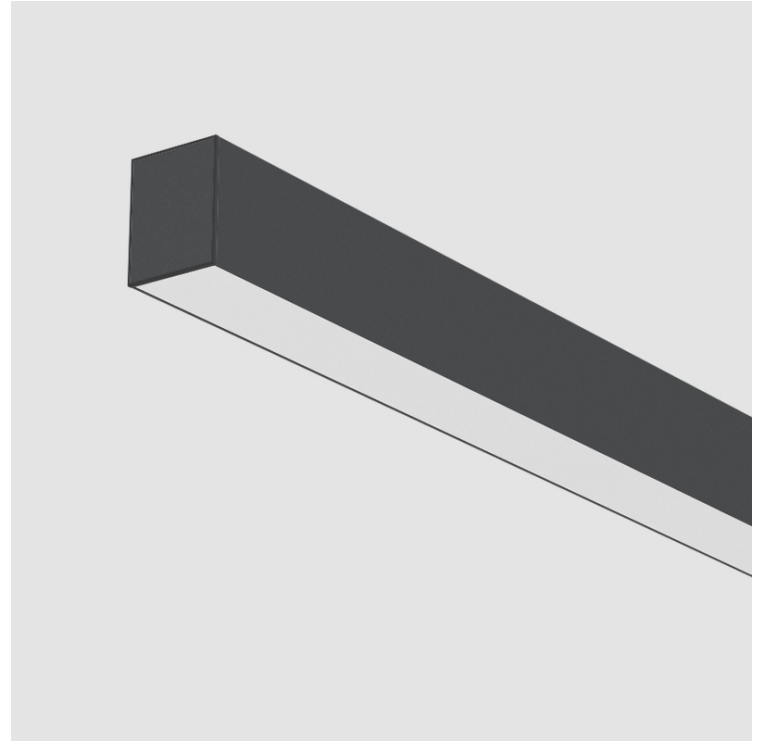

1. To build a product code in our configurator select the specify button on the base model # product page
2. To build a manual product code on this datasheet choose from the options listed below in blue font and add the suffix to the base model #

GENERAL

Series: Slider
Partner: Prolicht
Division: Architectural
Installation: Suspension
Product Type: Linear Profiles
Mounting Location: Ceiling
Light Distribution: Direct

PHYSICAL

Shape: Rectangle
Length (mm): 2400
Length (in): 94 1/2
Width (mm): 60
Width (in): 2 3/8
Height (mm): 76
Height (in): 3
Diffuser: [Opal](#) / [Microprism](#) / [Raster Black](#) / [Raster White](#) / [Batwing (Glare Control)](#)
Fixture Finish: [SSR](#) / [BKV](#) / [CWI](#) / [CRY](#) / [HAB](#) / [UFT](#) / [ITA](#) / [RUA](#) / [FTG](#) / [MYG](#) / [LOD](#) / [PUS](#) / [FRO](#) / [FUP](#) / [KIA](#) / [POP](#) / [BLS](#) / [SPG](#) / [MEY](#) / [GOH](#) / [CHC](#) / [COM](#) / [ABZ](#) / [JAG](#) / [OBR](#) / [MOS](#) / [ROR](#)
Fixture Material: Aluminum Die Cast

ELECTRICAL

Lamp Type: LED (Zhaga Standard)
Input Wattage (W): 52
Total Output Wattage (W): 47.3
[Dimming: Non-Dimmable](#)
Driver Included: Yes
Driver Location: Integrated
Driver Type: Constant Current - Universal
Driver Class: Class 2
Input Voltage (V): 120 - 277
Constant Current (mA): 300

LED

Color Temperature (°K): [2700](#) / [3000](#) / [3500](#) / [4000](#)
Max. Delivered Lumen (lm): Max 7610
CRI: >90 CRI
Lamp Life (hrs): 50000

RATINGS AND CERTIFICATIONS

Certified By: CSA Certified to UL and CSA Standards
IP rating: IP40