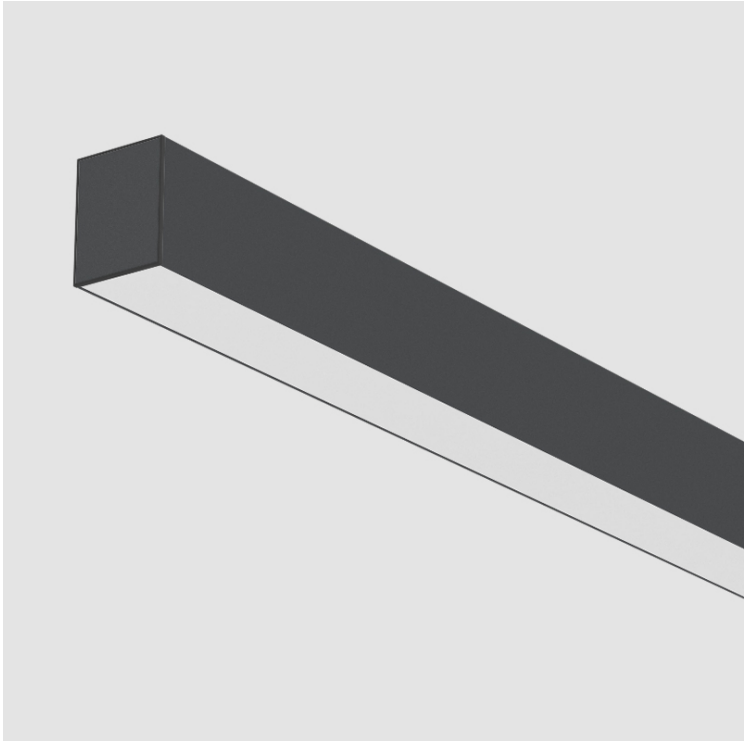

PROJECT	_____
TYPE	_____
SPECIFIER	_____
QUANTITY	_____
DATE	_____

SLIDER SUSPENSION

A300466-

base number	LED	Finishes	Diffuser
	Dimming	(Diamond)	Options

DESCRIPTION
Slider Suspension, L.2800mm/110 1/4", Direct, 60W LED, Tunable White (2700K-6500K), Max 8872lm, CRI90, IP40, Diffuser Options, Dimmable, No Through Wiring (Includes End Cap)

1. To build a product code in our configurator select the specify button on the base model # product page
2. To build a manual product code on this datasheet choose from the options listed below in blue font and add the suffix to the base model #

GENERAL
Series: Slider
Partner: Prolicht
Division: Architectural
Installation: Suspension
Product Type: Linear Profiles
Mounting Location: Ceiling
Light Distribution: Direct

PHYSICAL
Shape: Rectangle
Length (mm): 2800
Length (in): 110 3/4
Width (mm): 60
Width (in): 2 3/8
Height (mm): 76
Height (in): 3
Diffuser: [Opal](#) / [Microprism](#) / [Raster Black](#) / [Raster White](#) / [Batwing (Glare Control)](#)
Fixture Finish: [SSR](#) / [BKV](#) / [CWI](#) / [CRY](#) / [HAB](#) / [UFT](#) / [ITA](#) / [RUA](#) / [FTG](#) / [MYG](#) / [LOD](#) / [PUS](#) / [FRO](#) / [FUP](#) / [KIA](#) / [POP](#) / [BLS](#) / [SPG](#) / [MEY](#) / [GOH](#) / [CHC](#) / [COM](#) / [ABZ](#) / [JAG](#) / [OBR](#) / [MOS](#) / [ROR](#)
Fixture Material: Aluminum Die Cast

ELECTRICAL
Lamp Type: LED (Zhaga Standard)
Input Wattage (W): 60

LED
Color Temperature (°K): 2700-6500 Tunable White
Max. Delivered Lumen (lm): Max 8872
CRI: >90 CRI

RATINGS AND CERTIFICATIONS
Certified By: CSA Certified to UL and CSA Standards
IP rating: IP40