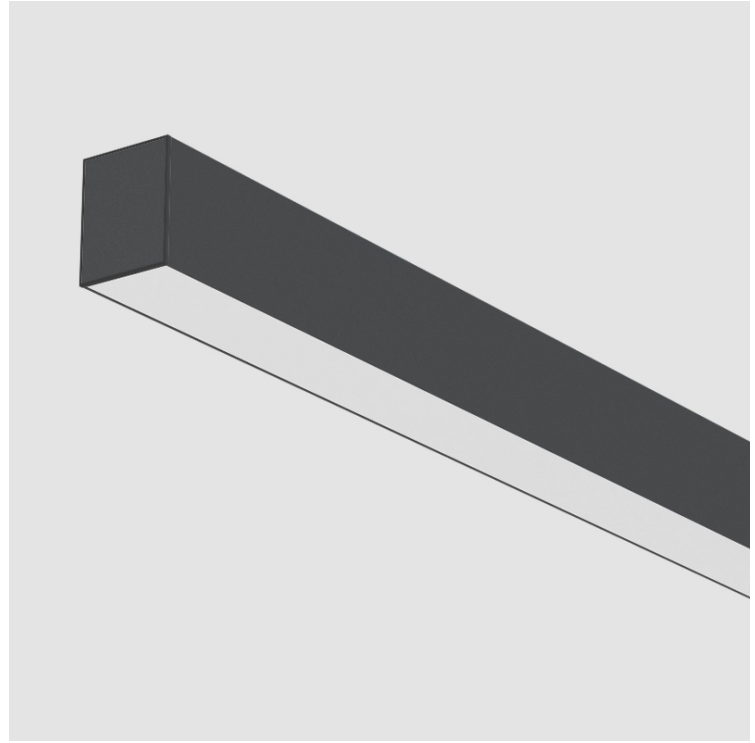

PROJECT	
TYPE	
SPECIFIER	
QUANTITY	
DATE	

SLIDER SUSPENSION

A300466-

base number	LED	Finishes	Diffuser
	Dimming	(Diamond)	Options

DESCRIPTION
Slider Suspension, L.2800mm/110 1/4", Direct, 60W LED, Tunable White (2700K-6500K), Max 8872lm, CRI90, IP40, Diffuser Options, Dimmable, No Through Wiring (Includes End Cap)

1. To build a product code in our configurator select the specify button on the base model # product page
2. To build a manual product code on this datasheet choose from the options listed below in blue font and add the suffix to the base model #

GENERAL

Series: Slider
Partner: Prolicht
Division: Architectural
Installation: Suspension
Product Type: Linear Profiles
Mounting Location: Ceiling
Light Distribution: Direct

PHYSICAL

Shape: Rectangle
Length (mm): 2800
Length (in): 110 3/4
Width (mm): 60
Width (in): 2 3/8
Height (mm): 76
Height (in): 3
Diffuser: [Opal](#) / [Microprism](#) / [Raster Black](#) / [Raster White](#) / [Batwing (Glare Control)](#)
Fixture Finish: [SSR](#) / [BKV](#) / [CWI](#) / [CRY](#) / [HAB](#) / [UFT](#) / [ITA](#) / [RUA](#) / [FTG](#) / [MYG](#) / [LOD](#) / [PUS](#) / [FRO](#) / [FUP](#) / [KIA](#) / [POP](#) / [BLS](#) / [SPG](#) / [MEY](#) / [GOH](#) / [CHC](#) / [COM](#) / [ABZ](#) / [JAG](#) / [OBR](#) / [MOS](#) / [ROR](#)
Fixture Material: Aluminum Die Cast

ELECTRICAL

Lamp Type: LED (Zhaga Standard)
Input Wattage (W): 60

LED

Color Temperature (°K): 2700-6500 Tunable White
Max. Delivered Lumen (lm): Max 8872
CRI: >90 CRI

RATINGS AND CERTIFICATIONS

Certified By: CSA Certified to UL and CSA Standards
IP rating: IP40