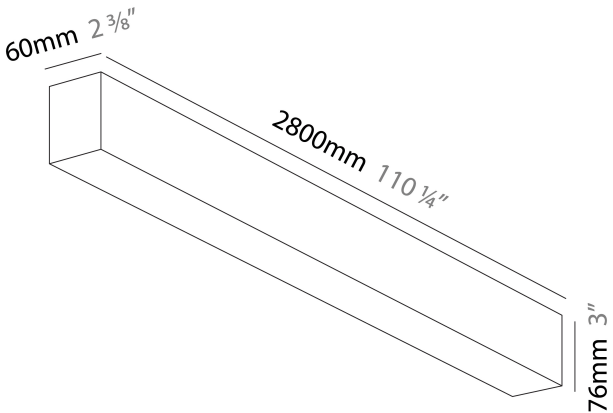

PROJECT	_____
TYPE	_____
SPECIFIER	_____
QUANTITY	_____
DATE	_____

SLIDER SUSPENSION

A300466-

base number	LED	Finishes	Diffuser
	Dimming	(Diamond)	Options

DESCRIPTION
Slider Suspension, L.2800mm/110 1/4", Direct, 60W LED, Tunable White (2700K-6500K), Max 8872lm, CRI90, IP40, Diffuser Options, Dimmable, No Through Wiring (Includes End Cap)

1. To build a product code in our configurator select the specify button on the base model # product page
2. To build a manual product code on this datasheet choose from the options listed below in blue font and add the suffix to the base model #

GENERAL
Series: Slider
Partner: Prolicht
Division: Architectural
Installation: Suspension
Product Type: Linear Profiles
Mounting Location: Ceiling
Light Distribution: Direct

PHYSICAL
Shape: Rectangle
Length (mm): 2800
Length (in): 110 3/4
Width (mm): 60
Width (in): 2 3/8
Height (mm): 76
Height (in): 3
Diffuser: [Opal](#) / [Microprism](#) / [Raster Black](#) / [Raster White](#) / [Batwing (Glare Control)](#)
Fixture Finish: [SSR](#) / [BKV](#) / [CWI](#) / [CRY](#) / [HAB](#) / [UFT](#) / [ITA](#) / [RUA](#) / [FTG](#) / [MYG](#) / [LOD](#) / [PUS](#) / [FRO](#) / [FUP](#) / [KIA](#) / [POP](#) / [BLS](#) / [SPG](#) / [MEY](#) / [GOH](#) / [CHC](#) / [COM](#) / [ABZ](#) / [JAG](#) / [OBR](#) / [MOS](#) / [ROR](#)
Fixture Material: Aluminum Die Cast

ELECTRICAL
Lamp Type: LED (Zhaga Standard)
Input Wattage (W): 60

LED
Color Temperature (°K): 2700-6500 Tunable White
Max. Delivered Lumen (lm): Max 8872
CRI: >90 CRI

RATINGS AND CERTIFICATIONS
Certified By: CSA Certified to UL and CSA Standards
IP rating: IP40