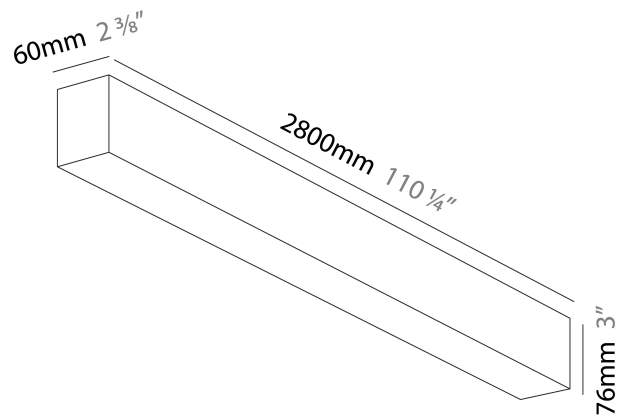

PROJECT	
TYPE	
SPECIFIER	
QUANTITY	
DATE	

SLIDER SUSPENSION

A300466-

base number	LED	Finishes	Diffuser
	Dimming	(Diamond)	Options

DESCRIPTION
Slider Suspension, L.2800mm/110 1/4", Direct, 60W LED, Tunable White (2700K-6500K), Max 8872lm, CRI90, IP40, Diffuser Options, Dimmable, No Through Wiring (Includes End Cap)

1. To build a product code in our configurator select the specify button on the base model # product page
2. To build a manual product code on this datasheet choose from the options listed below in blue font and add the suffix to the base model #

GENERAL

Series: Slider
Partner: Prolicht
Division: Architectural
Installation: Suspension
Product Type: Linear Profiles
Mounting Location: Ceiling
Light Distribution: Direct

PHYSICAL

Shape: Rectangle
Length (mm): 2800
Length (in): 110 3/4
Width (mm): 60
Width (in): 2 3/8
Height (mm): 76
Height (in): 3
Diffuser: [Opal](#) / [Microprism](#) / [Raster Black](#) / [Raster White](#) / [Batwing (Glare Control)](#)
Fixture Finish: [SSR](#) / [BKV](#) / [CWI](#) / [CRY](#) / [HAB](#) / [UFT](#) / [ITA](#) / [RUA](#) / [FTG](#) / [MYG](#) / [LOD](#) / [PUS](#) / [FRO](#) / [FUP](#) / [KIA](#) / [POP](#) / [BLS](#) / [SPG](#) / [MEY](#) / [GOH](#) / [CHC](#) / [COM](#) / [ABZ](#) / [JAG](#) / [OBR](#) / [MOS](#) / [ROR](#)
Fixture Material: Aluminum Die Cast

ELECTRICAL

Lamp Type: LED (Zhaga Standard)
Input Wattage (W): 60

LED

Color Temperature (°K): 2700-6500 Tunable White
Max. Delivered Lumen (lm): Max 8872
CRI: >90 CRI

RATINGS AND CERTIFICATIONS

Certified By: CSA Certified to UL and CSA Standards
IP rating: IP40