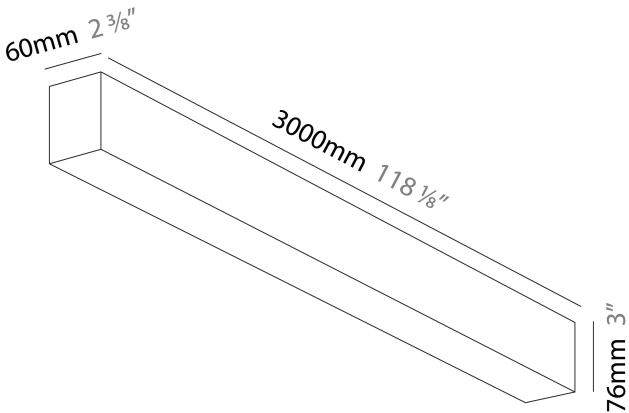

1. To build a product code in our configurator select the specify button on the base model # product page
2. To build a manual product code on this datasheet choose from the options listed below in blue font and add the suffix to the base model #

GENERAL
Series: Slider
Partner: Prolicht
Division: Architectural
Installation: Suspension
Product Type: Linear Profiles
Mounting Location: Ceiling
Light Distribution: Direct

PHYSICAL
Shape: Rectangle
Length (mm): 3000
Length (in): 118 1/8
Width (mm): 60
Width (in): 2 3/8
Height (mm): 76
Height (in): 3
Diffuser: [Opal](#) / [Microprism](#) / [Raster Black](#) / [Raster White](#) / [Batwing (Glare Control)](#)
Fixture Finish: [SSR](#) / [BKV](#) / [CWI](#) / [CRY](#) / [HAB](#) / [UFT](#) / [ITA](#) / [RUA](#) / [FTG](#) / [MYG](#) / [LOD](#) / [PUS](#) / [FRO](#) / [FUP](#) / [KIA](#) / [POP](#) / [BLS](#) / [SPG](#) / [MEY](#) / [GOH](#) / [CHC](#) / [COM](#) / [ABZ](#) / [JAG](#) / [OBR](#) / [MOS](#) / [ROR](#)
Fixture Material: Aluminum Die Cast

ELECTRICAL
Lamp Type: LED (Zhaga Standard)
Input Wattage (W): 64
Total Output Wattage (W): 58.1
[Dimming: Non-Dimmable](#)
Driver Included: Yes
Driver Location: Integrated
Driver Type: Constant Current - Universal
Driver Class: Class 2
Input Voltage (V): 120 - 277
Constant Current (mA): 300

LED
[Color Temperature (°K): 2700 / 3000 / 3500 / 4000](#)
Max. Delivered Lumen (lm): Max 9512
CRI: >90 CRI
Lamp Life (hrs): 50000

RATINGS AND CERTIFICATIONS
Certified By: CSA Certified to UL and CSA Standards
IP rating: IP40