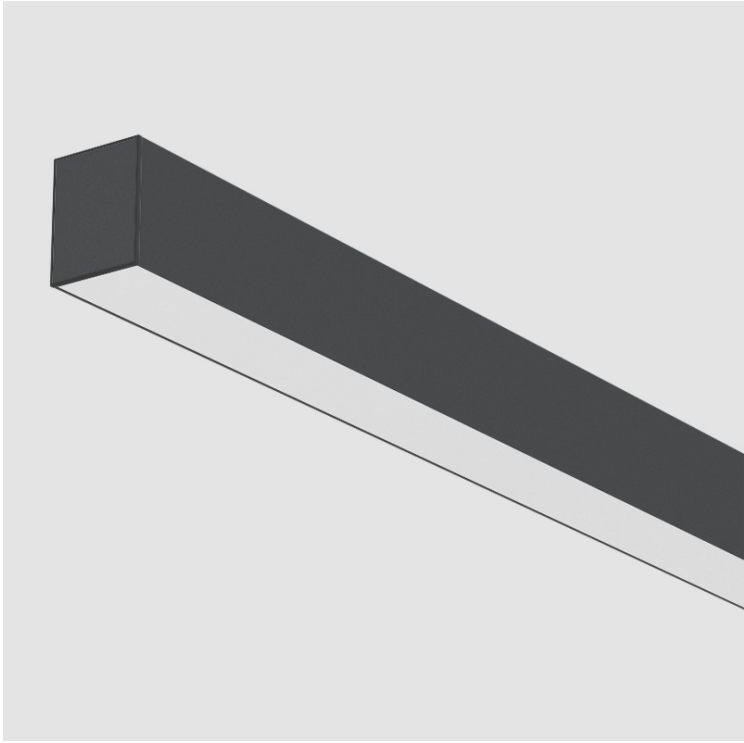

1. To build a product code in our configurator select the specify button on the base model # product page
2. To build a manual product code on this datasheet choose from the options listed below in blue font and add the suffix to the base model #

GENERAL
Series: Slider
Partner: Prolicht
Division: Architectural
Installation: Suspension
Product Type: Linear Profiles
Mounting Location: Ceiling
Light Distribution: Direct

PHYSICAL
Shape: Rectangle
Length (mm): 3000
Length (in): 118 1/8
Width (mm): 60
Width (in): 2 3/8
Height (mm): 76
Height (in): 3
Diffuser: [Opal](#) / [Microprism](#) / [Raster Black](#) / [Raster White](#) / [Batwing (Glare Control)](#)
Fixture Finish: [SSR](#) / [BKV](#) / [CWI](#) / [CRY](#) / [HAB](#) / [UFT](#) / [ITA](#) / [RUA](#) / [FTG](#) / [MYG](#) / [LOD](#) / [PUS](#) / [FRO](#) / [FUP](#) / [KIA](#) / [POP](#) / [BLS](#) / [SPG](#) / [MEY](#) / [GOH](#) / [CHC](#) / [COM](#) / [ABZ](#) / [JAG](#) / [OBR](#) / [MOS](#) / [ROR](#)
Fixture Material: Aluminum Die Cast

ELECTRICAL
Lamp Type: LED (Zhaga Standard)
Input Wattage (W): 64
Total Output Wattage (W): 58.1
[Dimming: Non-Dimmable](#)
Driver Included: Yes
Driver Location: Integrated
Driver Type: Constant Current - Universal
Driver Class: Class 2
Input Voltage (V): 120 - 277
Constant Current (mA): 300

LED
[Color Temperature (°K): 2700 / 3000 / 3500 / 4000](#)
Max. Delivered Lumen (lm): Max 9512
CRI: >90 CRI
Lamp Life (hrs): 50000

RATINGS AND CERTIFICATIONS
Certified By: CSA Certified to UL and CSA Standards
IP rating: IP40