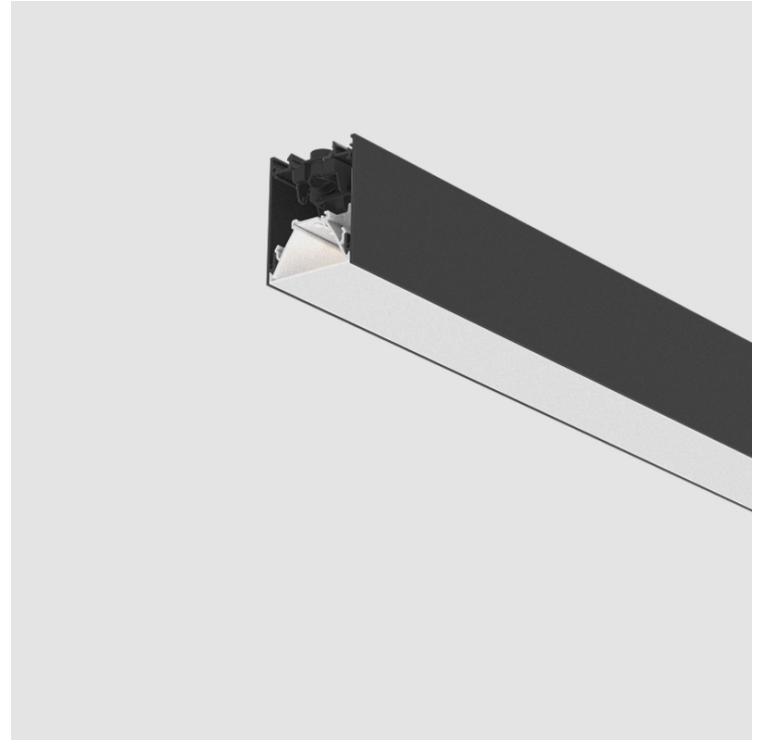

1. To build a product code in our configurator select the specify button on the base model # product page
2. To build a manual product code on this datasheet choose from the options listed below in blue font and add the suffix to the base model #

GENERAL

Series: Slider
Partner: Prolicht
Division: Architectural
Installation: Suspension
Product Type: Linear Profiles
Mounting Location: Ceiling
Light Distribution: Direct

PHYSICAL

Shape: Rectangle
Length (mm): 1000
Length (in): 39 3/8"
Width (mm): 60
Width (in): 2 3/8"
Height (mm): 76
Height (in): 3
Diffuser: Diffuser - Opal, Micro-prism, Raster Black, Raster White, Glare Control
Fixture Finish: SSR / BKV / CWI / CRY / HAB / UFT / ITA / RUA / FTG / MYG / LOD / PUS / FRO / FUP / KIA / POP / BLS / SPG / MEY / GOH / CHC / COM / ABZ / JAG / OBR / MOS / ROR
Fixture Material: Aluminum Die Cast

ELECTRICAL

Lamp Type: LED (Zhaga Standard)
Input Wattage (W): 22
Total Output Wattage (W): 20
Dimming: Tri-Mode (Non-Dimming and Phase Dimming (120Vac only) and 0-10V Dimming)
Driver Included: Yes
Driver Location: Integrated
Driver Type: Constant Current - Universal
Driver Class: Class 2
Input Voltage (V): 120 - 277

LED

Color Temperature (°K): 2700 / 3000 / 3500 / 4000
Max. Delivered Lumen (lm): Max 3165
CRI: >90 CRI
Lamp Life (hrs): 50000

RATINGS AND CERTIFICATIONS

Certified By: CSA Certified to UL and CSA Standards
IP rating: IP40