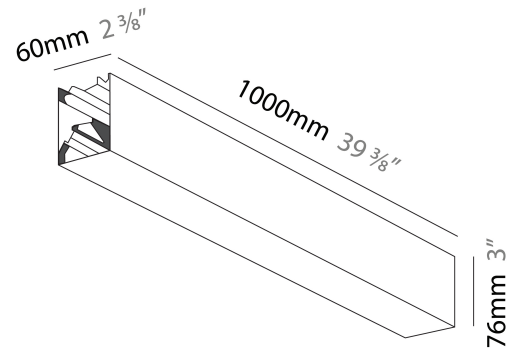

1. To build a product code in our configurator select the specify button on the base model # product page
2. To build a manual product code on this datasheet choose from the options listed below in blue font and add the suffix to the base model #

GENERAL

Series: Slider
Partner: Prolicht
Division: Architectural
Installation: Suspension
Product Type: Linear Profiles
Mounting Location: Ceiling
Light Distribution: Direct

PHYSICAL

Shape: Rectangle
Length (mm): 1000
Length (in): 39 3/8"
Width (mm): 60
Width (in): 2 3/8"
Height (mm): 76
Height (in): 3
Diffuser: Diffuser - Opal, Micro-prism, Raster Black, Raster White, Glare Control
Fixture Finish: SSR / BKV / CWI / CRY / HAB / UFT / ITA / RUA / FTG / MYG / LOD / PUS / FRO / FUP / KIA / POP / BLS / SPG / MEY / GOH / CHC / COM / ABZ / JAG / OBR / MOS / ROR
Fixture Material: Aluminum Die Cast

ELECTRICAL

Lamp Type: LED (Zhaga Standard)
Input Wattage (W): 22
Total Output Wattage (W): 20
Dimming: Tri-Mode (Non-Dimming and Phase Dimming (120Vac only) and 0-10V Dimming)
Driver Included: Yes
Driver Location: Integrated
Driver Type: Constant Current - Universal
Driver Class: Class 2
Input Voltage (V): 120 - 277

LED

Color Temperature (°K): 2700 / 3000 / 3500 / 4000
Max. Delivered Lumen (lm): Max 3165
CRI: >90 CRI
Lamp Life (hrs): 50000

RATINGS AND CERTIFICATIONS

Certified By: CSA Certified to UL and CSA Standards
IP rating: IP40