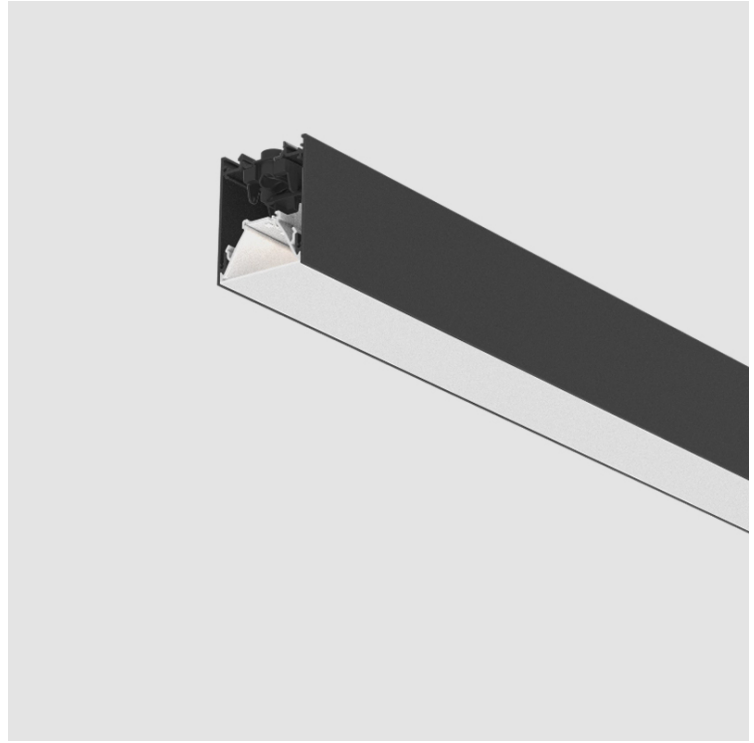

1. To build a product code in our configurator select the specify button on the base model # product page
2. To build a manual product code on this datasheet choose from the options listed below in blue font and add the suffix to the base model #

GENERAL
Series: Slider
Partner: Prolicht
Division: Architectural
Installation: Suspension
Product Type: Linear Profiles
Mounting Location: Ceiling
Light Distribution: Direct

PHYSICAL
Shape: Rectangle
Length (mm): 1400
Length (in): 55 1/8
Width (mm): 60
Width (in): 2 3/8
Height (mm): 76
Height (in): 3
Diffuser: [Opal](#) / [Microprism](#) / [Raster Black](#) / [Raster White](#) / [Batwing (Glare Control)](#)
Fixture Finish: [SSR](#) / [BKV](#) / [CWI](#) / [CRY](#) / [HAB](#) / [UFT](#) / [ITA](#) / [RUA](#) / [FTG](#) / [MYG](#) / [LOD](#) / [PUS](#) / [FRO](#) / [FUP](#) / [KIA](#) / [POP](#) / [BLS](#) / [SPG](#) / [MEY](#) / [GOH](#) / [CHC](#) / [COM](#) / [ABZ](#) / [JAG](#) / [OBR](#) / [MOS](#) / [ROR](#)
Fixture Material: Aluminum Die Cast

ELECTRICAL
Lamp Type: LED (Zhaga Standard)
Input Wattage (W): 30
Total Output Wattage (W): 27.3
Dimming: [Tri-Mode (Non-Dimming and Phase Dimming (120Vac only) and 0-10V Dimming)](#)
Driver Included: Yes
Driver Location: Integrated
Driver Type: Constant Current - Universal
Driver Class: Class 2
Input Voltage (V): 120 - 277
Constant Current (MA): 700

LED
Color Temperature (°K): [2700](#) / [3000](#) / [3500](#) / [4000](#)
Max. Delivered Lumen (lm): Max 4436
CRI: >90 CRI
Lamp Life (hrs): 50000

RATINGS AND CERTIFICATIONS
Certified By: CSA Certified to UL and CSA Standards
IP rating: IP40