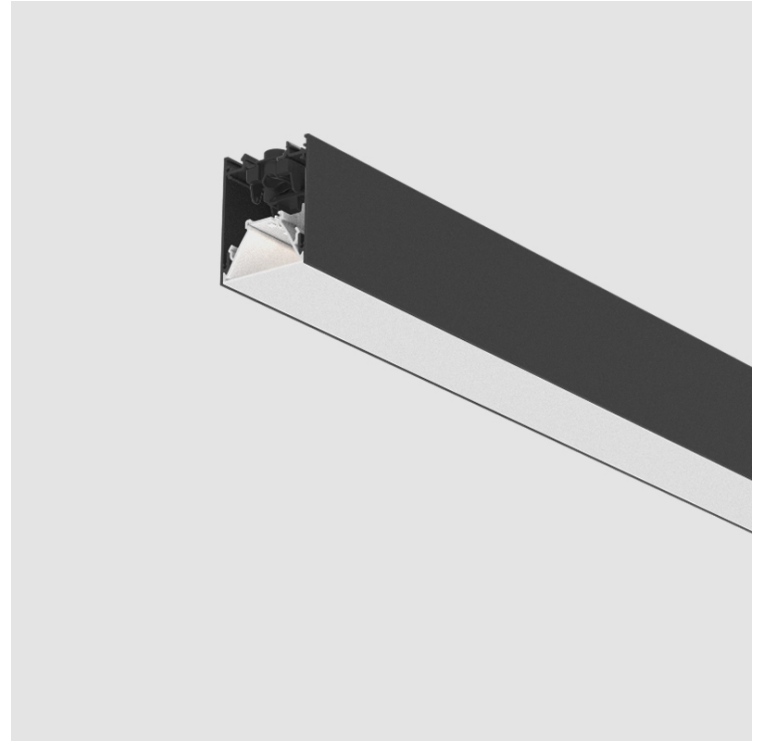

1. To build a product code in our configurator select the specify button on the base model # product page
2. To build a manual product code on this datasheet choose from the options listed below in blue font and add the suffix to the base model #

GENERAL
Series: Slider
Partner: Prolicht
Division: Architectural
Installation: Suspension
Product Type: Linear Profiles
Mounting Location: Ceiling
Light Distribution: Direct

PHYSICAL
Shape: Rectangle
Length (mm): 1400
Length (in): 55 1/8
Width (mm): 60
Width (in): 2 3/8
Height (mm): 76
Height (in): 3
Diffuser: [Opal](#) / [Microprism](#) / [Raster Black](#) / [Raster White](#) / [Batwing (Glare Control)](#)
Fixture Finish: [SSR](#) / [BKV](#) / [CWI](#) / [CRY](#) / [HAB](#) / [UFT](#) / [ITA](#) / [RUA](#) / [FTG](#) / [MYG](#) / [LOD](#) / [PUS](#) / [FRO](#) / [FUP](#) / [KIA](#) / [POP](#) / [BLS](#) / [SPG](#) / [MEY](#) / [GOH](#) / [CHC](#) / [COM](#) / [ABZ](#) / [JAG](#) / [OBR](#) / [MOS](#) / [ROR](#)
Fixture Material: Aluminum Die Cast

ELECTRICAL
Lamp Type: LED (Zhaga Standard)
Input Wattage (W): 30
Total Output Wattage (W): 27.3
Dimming: [Tri-Mode (Non-Dimming and Phase Dimming (120Vac only) and 0-10V Dimming)](#)
Driver Included: Yes
Driver Location: Integrated
Driver Type: Constant Current - Universal
Driver Class: Class 2
Input Voltage (V): 120 - 277
Constant Current (MA): 700

LED
Color Temperature (°K): [2700](#) / [3000](#) / [3500](#) / [4000](#)
Max. Delivered Lumen (lm): Max 4436
CRI: >90 CRI
Lamp Life (hrs): 50000

RATINGS AND CERTIFICATIONS
Certified By: CSA Certified to UL and CSA Standards
IP rating: IP40