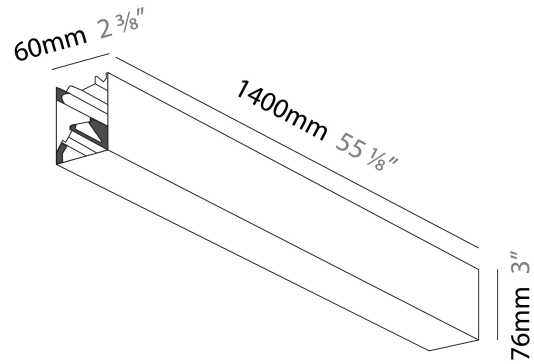

1. To build a product code in our configurator select the specify button on the base model # product page
2. To build a manual product code on this datasheet choose from the options listed below in blue font and add the suffix to the base model #

GENERAL
Series: Slider
Partner: Prolicht
Division: Architectural
Installation: Suspension
Product Type: Linear Profiles
Mounting Location: Ceiling
Light Distribution: Direct

PHYSICAL
Shape: Rectangle
Length (mm): 1400
Length (in): 55 1/8
Width (mm): 60
Width (in): 2 3/8
Height (mm): 76
Height (in): 3
Diffuser: [Opal](#) / [Microprism](#) / [Raster Black](#) / [Raster White](#) / [Batwing (Glare Control)](#)
Fixture Finish: [SSR](#) / [BKV](#) / [CWI](#) / [CRY](#) / [HAB](#) / [UFT](#) / [ITA](#) / [RUA](#) / [FTG](#) / [MYG](#) / [LOD](#) / [PUS](#) / [FRO](#) / [FUP](#) / [KIA](#) / [POP](#) / [BLS](#) / [SPG](#) / [MEY](#) / [GOH](#) / [CHC](#) / [COM](#) / [ABZ](#) / [JAG](#) / [OBR](#) / [MOS](#) / [ROR](#)
Fixture Material: Aluminum Die Cast

ELECTRICAL
Lamp Type: LED (Zhaga Standard)
Input Wattage (W): 30
Total Output Wattage (W): 27.3
Dimming: [Tri-Mode (Non-Dimming and Phase Dimming (120Vac only) and 0-10V Dimming)](#)
Driver Included: Yes
Driver Location: Integrated
Driver Type: Constant Current - Universal
Driver Class: Class 2
Input Voltage (V): 120 - 277
Constant Current (MA): 700

LED
Color Temperature (°K): [2700](#) / [3000](#) / [3500](#) / [4000](#)
Max. Delivered Lumen (lm): Max 4436
CRI: >90 CRI
Lamp Life (hrs): 50000

RATINGS AND CERTIFICATIONS
Certified By: CSA Certified to UL and CSA Standards
IP rating: IP40