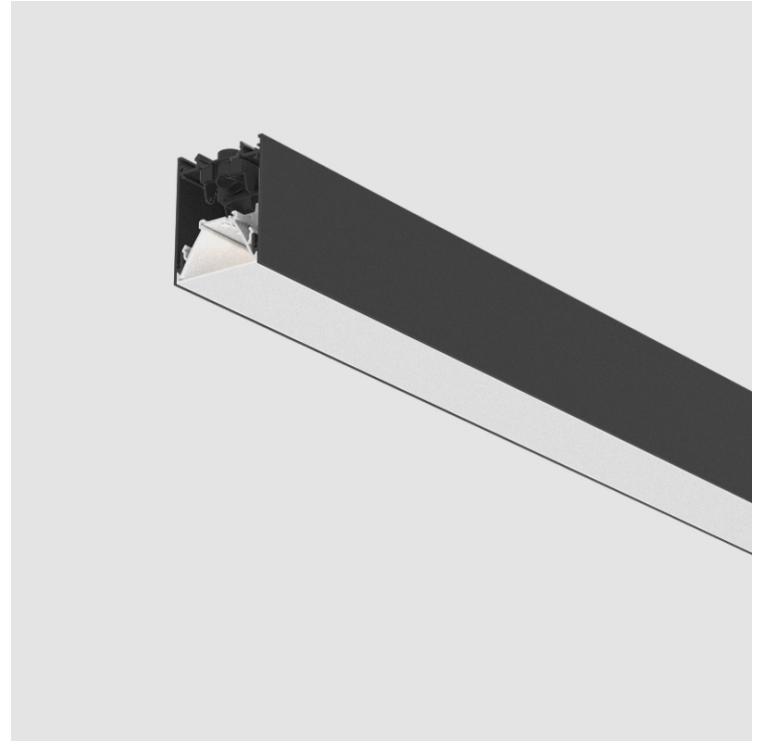

PROJECT
TYPE
SPECIFIER
QUANTITY
DATE

SLIDER SUSPENSION

A300480-

base number	LED	Finishes	Diffuser
	Dimming	(Diamond)	Options

DESCRIPTION

Slider Suspension, L.1800mm/70 7/8", Direct, 39W LED, Tunable White (2700K-6500K), Max 5707lm, CRI90, IP40, Diffuser Options, Dimmable, Through Wiring (Doesnot Include End Cap)

1. To build a product code in our configurator select the specify button on the base model # product page
2. To build a manual product code on this datasheet choose from the options listed below in blue font and add the suffix to the base model #

GENERAL

Series: Slider
Partner: Prolicht
Division: Architectural
Installation: Suspension
Product Type: Linear Profiles
Mounting Location: Ceiling
Light Distribution: Direct

PHYSICAL

Shape: Rectangle
Length (mm): 1800
Length (in): 70 7/8
Width (mm): 60
Width (in): 2 3/8
Height (mm): 76
Height (in): 3
Diffuser: [Opal](#) / [Microprism](#) / [Raster Black](#) / [Raster White](#) / [Batwing (Glare Control)](#)
Fixture Finish: [SSR](#) / [BKV](#) / [CWI](#) / [CRY](#) / [HAB](#) / [UFT](#) / [ITA](#) / [RUA](#) / [FTG](#) / [MYG](#) / [LOD](#) / [PUS](#) / [FRO](#) / [FUP](#) / [KIA](#) / [POP](#) / [BLS](#) / [SPG](#) / [MEY](#) / [GOH](#) / [CHC](#) / [COM](#) / [ABZ](#) / [JAG](#) / [OBR](#) / [MOS](#) / [ROR](#)
Fixture Material: Aluminum Die Cast

ELECTRICAL

Lamp Type: LED (Zhaga Standard)
Input Wattage (W): 39

LED

Color Temperature (°K): 2700-6500 Tunable White
Max. Delivered Lumen (lm): Max 5707
CRI: >90 CRI

RATINGS AND CERTIFICATIONS

Certified By: CSA Certified to UL and CSA Standards
IP rating: IP40