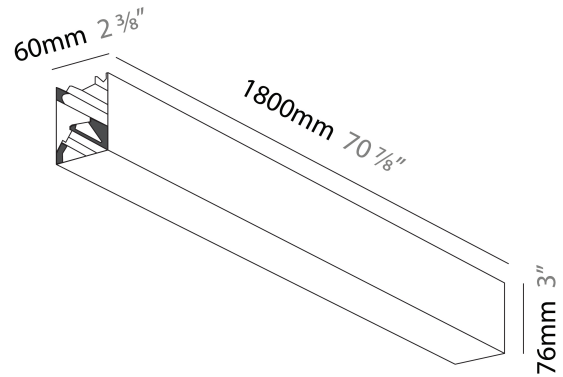

PROJECT
TYPE
SPECIFIER
QUANTITY
DATE

SLIDER SUSPENSION

A300480-

base number	LED	Finishes	Diffuser
	Dimming	(Diamond)	Options

DESCRIPTION

Slider Suspension, L.1800mm/70 7/8", Direct, 39W LED, Tunable White (2700K-6500K), Max 5707lm, CRI90, IP40, Diffuser Options, Dimmable, Through Wiring (Doesnot Include End Cap)

1. To build a product code in our configurator select the specify button on the base model # product page
2. To build a manual product code on this datasheet choose from the options listed below in blue font and add the suffix to the base model #

GENERAL

Series: Slider
Partner: Prolicht
Division: Architectural
Installation: Suspension
Product Type: Linear Profiles
Mounting Location: Ceiling
Light Distribution: Direct

PHYSICAL

Shape: Rectangle
Length (mm): 1800
Length (in): 70 7/8
Width (mm): 60
Width (in): 2 3/8
Height (mm): 76
Height (in): 3
Diffuser: [Opal](#) / [Microprism](#) / [Raster Black](#) / [Raster White](#) / [Batwing (Glare Control)](#)
Fixture Finish: [SSR](#) / [BKV](#) / [CWI](#) / [CRY](#) / [HAB](#) / [UFT](#) / [ITA](#) / [RUA](#) / [FTG](#) / [MYG](#) / [LOD](#) / [PUS](#) / [FRO](#) / [FUP](#) / [KIA](#) / [POP](#) / [BLS](#) / [SPG](#) / [MEY](#) / [GOH](#) / [CHC](#) / [COM](#) / [ABZ](#) / [JAG](#) / [OBR](#) / [MOS](#) / [ROR](#)
Fixture Material: Aluminum Die Cast

ELECTRICAL

Lamp Type: LED (Zhaga Standard)
Input Wattage (W): 39

LED

Color Temperature (°K): 2700-6500 Tunable White
Max. Delivered Lumen (lm): Max 5707
CRI: >90 CRI

RATINGS AND CERTIFICATIONS

Certified By: CSA Certified to UL and CSA Standards
IP rating: IP40