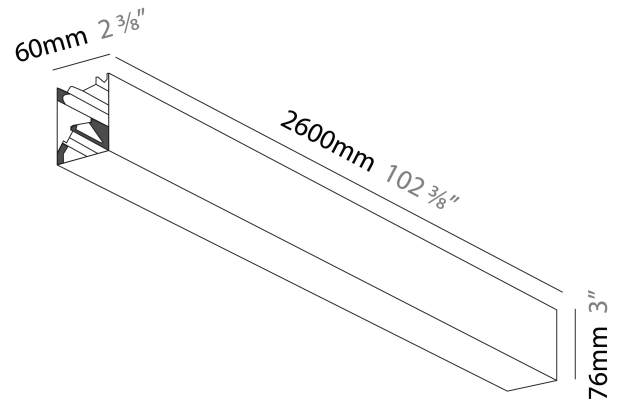

PROJECT	
TYPE	
SPECIFIER	
QUANTITY	
DATE	

SLIDER SUSPENSION

A300488-

base number	LED	Finishes	Diffuser
	Dimming	(Diamond)	Options

DESCRIPTION
Slider Suspension, L.2600mm/102 3/8", Direct, 56W LED, Tunable White (2700K-6500K), Max 8241lm, CRI90, IP40, Diffuser Options, Dimmable, Through Wiring (Doesnot Include End Cap)

1. To build a product code in our configurator select the specify button on the base model # product page
2. To build a manual product code on this datasheet choose from the options listed below in blue font and add the suffix to the base model #

GENERAL
Series: Slider
Partner: Prolicht
Division: Architectural
Installation: Suspension
Product Type: Linear Profiles
Mounting Location: Ceiling
Light Distribution: Direct

PHYSICAL
Shape: Rectangle
Length (mm): 2600
Length (in): 102 3/8
Width (mm): 60
Width (in): 2 3/8
Height (mm): 76
Height (in): 3
Diffuser: [Opal](#) / [Microprism](#) / [Raster Black](#) / [Raster White](#) / [Batwing (Glare Control)](#)
Fixture Finish: [SSR](#) / [BKV](#) / [CWI](#) / [CRY](#) / [HAB](#) / [UFT](#) / [ITA](#) / [RUA](#) / [FTG](#) / [MYG](#) / [LOD](#) / [PUS](#) / [FRO](#) / [FUP](#) / [KIA](#) / [POP](#) / [BLS](#) / [SPG](#) / [MEY](#) / [GOH](#) / [CHC](#) / [COM](#) / [ABZ](#) / [JAG](#) / [OBR](#) / [MOS](#) / [ROR](#)
Fixture Material: Aluminum Die Cast

ELECTRICAL
Lamp Type: LED (Zhaga Standard)
Input Wattage (W): 56

LED
Color Temperature (°K): 2700-6500 Tunable White
Max. Delivered Lumen (lm): Max 8241
CRI: >90 CRI

RATINGS AND CERTIFICATIONS
Certified By: CSA Certified to UL and CSA Standards
IP rating: IP40