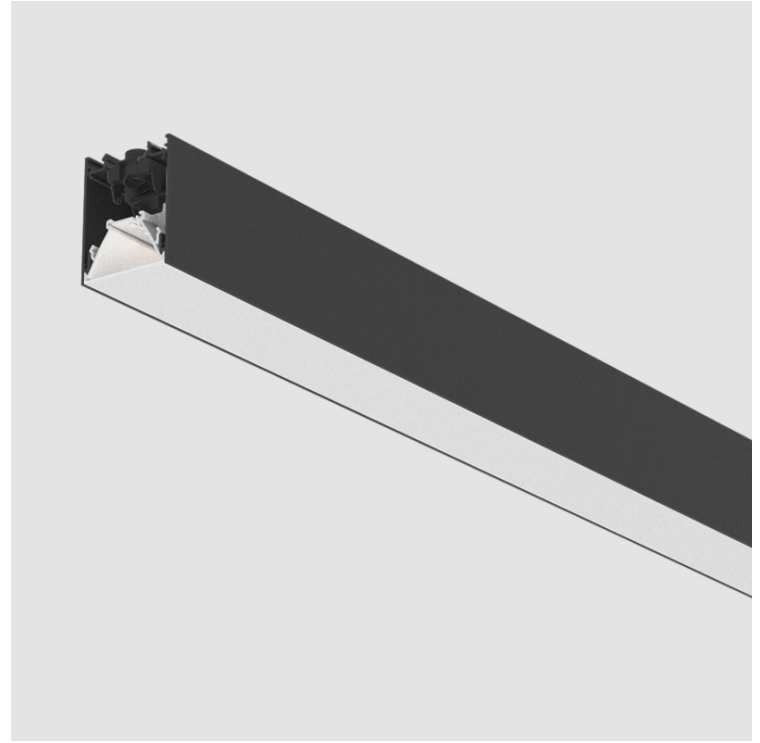

PROJECT	
TYPE	
SPECIFIER	
QUANTITY	
DATE	

SLIDER SUSPENSION

A300488-

base number	LED	Finishes	Diffuser
	Dimming	(Diamond)	Options

DESCRIPTION
Slider Suspension, L.2600mm/102 3/8", Direct, 56W LED, Tunable White (2700K-6500K), Max 8241lm, CRI90, IP40, Diffuser Options, Dimmable, Through Wiring (Doesnot Include End Cap)

1. To build a product code in our configurator select the specify button on the base model # product page
2. To build a manual product code on this datasheet choose from the options listed below in blue font and add the suffix to the base model #

GENERAL
Series: Slider
Partner: Prolicht
Division: Architectural
Installation: Suspension
Product Type: Linear Profiles
Mounting Location: Ceiling
Light Distribution: Direct

PHYSICAL
Shape: Rectangle
Length (mm): 2600
Length (in): 102 3/8
Width (mm): 60
Width (in): 2 3/8
Height (mm): 76
Height (in): 3
Diffuser: [Opal](#) / [Microprism](#) / [Raster Black](#) / [Raster White](#) / [Batwing (Glare Control)](#)
Fixture Finish: [SSR](#) / [BKV](#) / [CWI](#) / [CRY](#) / [HAB](#) / [UFT](#) / [ITA](#) / [RUA](#) / [FTG](#) / [MYG](#) / [LOD](#) / [PUS](#) / [FRO](#) / [FUP](#) / [KIA](#) / [POP](#) / [BLS](#) / [SPG](#) / [MEY](#) / [GOH](#) / [CHC](#) / [COM](#) / [ABZ](#) / [JAG](#) / [OBR](#) / [MOS](#) / [ROR](#)
Fixture Material: Aluminum Die Cast

ELECTRICAL
Lamp Type: LED (Zhaga Standard)
Input Wattage (W): 56

LED
Color Temperature (°K): 2700-6500 Tunable White
Max. Delivered Lumen (lm): Max 8241
CRI: >90 CRI

RATINGS AND CERTIFICATIONS
Certified By: CSA Certified to UL and CSA Standards
IP rating: IP40