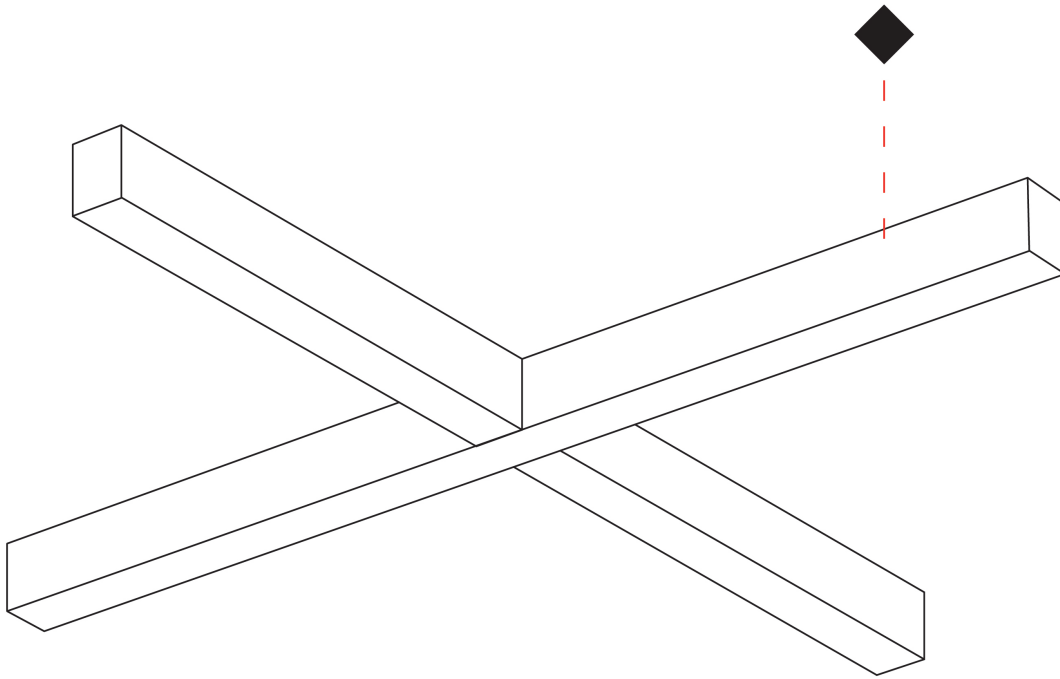

SLIDER SUSPENSION

A300493-

PROJECT _____

TYPE _____

SPECIFIER _____

QUANTITY _____

DATE _____

A