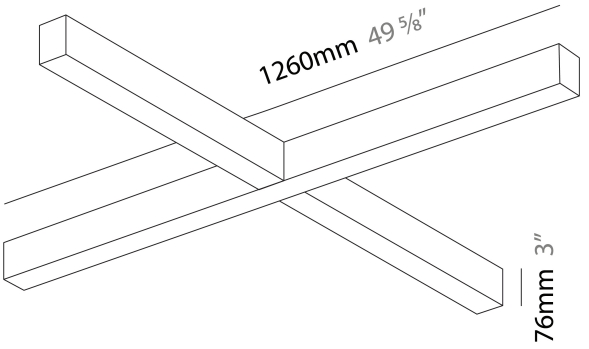

1. To build a product code in our configurator select the specify button on the base model # product page
2. To build a manual product code on this datasheet choose from the options listed below in blue font and add the suffix to the base model #

GENERAL
Series: Slider
Partner: Prolicht
Division: Architectural
Installation: Suspension
Product Type: Linear Profiles
Mounting Location: Ceiling
Light Distribution: Direct

PHYSICAL
Shape: Abstract
Length (mm): 1260
Length (in): 49 5/8"
Width (mm): 1260
Width (in): 49 5/8"
Height (mm): 76
Height (in): 3
Diffuser: Diffuser - Opal, Micro-prism, Glare Control
Fixture Finish: SSR / BKV / CWI / CRY / HAB / UFT / ITA / RUA / FTG / MYG / LOD / PUS / FRO / FUP / KIA / POP / BLS / SPG / MEY / GOH / CHC / COM / ABZ / JAG / OBR / MOS / ROR
Fixture Material: Aluminum Die Cast

ELECTRICAL
Lamp Type: LED (Zhaga Standard)
Input Wattage (W): 52
Total Output Wattage (W): 47.3
Dimming: Non-Dimmable
Driver Included: Yes
Driver Location: Integrated
Driver Type: Constant Current - Universal
Driver Class: Class 2
Input Voltage (V): 120 - 277

LED
Color Temperature (°K): 2700 / 3000 / 3500 / 4000
Max. Delivered Lumen (lm): Max 3308
CRI: >90 CRI
Lamp Life (hrs): 50000

RATINGS AND CERTIFICATIONS
Certified By: CSA Certified to UL and CSA Standards
IP rating: IP40