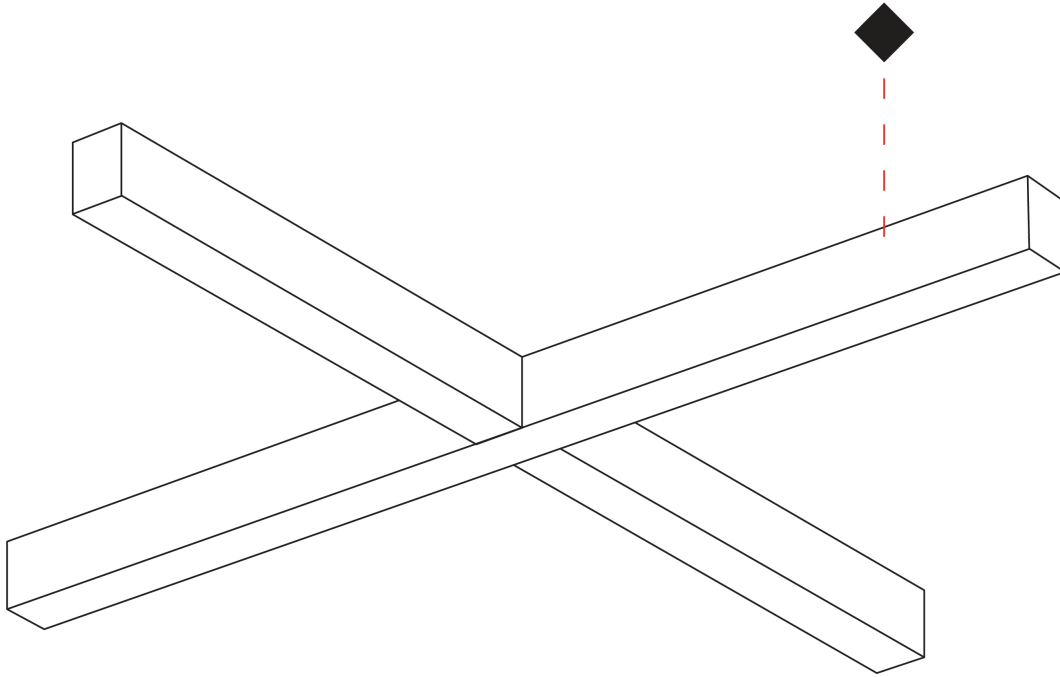

SLIDER SUSPENSION

A300494-

PROJECT	_____
TYPE	_____
SPECIFIER	_____
QUANTITY	_____
DATE	_____

A