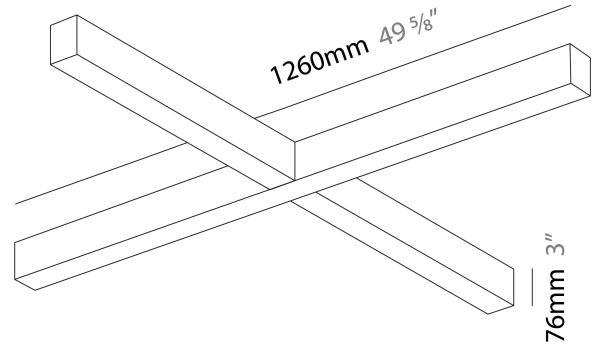

PROJECT	
TYPE	
SPECIFIER	
QUANTITY	
DATE	

SLIDER SUSPENSION

A300494-

base number	LED Dimming	Finishes (Diamond)	Diffuser Options

DESCRIPTION

Slider X Suspension, L.1260mm / 49 5/8" x 1260mm / 49 5/8", Direct, 26W LED, Tunable White (2700K-6500K), Max 7610lm, CRI90, IP40, Diffuser Raster Options, Dimmable, No Through Wiring (Includes End Cap)

1. To build a product code in our configurator select the specify button on the base model # product page
2. To build a manual product code on this datasheet choose from the options listed below in blue font and add the suffix to the base model #

GENERAL

Series: Slider
Partner: Prolicht
Division: Architectural
Installation: Suspension
Product Type: Linear Profiles
Mounting Location: Ceiling
Light Distribution: Direct

PHYSICAL

Shape: Rectangle
Length (mm): 1260
Length (in): 49 5/8
Width (mm): 1260
Width (in): 49 5/8
Height (mm): 76
Height (in): 3
Diffuser: Diffuser - Opal, Micro-prism, Glare Control
Fixture Finish: SSR / BKV / CWI / CRY / HAB / UFT / ITA / RUA / FTG / MYG / LOD / PUS / FRO / FUP / KIA / POP / BLS / SPG / MEY / GOH / CHC / COM / ABZ / JAG / OBR / MOS / ROR
Fixture Material: Aluminum Die Cast

ELECTRICAL

Lamp Type: LED (Zhaga Standard)
Input Wattage (W): 26

LED

Color Temperature (°K): 2700-6500 Tunable White
Max. Delivered Lumen (lm): Max 7610
CRI: >90 CRI

RATINGS AND CERTIFICATIONS

Certified By: CSA Certified to UL and CSA Standards
IP rating: IP40