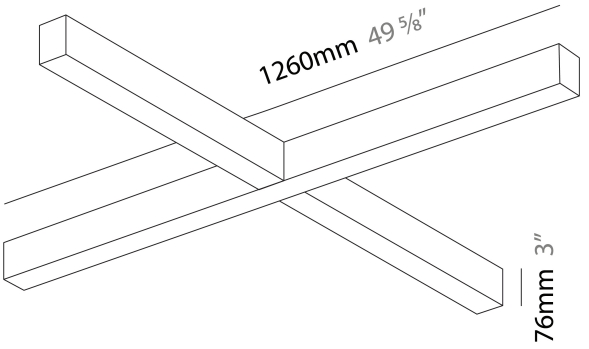

### A300496-

base number    LED    Finishes    Diffuser  
 Dimming    (Diamond)    Options

**DESCRIPTION**  
 Slider X Raster Suspension, L.1260mm / 49 5/8" x 1260mm / 49 5/8", Direct, 26W LED, 2700K, 3000K, 3500K, 4000K, Max 7610lm, CRI90, IP40, Diffuser Raster Options, Dimmable, No Through Wiring (Includes End Cap)

**GENERAL**  
 Series: Slider  
 Partner: Prolicht  
 Division: Architectural  
 Installation: Suspension  
 Product Type: Linear Profiles  
 Mounting Location: Ceiling  
 Light Distribution: Direct

**PHYSICAL**  
 Shape: Rectangle  
 Length (mm): 1260  
 Length (in): 49 5/8  
 Width (mm): 1260  
 Width (in): 49 5/8  
 Height (mm): 76  
 Height (in): 3  
 Diffuser: [Diffuser - Black Raster, White Raster](#)  
 Fixture Finish: [SSR / BKV / CWI / CRY / HAB / UFT / ITA / RUA / FTG / MYG / LOD / PUS / FRO / FUP / KIA / POP / BLS / SPG / MEY / GOH / CHC / COM / ABZ / JAG / OBR / MOS / ROR](#)  
 Fixture Material: Aluminum Die Cast