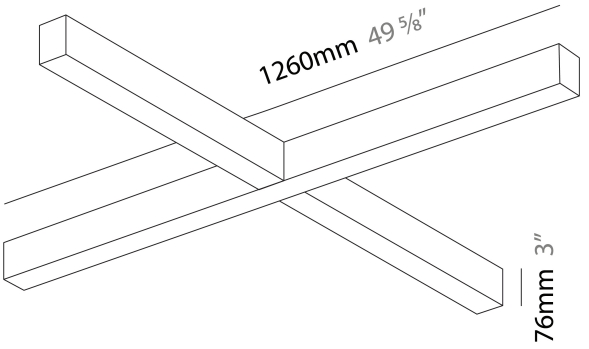

PROJECT	_____
TYPE	_____
SPECIFIER	_____
QUANTITY	_____
DATE	_____

SLIDER SUSPENSION

A300496-

base number	LED	Finishes	Diffuser
	Dimming	(Diamond)	Options

DESCRIPTION
Slider X Raster Suspension, L.1260mm / 49 5/8" x 1260mm / 49 5/8", Direct, 26W LED, 2700K, 3000K, 3500K, 4000K, Max 7610lm, CRI90, IP40, Diffuser Raster Options, Dimmable, No Through Wiring (Includes End Cap)

1. To build a product code in our configurator select the specify button on the base model # product page
2. To build a manual product code on this datasheet choose from the options listed below in blue font and add the suffix to the base model #

GENERAL
Series: Slider
Partner: Prolicht
Division: Architectural
Installation: Suspension
Product Type: Linear Profiles
Mounting Location: Ceiling
Light Distribution: Direct

PHYSICAL
Shape: Rectangle
Length (mm): 1260
Length (in): 49 5/8
Width (mm): 1260
Width (in): 49 5/8
Height (mm): 76
Height (in): 3
Diffuser: [Diffuser - Black Raster, White Raster](#)
Fixture Finish: [SSR / BKV / CWI / CRY / HAB / UFT / ITA / RUA / FTG / MYG / LOD / PUS / FRO / FUP / KIA / POP / BLS / SPG / MEY / GOH / CHC / COM / ABZ / JAG / OBR / MOS / ROR](#)
Fixture Material: Aluminum Die Cast

ELECTRICAL
Lamp Type: LED (Zhaga Standard)
Input Wattage (W): 26

LED
Color Temperature (°K): 2700-6500 Tunable White
Max. Delivered Lumen (lm): Max 6660
CRI: >90 CRI

RATINGS AND CERTIFICATIONS
Certified By: CSA Certified to UL and CSA Standards
IP rating: IP40