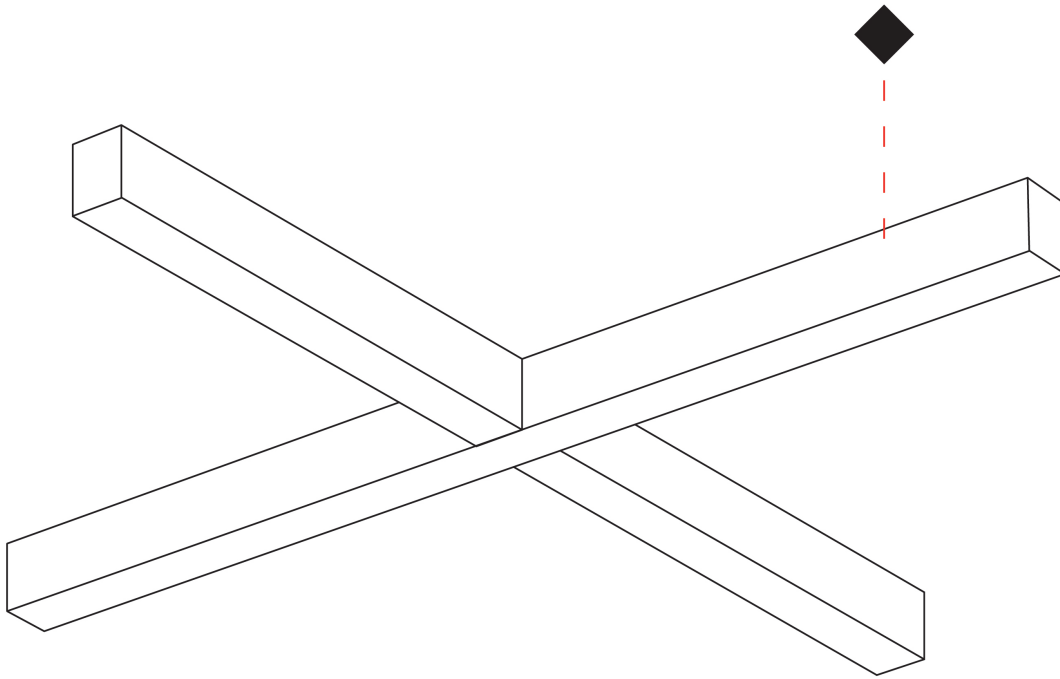

SLIDER SUSPENSION

A300496-

PROJECT _____

TYPE _____

SPECIFIER _____

QUANTITY _____

DATE _____

A