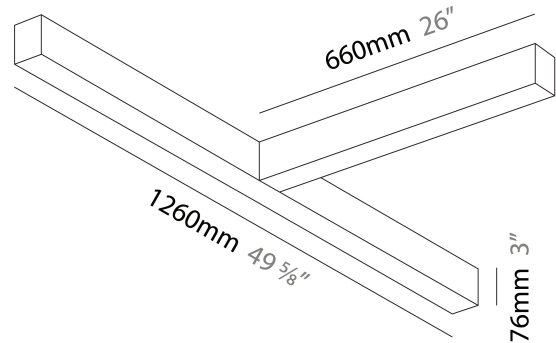

1. To build a product code in our configurator select the specify button on the base model # product page
2. To build a manual product code on this datasheet choose from the options listed below in blue font and add the suffix to the base model #

GENERAL

Series: Slider
Partner: Prolicht
Division: Architectural
Installation: Suspension
Product Type: Linear Profiles
Mounting Location: Ceiling
Light Distribution: Direct

PHYSICAL

Shape: Abstract
Length (mm): 1260
Length (in): 49 5/8
Width (mm): 660
Width (in): 26
Height (mm): 76
Height (in): 3
[Diffuser: Diffuser - Black Raster, White Raster](#)
[Fixture Finish: SSR / BKV / CWI / CRY / HAB / UFT / ITA / RUA / FTG / MYG / LOD / PUS / FRO / FUP / KIA / POP / BLS / SPG / MEY / GOH / CHC / COM / ABZ / JAG / OBR / MOS / ROR](#)
Fixture Material: Aluminum Die Cast

ELECTRICAL

Lamp Type: LED (Zhaga Standard)
Input Wattage (W): 39
Total Output Wattage (W): 35.5
[Dimming: Non-Dimmable](#)
Driver Included: Yes
Driver Location: Integrated
Driver Type: Constant Current - Universal
Driver Class: Class 2
Input Voltage (V): 120 - 277
Constant Current (MA): 300

LED

[Color Temperature (°K): 2700 / 3000 / 3500 / 4000](#)
Max. Delivered Lumen (lm): Max 4995
CRI: >90 CRI
Lamp Life (hrs): 50000

RATINGS AND CERTIFICATIONS

Certified By: CSA Certified to UL and CSA Standards
IP rating: IP40