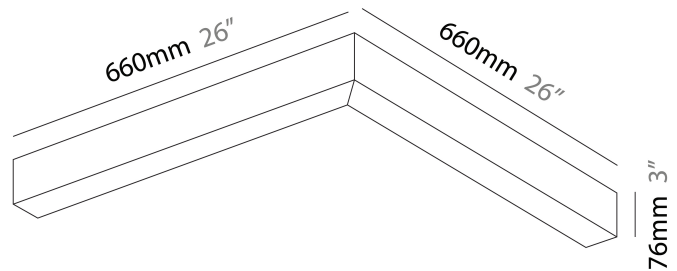

1. To build a product code in our configurator select the specify button on the base model # product page
2. To build a manual product code on this datasheet choose from the options listed below in blue font and add the suffix to the base model #

GENERAL
Series: Slider
Partner: Prolicht
Division: Architectural
Installation: Suspension
Product Type: Linear Profiles
Mounting Location: Ceiling
Light Distribution: Direct

PHYSICAL
Shape: Abstract
Length (mm): 660
Length (in): 26
Width (mm): 660
Width (in): 26
Height (mm): 76
Height (in): 3
Diffuser: Diffuser - Opal, Micro-prism, Glare Control
Fixture Finish: SSR / BKV / CWI / CRY / HAB / UFT / ITA / RUA / FTG / MYG / LOD / PUS / FRO / FUP / KIA / POP / BLS / SPG / MEY / GOH / CHC / COM / ABZ / JAG / OBR / MOS / ROR
Fixture Material: Aluminum Die Cast

ELECTRICAL
Lamp Type: LED (Zhaga Standard)
Input Wattage (W): 26
Total Output Wattage (W): 23.7
Dimming: Non-Dimmable
Driver Included: Yes
Driver Location: Integrated
Driver Type: Constant Current - Universal
Driver Class: Class 2
Input Voltage (V): 120 - 277
Constant Current (mA): 300

LED
Color Temperature (°K): 2700 / 3000 / 3500 / 4000
Max. Delivered Lumen (lm): Max 6617
CRI: >90 CRI
Lamp Life (hrs): 50000

RATINGS AND CERTIFICATIONS
Certified By: CSA Certified to UL and CSA Standards
IP rating: IP40