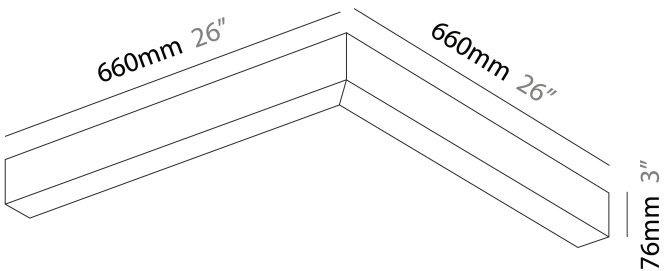

1. To build a product code in our configurator select the specify button on the base model # product page
2. To build a manual product code on this datasheet choose from the options listed below in blue font and add the suffix to the base model #

GENERAL
Series: Slider
Partner: Prolicht
Division: Architectural
Installation: Suspension
Product Type: Linear Profiles
Mounting Location: Ceiling
Light Distribution: Direct

PHYSICAL
Shape: Abstract
Length (mm): 660
Length (in): 26
Width (mm): 660
Width (in): 26
Height (mm): 76
Height (in): 3
Diffuser: Diffuser - Opal, Micro-prism, Glare Control
Fixture Finish: SSR / BKV / CWI / CRY / HAB / UFT / ITA / RUA / FTG / MYG / LOD / PUS / FRO / FUP / KIA / POP / BLS / SPG / MEY / GOH / CHC / COM / ABZ / JAG / OBR / MOS / ROR
Fixture Material: Aluminum Die Cast

ELECTRICAL
Lamp Type: LED (Zhaga Standard)
Input Wattage (W): 26
Total Output Wattage (W): 23.7
Dimming: Non-Dimmable
Driver Included: Yes
Driver Location: Integrated
Driver Type: Constant Current - Universal
Driver Class: Class 2
Input Voltage (V): 120 - 277
Constant Current (MA): 300

LED
Color Temperature (°K): 2700 / 3000 / 3500 / 4000
Max. Delivered Lumen (lm): Max 6617
CRI: >90 CRI
Lamp Life (hrs): 50000

RATINGS AND CERTIFICATIONS
Certified By: CSA Certified to UL and CSA Standards
IP rating: IP40