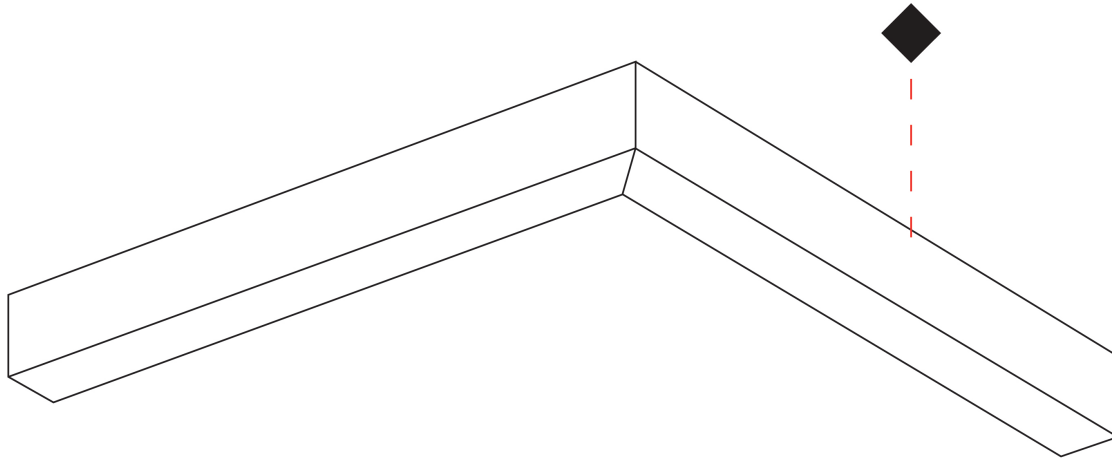

SLIDER SUSPENSION

A300501-

PROJECT _____

TYPE _____

SPECIFIER _____

QUANTITY _____

DATE _____