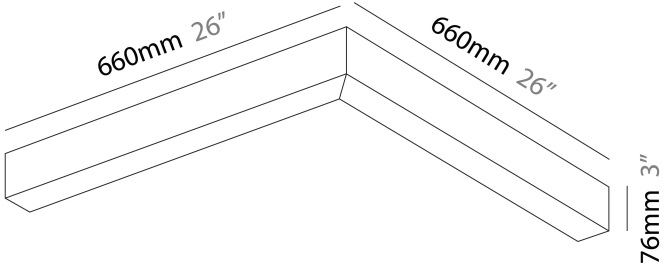

1. To build a product code in our configurator select the specify button on the base model # product page
2. To build a manual product code on this datasheet choose from the options listed below in blue font and add the suffix to the base model #

GENERAL
Series: Slider
Partner: Prolicht
Division: Architectural
Installation: Suspension
Product Type: Linear Profiles
Mounting Location: Ceiling
Light Distribution: Direct

PHYSICAL
Shape: Abstract
Length (mm): 660
Length (in): 26
Width (mm): 660
Width (in): 26
Height (mm): 76
Height (in): 3
Diffuser: [Diffuser - Black Raster, White Raster](#)
Fixture Finish: [SSR / BKV / CWI / CRY / HAB / UFT / ITA / RUA / FTG / MYG / LOD / PUS / FRO / FUP / KIA / POP / BLS / SPG / MEY / GOH / CHC / COM / ABZ / JAG / OBR / MOS / ROR](#)
Fixture Material: Aluminum Die Cast

ELECTRICAL
Lamp Type: LED (Zhaga Standard)
Input Wattage (W): 26
Total Output Wattage (W): 23.7
Dimming: [Non-Dimmable](#)
Driver Included: Yes
Driver Location: Integrated
Driver Type: Constant Current - Universal
Driver Class: Class 2
Input Voltage (V): 120 - 277
Constant Current (mA): 300

LED
Color Temperature (°K): [2700 / 3000 / 3500 / 4000](#)
Max. Delivered Lumen (lm): Max 7165
CRI: >90 CRI
Lamp Life (hrs): 50000

RATINGS AND CERTIFICATIONS
Certified By: CSA Certified to UL and CSA Standards
IP rating: IP40