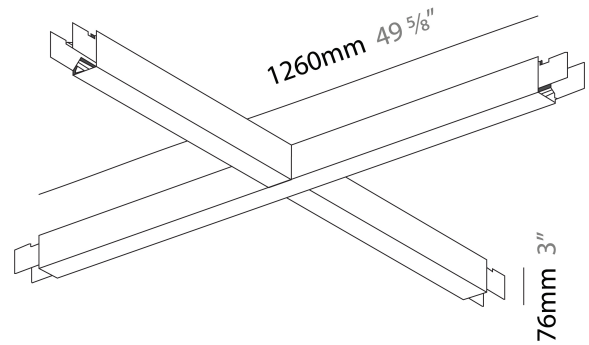

1. To build a product code in our configurator select the specify button on the base model # product page
2. To build a manual product code on this datasheet choose from the options listed below in blue font and add the suffix to the base model #

GENERAL

Series: Slider
Partner: Prolicht
Division: Architectural
Installation: Suspension
Product Type: Linear Profiles
Mounting Location: Ceiling
Light Distribution: Direct

PHYSICAL

Shape: Abstract
Length (mm): 1260
Length (in): 49 5/8"
Width (mm): 1260
Width (in): 49 5/8"
Height (mm): 76
Height (in): 3
Diffuser: [Diffuser - Black Raster, White Raster](#)
Fixture Finish: [SSR / BKV / CWI / CRY / HAB / UFT / ITA / RUA / FTG / MYG / LOD / PUS / FRO / FUP / KIA / POP / BLS / SPG / MEY / GOH / CHC / COM / ABZ / JAG / OBR / MOS / ROR](#)
Fixture Material: Aluminum Die Cast

ELECTRICAL

Lamp Type: LED (Zhaga Standard)
Input Wattage (W): 52
Total Output Wattage (W): 47.3
Dimming: [Non-Dimmable](#)
Driver Included: Yes
Driver Location: Integrated
Driver Type: Constant Current - Universal
Driver Class: Class 2
Input Voltage (V): 120 - 277
Constant Current (MA): 300

LED

Color Temperature (°K): [2700 / 3000 / 3500 / 4000](#)
Max. Delivered Lumen (lm): Max 6660
CRI: >90 CRI
Lamp Life (hrs): 50000

RATINGS AND CERTIFICATIONS

Certified By: CSA Certified to UL and CSA Standards
IP rating: IP40