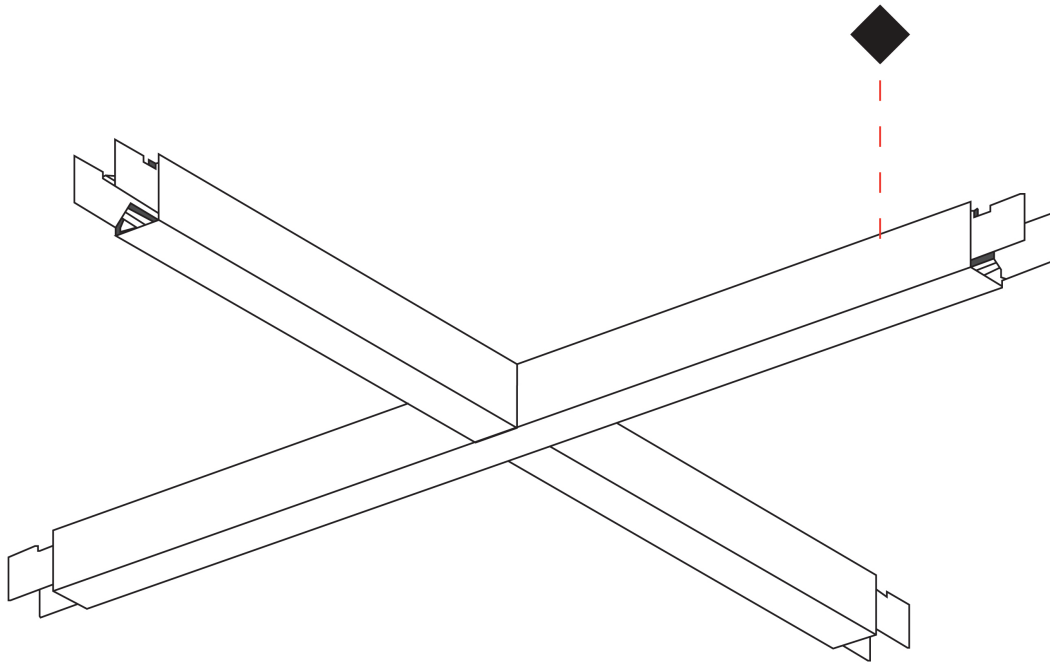

SLIDER SUSPENSION

A300507-

PROJECT

TYPE

SPECIFIER

QUANTITY

DATE

A