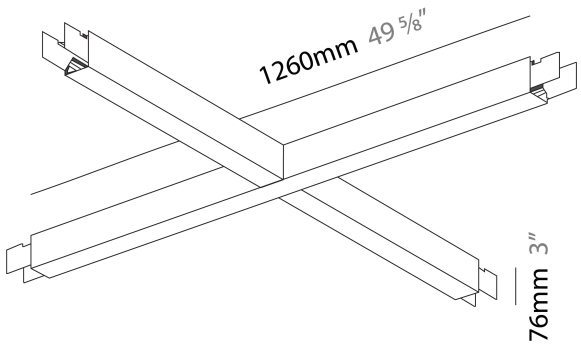

SLIDER SUSPENSION

A300508-

base number   LED   Finishes   Diffuser
Dimming   (Diamond)   Options

DESCRIPTION
Slider X Raster Suspension, L.1260mm / 49 5/8" x 1260mm / 49 5/8", Direct, 26W LED, 2700K, 3000K, 3500K, 4000K, Max 7610lm, CRI90, IP40, Diffuser Raster Options, Dimmable, Through Wiring (Does not Include End Cap)

1. To build a product code in our configurator select the specify button on the base model # product page
2. To build a manual product code on this datasheet choose from the options listed below in blue font and add the suffix to the base model #

GENERAL
Series: Slider
Partner: Prolicht
Division: Architectural
Installation: Suspension
Product Type: Linear Profiles
Mounting Location: Ceiling
Light Distribution: Direct

PHYSICAL
Shape: Rectangle
Length (mm): 1260
Length (in): 49 5/8
Width (mm): 1260
Width (in): 49 5/8
Height (mm): 76
Height (in): 3
Diffuser: [Diffuser - Black Raster, White Raster](#)
Fixture Finish: [SSR / BKV / CWI / CRY / HAB / UFT / ITA / RUA / FTG / MYG / LOD / PUS / FRO / FUP / KIA / POP / BLS / SPG / MEY / GOH / CHC / COM / ABZ / JAG / OBR / MOS / ROR](#)
Fixture Material: Aluminum Die Cast

ELECTRICAL
Lamp Type: LED (Zhaga Standard)
Input Wattage (W): 26

LED
Color Temperature (°K): 2700-6500 Tunable White
Max. Delivered Lumen (lm): Max 6660
CRI: >90 CRI

RATINGS AND CERTIFICATIONS
Certified By: CSA Certified to UL and CSA Standards
IP rating: IP40