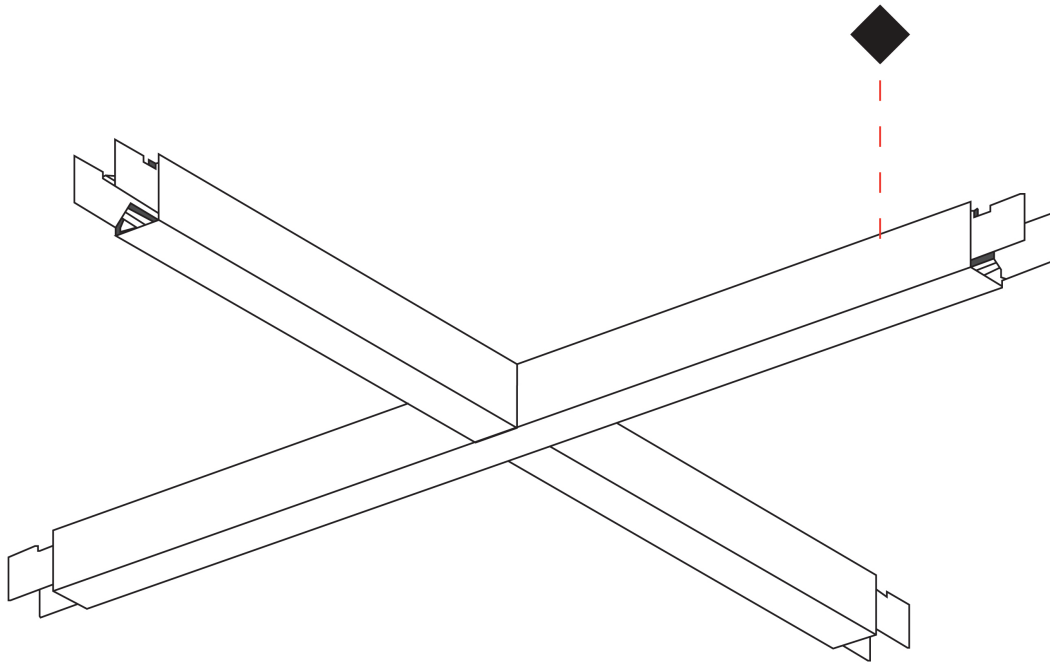

SLIDER SUSPENSION

A300508-

PROJECT _____

TYPE _____

SPECIFIER _____

QUANTITY _____

DATE _____

A