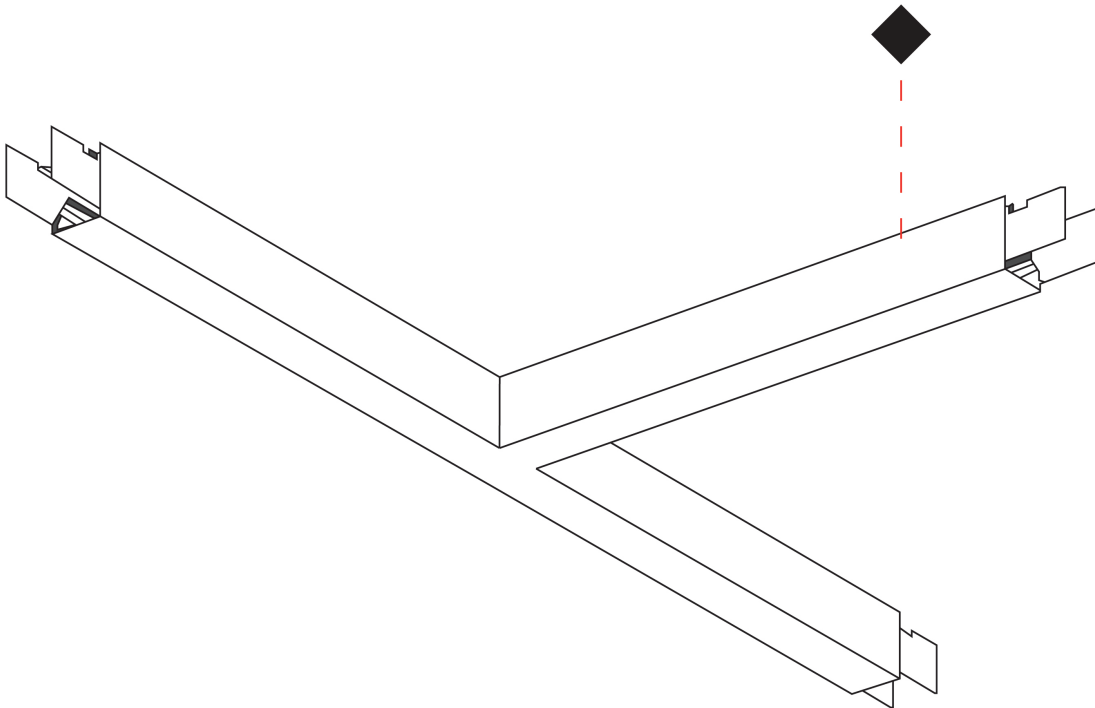

SLIDER SUSPENSION

A300509-

PROJECT _____

TYPE _____

SPECIFIER _____

QUANTITY _____

DATE _____

A