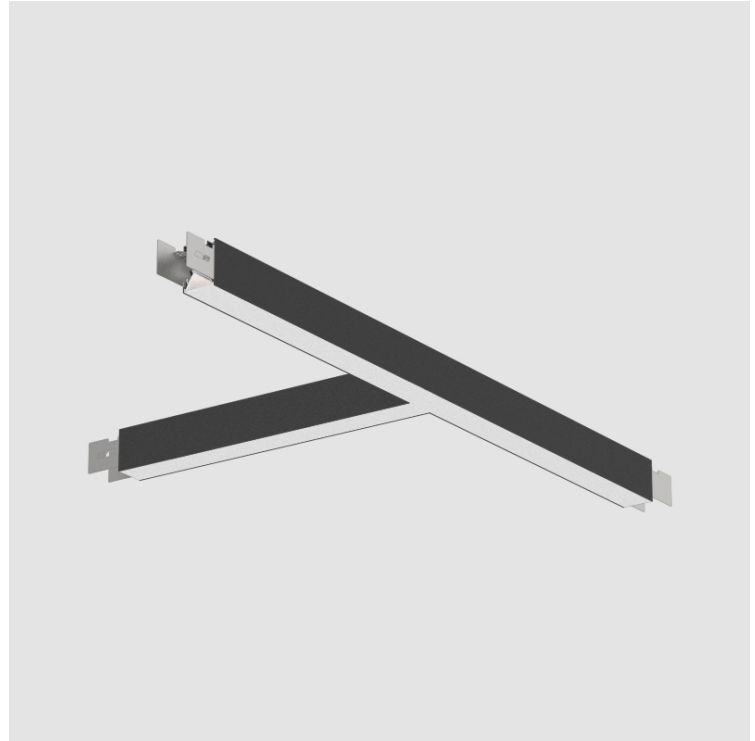

1. To build a product code in our configurator select the specify button on the base model # product page
2. To build a manual product code on this datasheet choose from the options listed below in blue font and add the suffix to the base model #

GENERAL

Series: Slider
Partner: Prolicht
Division: Architectural
Installation: Suspension
Product Type: Linear Profiles
Mounting Location: Ceiling
Light Distribution: Direct

PHYSICAL

Shape: Abstract
Length (mm): 1260
Length (in): 49 5/8"
Width (mm): 660
Width (in): 26
Height (mm): 76
Height (in): 3
Diffuser: [Diffuser - Opal](#), [Micro-prism](#), [Glare Control](#)
Fixture Finish: [SSR / BKV / CWI / CRY / HAB / UFT / ITA / RUA / FTG / MYG / LOD / PUS / FRO / FUP / KIA / POP / BLS / SPG / MEY / GOH / CHC / COM / ABZ / JAG / OBR / MOS / ROR](#)
Fixture Material: Aluminum Die Cast

ELECTRICAL

Lamp Type: LED (Zhaga Standard)
Input Wattage (W): 39
Total Output Wattage (W): 35.5
Dimming: [Non-Dimmable](#)
Driver Included: Yes
Driver Location: Integrated
Driver Type: Constant Current - Universal
Driver Class: Class 2
Input Voltage (V): 120 - 277

LED

Color Temperature (°K): 2700 / 3000 / 3500 / 4000
Max. Delivered Lumen (lm): Max 5707
CRI: >90 CRI
Lamp Life (hrs): 50000

RATINGS AND CERTIFICATIONS

Certified By: CSA Certified to UL and CSA Standards
IP rating: IP40