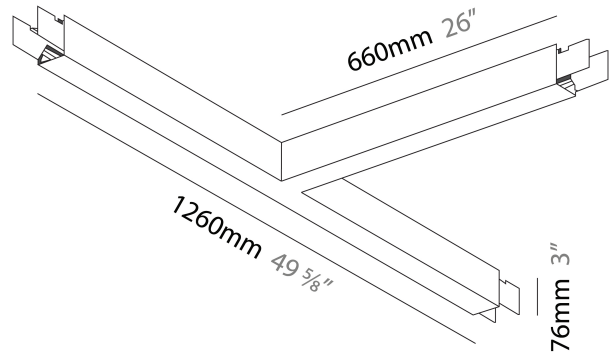

1. To build a product code in our configurator select the specify button on the base model # product page
2. To build a manual product code on this datasheet choose from the options listed below in blue font and add the suffix to the base model #

GENERAL

Series: Slider
Partner: Prolicht
Division: Architectural
Installation: Suspension
Product Type: Linear Profiles
Mounting Location: Ceiling
Light Distribution: Direct

PHYSICAL

Shape: Abstract
Length (mm): 1260
Length (in): 49 5/8"
Width (mm): 660
Width (in): 26
Height (mm): 76
Height (in): 3
Diffuser: [Diffuser - Opal](#), [Micro-prism](#), [Glare Control](#)
Fixture Finish: [SSR / BKV / CWI / CRY / HAB / UFT / ITA / RUA / FTG / MYG / LOD / PUS / FRO / FUP / KIA / POP / BLS / SPG / MEY / GOH / CHC / COM / ABZ / JAG / OBR / MOS / ROR](#)
Fixture Material: Aluminum Die Cast

ELECTRICAL

Lamp Type: LED (Zhaga Standard)
Input Wattage (W): 39
Total Output Wattage (W): 35.5
Dimming: [Non-Dimmable](#)
Driver Included: Yes
Driver Location: Integrated
Driver Type: Constant Current - Universal
Driver Class: Class 2
Input Voltage (V): 120 - 277

LED

Color Temperature (°K): 2700 / 3000 / 3500 / 4000
Max. Delivered Lumen (lm): Max 5707
CRI: >90 CRI
Lamp Life (hrs): 50000

RATINGS AND CERTIFICATIONS

Certified By: CSA Certified to UL and CSA Standards
IP rating: IP40