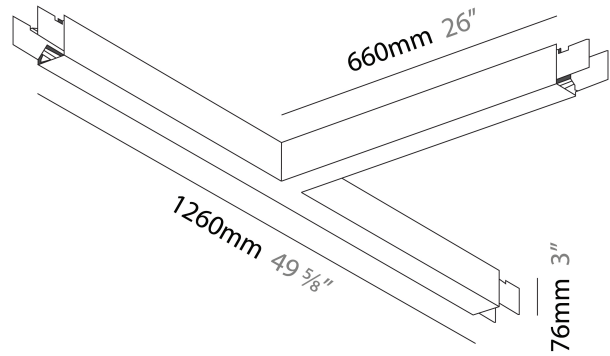

PROJECT	_____
TYPE	_____
SPECIFIER	_____
QUANTITY	_____
DATE	_____

SLIDER SUSPENSION

A300510-

base number	LED	Finishes	Diffuser
	Dimming	(Diamond)	Options

DESCRIPTION

Slider T Suspension, L.1260mm / 49 5/8" x 660mm / 26", Direct, 39W LED, Tunable White (2700K-6500K), Max 6660lm, CRI90, IP40, Diffuser Raster Options, Dimmable, Through Wiring (Doesnot Include End Cap)

GENERAL

Series: Slider
 Partner: Prolicht
 Division: Architectural
 Installation: Suspension
 Product Type: Linear Profiles
 Mounting Location: Ceiling
 Light Distribution: Direct

PHYSICAL

Shape: Rectangle
 Length (mm): 1260
 Length (in): 49 5/8
 Width (mm): 660
 Width (in): 26
 Height (mm): 76
 Height (in): 3
 Diffuser: [Diffuser - Opal](#), [Micro-prism](#), [Glare Control](#)
 Fixture Finish: [SSR / BKV / CWI / CRY / HAB / UFT / ITA / RUA / FTG / MYG / LOD / PUS / FRO / FUP / KIA / POP / BLS / SPG / MEY / GOH / CHC / COM / ABZ / JAG / OBR / MOS / ROR](#)
 Fixture Material: Aluminum Die Cast

ELECTRICAL

Lamp Type: LED (Zhaga Standard)
 Input Wattage (W): 39

LED

Color Temperature (°K): 2700-6500 Tunable White
 Max. Delivered Lumen (lm): Max 6660
 CRI: >90 CRI

RATINGS AND CERTIFICATIONS

Certified By: CSA Certified to UL and CSA Standards
 IP rating: IP40