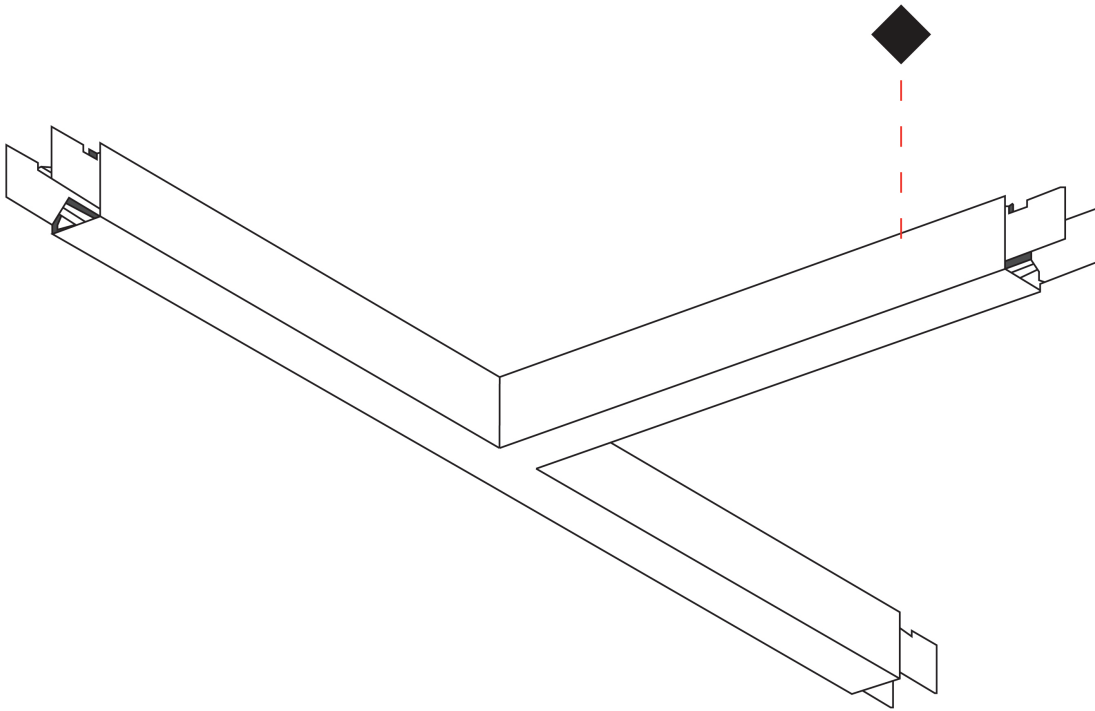

SLIDER SUSPENSION

A300510-

PROJECT _____

TYPE _____

SPECIFIER _____

QUANTITY _____

DATE _____

A