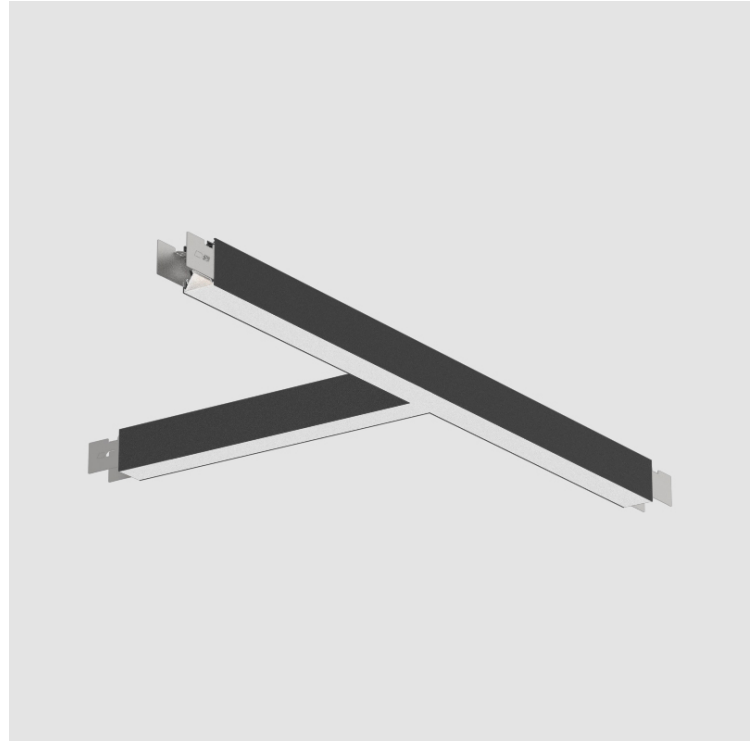

PROJECT	_____
TYPE	_____
SPECIFIER	_____
QUANTITY	_____
DATE	_____

SLIDER SUSPENSION

A300510-

base number	LED	Finishes	Diffuser
	Dimming	(Diamond)	Options

DESCRIPTION

Slider T Suspension, L.1260mm / 49 5/8" x 660mm / 26", Direct, 39W LED, Tunable White (2700K-6500K), Max 6660lm, CRI90, IP40, Diffuser Raster Options, Dimmable, Through Wiring (Doesnot Include End Cap)

1. To build a product code in our configurator select the specify button on the base model # product page
2. To build a manual product code on this datasheet choose from the options listed below in blue font and add the suffix to the base model #

GENERAL

Series: Slider
Partner: Prolicht
Division: Architectural
Installation: Suspension
Product Type: Linear Profiles
Mounting Location: Ceiling
Light Distribution: Direct

PHYSICAL

Shape: Rectangle
Length (mm): 1260
Length (in): 49 5/8
Width (mm): 660
Width (in): 26
Height (mm): 76
Height (in): 3
Diffuser: [Diffuser - Opal](#), [Micro-prism](#), [Glare Control](#)
Fixture Finish: [SSR / BKV / CWI / CRY / HAB / UFT / ITA / RUA / FTG / MYG / LOD / PUS / FRO / FUP / KIA / POP / BLS / SPG / MEY / GOH / CHC / COM / ABZ / JAG / OBR / MOS / ROR](#)
Fixture Material: Aluminum Die Cast

ELECTRICAL

Lamp Type: LED (Zhaga Standard)
Input Wattage (W): 39

LED

Color Temperature (°K): 2700-6500 Tunable White
Max. Delivered Lumen (lm): Max 6660
CRI: >90 CRI

RATINGS AND CERTIFICATIONS

Certified By: CSA Certified to UL and CSA Standards
IP rating: IP40