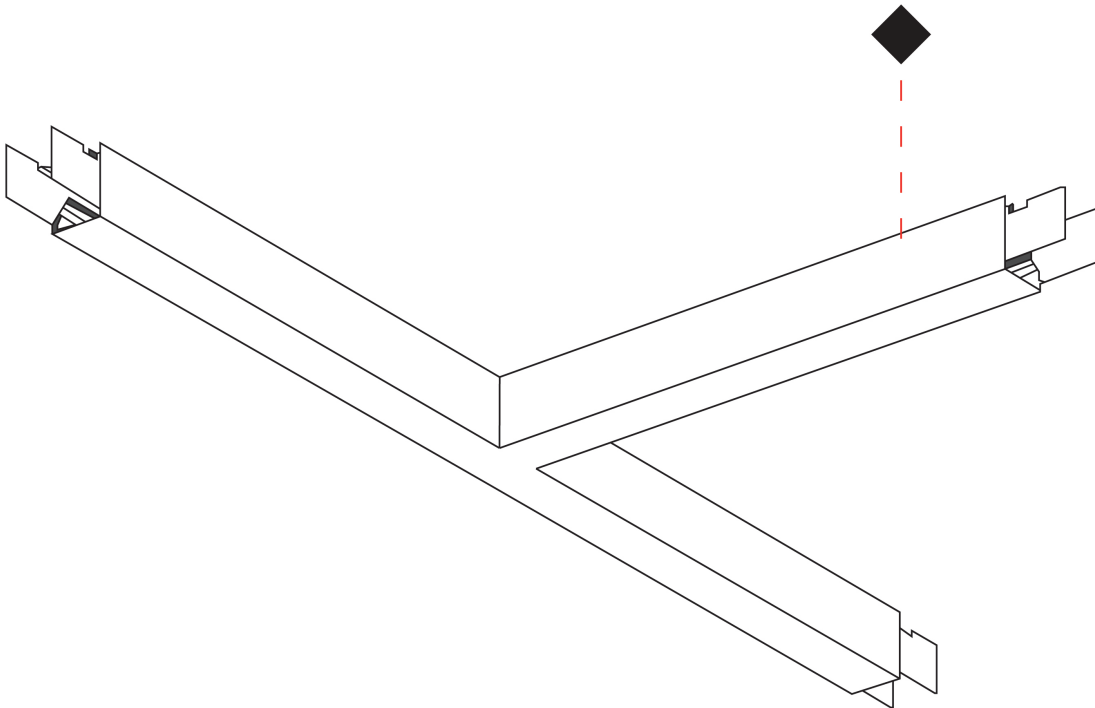

SLIDER SUSPENSION

A300510-

PROJECT _____

TYPE _____

SPECIFIER _____

QUANTITY _____

DATE _____

A