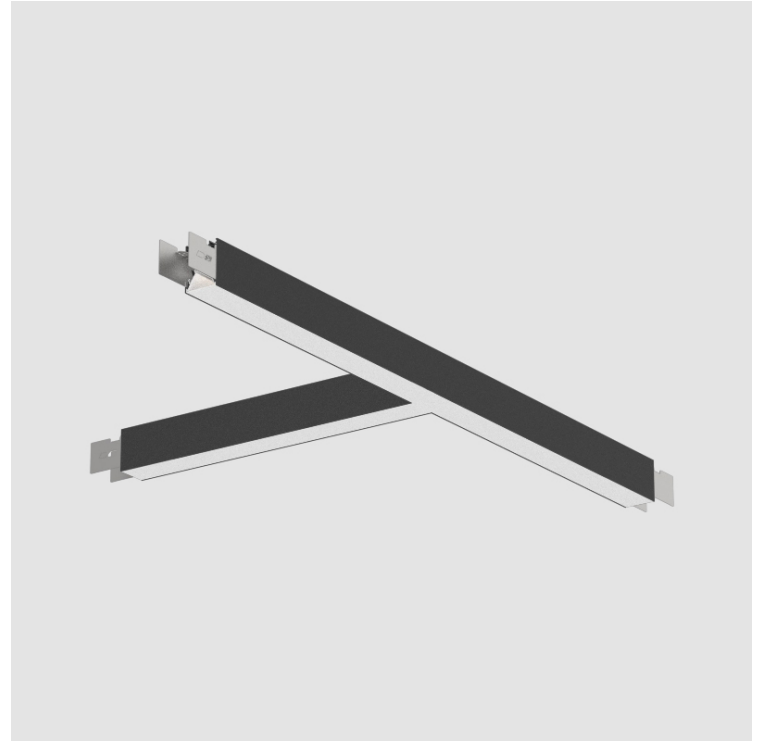

PROJECT
TYPE
SPECIFIER
QUANTITY
DATE

SLIDER SUSPENSION

A300510-

base number	LED	Finishes	Diffuser
	Dimming	(Diamond)	Options

DESCRIPTION

Slider T Suspension, L.1260mm / 49 5/8" x 660mm / 26", Direct, 39W LED, Tunable White (2700K-6500K), Max 6660lm, CRI90, IP40, Diffuser Raster Options, Dimmable, Through Wiring (Doesnot Include End Cap)

1. To build a product code in our configurator select the specify button on the base model # product page
2. To build a manual product code on this datasheet choose from the options listed below in blue font and add the suffix to the base model #

GENERAL

Series: Slider
Partner: Prolicht
Division: Architectural
Installation: Suspension
Product Type: Linear Profiles
Mounting Location: Ceiling
Light Distribution: Direct

PHYSICAL

Shape: Rectangle
Length (mm): 1260
Length (in): 49 5/8
Width (mm): 660
Width (in): 26
Height (mm): 76
Height (in): 3
Diffuser: [Diffuser - Opal](#), [Micro-prism](#), [Glare Control](#)
Fixture Finish: [SSR / BKV / CWI / CRY / HAB / UFT / ITA / RUA / FTG / MYG / LOD / PUS / FRO / FUP / KIA / POP / BLS / SPG / MEY / GOH / CHC / COM / ABZ / JAG / OBR / MOS / ROR](#)
Fixture Material: Aluminum Die Cast

ELECTRICAL

Lamp Type: LED (Zhaga Standard)
Input Wattage (W): 39

LED

Color Temperature (°K): 2700-6500 Tunable White
Max. Delivered Lumen (lm): Max 6660
CRI: >90 CRI

RATINGS AND CERTIFICATIONS

Certified By: CSA Certified to UL and CSA Standards
IP rating: IP40