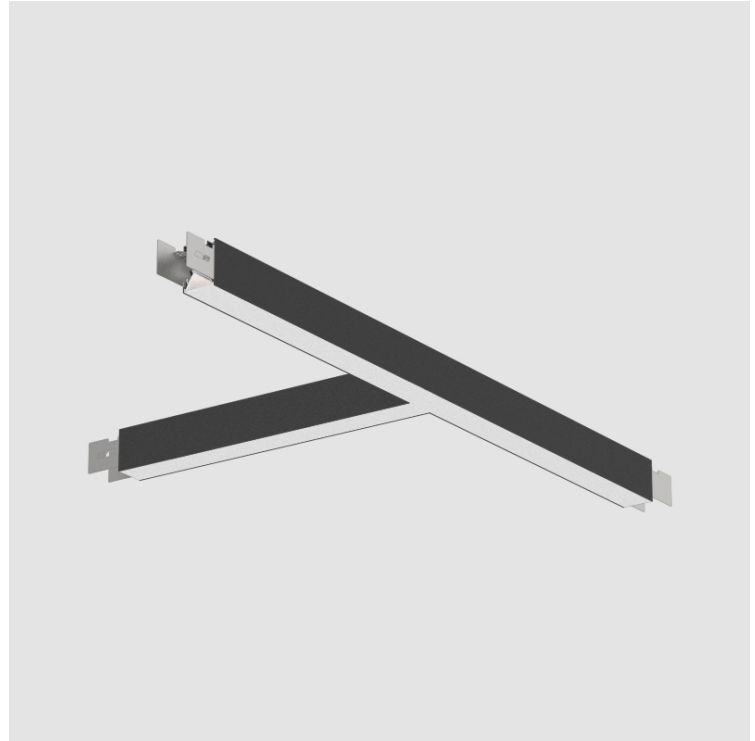

SLIDER SUSPENSION

A300510-

base number   LED   Finishes   Diffuser
Dimming   (Diamond)   Options

PROJECT
TYPE
SPECIFIER
QUANTITY
DATE

DESCRIPTION

Slider T Suspension, L.1260mm / 49 5/8" x 660mm / 26", Direct, 39W LED, Tunable White (2700K-6500K), Max 6660lm, CRI90, IP40, Diffuser Raster Options, Dimmable, Through Wiring (Doesnot Include End Cap)

1. To build a product code in our configurator select the specify button on the base model # product page
2. To build a manual product code on this datasheet choose from the options listed below in blue font and add the suffix to the base model #

GENERAL

Series: Slider
Partner: Prolicht
Division: Architectural
Installation: Suspension
Product Type: Linear Profiles
Mounting Location: Ceiling
Light Distribution: Direct

PHYSICAL

Shape: Rectangle
Length (mm): 1260
Length (in): 49 5/8"
Width (mm): 660
Width (in): 26
Height (mm): 76
Height (in): 3
Diffuser: [Diffuser - Opal](#), [Micro-prism](#), [Glare Control](#)
Fixture Finish: [SSR / BKV / CWI / CRY / HAB / UFT / ITA / RUA / FTG / MYG / LOD / PUS / FRO / FUP / KIA / POP / BLS / SPG / MEY / GOH / CHC / COM / ABZ / JAG / OBR / MOS / ROR](#)
Fixture Material: Aluminum Die Cast

ELECTRICAL

Lamp Type: LED (Zhaga Standard)
Input Wattage (W): 39

LED

Color Temperature (°K): 2700-6500 Tunable White
Max. Delivered Lumen (lm): Max 6660
CRI: >90 CRI

RATINGS AND CERTIFICATIONS

Certified By: CSA Certified to UL and CSA Standards
IP rating: IP40