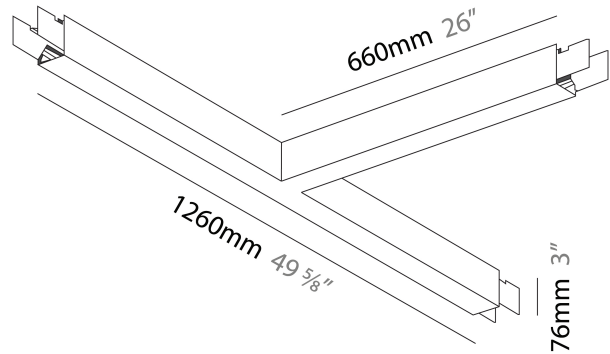

SLIDER SUSPENSION

A300510-

base number   LED   Finishes   Diffuser
Dimming   (Diamond)   Options

PROJECT
TYPE
SPECIFIER
QUANTITY
DATE

DESCRIPTION

Slider T Suspension, L.1260mm / 49 5/8" x 660mm / 26", Direct, 39W LED, Tunable White (2700K-6500K), Max 6660lm, CRI90, IP40, Diffuser Raster Options, Dimmable, Through Wiring (Doesnot Include End Cap)

1. To build a product code in our configurator select the specify button on the base model # product page
2. To build a manual product code on this datasheet choose from the options listed below in blue font and add the suffix to the base model #

GENERAL

Series: Slider
Partner: Prolicht
Division: Architectural
Installation: Suspension
Product Type: Linear Profiles
Mounting Location: Ceiling
Light Distribution: Direct

PHYSICAL

Shape: Rectangle
Length (mm): 1260
Length (in): 49 5/8"
Width (mm): 660
Width (in): 26
Height (mm): 76
Height (in): 3
Diffuser: [Diffuser - Opal](#), [Micro-prism](#), [Glare Control](#)
Fixture Finish: [SSR / BKV / CWI / CRY / HAB / UFT / ITA / RUA / FTG / MYG / LOD / PUS / FRO / FUP / KIA / POP / BLS / SPG / MEY / GOH / CHC / COM / ABZ / JAG / OBR / MOS / ROR](#)
Fixture Material: Aluminum Die Cast

ELECTRICAL

Lamp Type: LED (Zhaga Standard)
Input Wattage (W): 39

LED

Color Temperature (°K): 2700-6500 Tunable White
Max. Delivered Lumen (lm): Max 6660
CRI: >90 CRI

RATINGS AND CERTIFICATIONS

Certified By: CSA Certified to UL and CSA Standards
IP rating: IP40