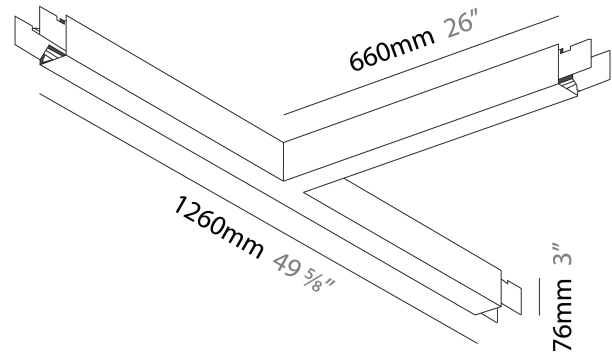

PROJECT
TYPE
SPECIFIER
QUANTITY
DATE

SLIDER SUSPENSION

A300510-

base number	LED	Finishes	Diffuser
	Dimming	(Diamond)	Options

DESCRIPTION

Slider T Suspension, L.1260mm / 49 5/8" x 660mm / 26", Direct, 39W LED, Tunable White (2700K-6500K), Max 6660lm, CRI90, IP40, Diffuser Raster Options, Dimmable, Through Wiring (Doesnot Include End Cap)

1. To build a product code in our configurator select the specify button on the base model # product page
2. To build a manual product code on this datasheet choose from the options listed below in blue font and add the suffix to the base model #

GENERAL

Series: Slider
Partner: Prolicht
Division: Architectural
Installation: Suspension
Product Type: Linear Profiles
Mounting Location: Ceiling
Light Distribution: Direct

PHYSICAL

Shape: Rectangle
Length (mm): 1260
Length (in): 49 5/8
Width (mm): 660
Width (in): 26
Height (mm): 76
Height (in): 3
Diffuser: [Diffuser - Opal](#), [Micro-prism](#), [Glare Control](#)
Fixture Finish: [SSR / BKV / CWI / CRY / HAB / UFT / ITA / RUA / FTG / MYG / LOD / PUS / FRO / FUP / KIA / POP / BLS / SPG / MEY / GOH / CHC / COM / ABZ / JAG / OBR / MOS / ROR](#)
Fixture Material: Aluminum Die Cast

ELECTRICAL

Lamp Type: LED (Zhaga Standard)
Input Wattage (W): 39

LED

Color Temperature (°K): 2700-6500 Tunable White
Max. Delivered Lumen (lm): Max 6660
CRI: >90 CRI

RATINGS AND CERTIFICATIONS

Certified By: CSA Certified to UL and CSA Standards
IP rating: IP40