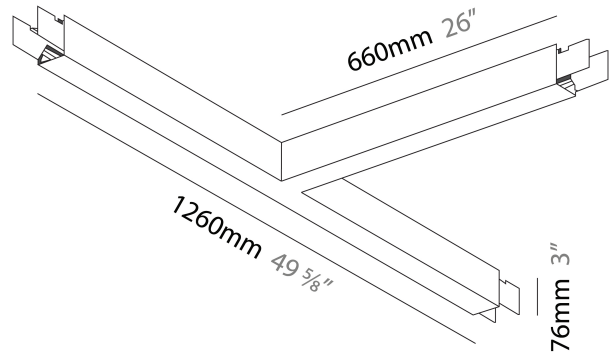

PROJECT	
TYPE	
SPECIFIER	
QUANTITY	
DATE	

SLIDER SUSPENSION

A300512-

base number	LED	Finishes	Diffuser
	Dimming	(Diamond)	Options

DESCRIPTION

Slider T Raster Suspension, L.1260mm / 49 5/8" x 660mm / 26", Direct, 39W LED, Tunable White (2700K-6500K), Max 6660lm, CRI90, IP40, Diffuser Raster Options, Dimmable, Through Wiring (Doesnot Include End Cap)

1. To build a product code in our configurator select the specify button on the base model # product page
2. To build a manual product code on this datasheet choose from the options listed below in blue font and add the suffix to the base model #

GENERAL

Series: Slider
Partner: Prolicht
Division: Architectural
Installation: Suspension
Product Type: Linear Profiles
Mounting Location: Ceiling
Light Distribution: Direct

PHYSICAL

Shape: Rectangle
Length (mm): 1260
Length (in): 49 5/8
Width (mm): 660
Width (in): 26
Height (mm): 76
Height (in): 3
Diffuser: [Diffuser - Black Raster, White Raster](#)
Fixture Finish: [SSR / BKV / CWI / CRY / HAB / UFT / ITA / RUA / FTG / MYG / LOD / PUS / FRO / FUP / KIA / POP / BLS / SPG / MEY / GOH / CHC / COM / ABZ / JAG / OBR / MOS / ROR](#)
Fixture Material: Aluminum Die Cast

ELECTRICAL

Lamp Type: LED (Zhaga Standard)
Input Wattage (W): 39

LED

Color Temperature (°K): 2700-6500 Tunable White
Max. Delivered Lumen (lm): Max 6660
CRI: >90 CRI

RATINGS AND CERTIFICATIONS

Certified By: CSA Certified to UL and CSA Standards
IP rating: IP40