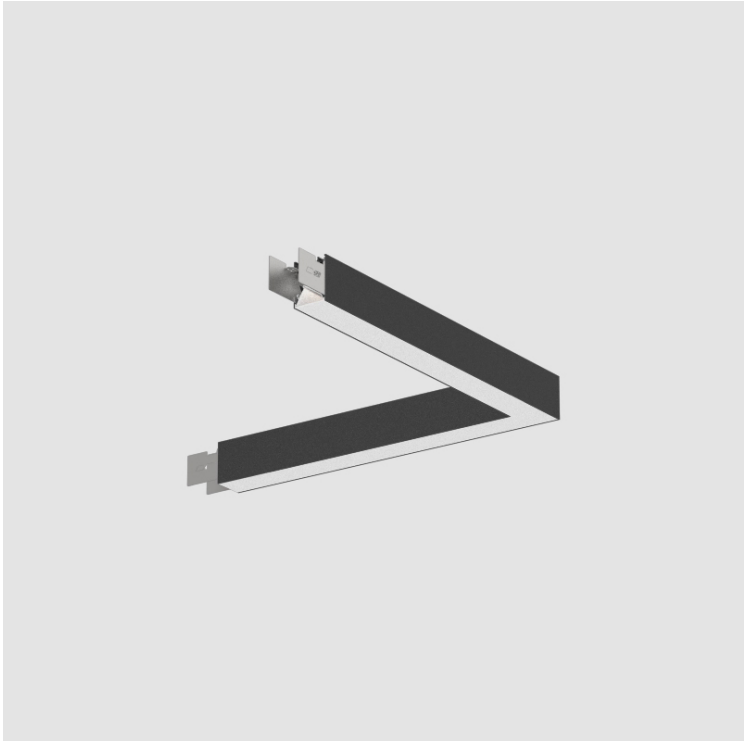

1. To build a product code in our configurator select the specify button on the base model # product page
2. To build a manual product code on this datasheet choose from the options listed below in blue font and add the suffix to the base model #

GENERAL
Series: Slider
Partner: Prolicht
Division: Architectural
Installation: Suspension
Product Type: Linear Profiles
Mounting Location: Ceiling
Light Distribution: Direct

PHYSICAL
Shape: Abstract
Length (mm): 660
Length (in): 26
Width (mm): 660
Width (in): 26
Height (mm): 76
Height (in): 3
Diffuser: Diffuser - Opal, Micro-prism, Glare Control
Fixture Finish: SSR / BKV / CWI / CRY / HAB / UFT / ITA / RUA / FTG / MYG / LOD / PUS / FRO / FUP / KIA / POP / BLS / SPG / MEY / GOH / CHC / COM / ABZ / JAG / OBR / MOS / ROR
Fixture Material: Aluminum Die Cast

ELECTRICAL
Lamp Type: LED (Zhaga Standard)
Input Wattage (W): 26
Total Output Wattage (W): 23.7
Dimming: Non-Dimmable
Driver Included: Yes
Driver Location: Integrated
Driver Type: Constant Current - Universal
Driver Class: Class 2
Input Voltage (V): 120 - 277
Constant Current (MA): 300

LED
Color Temperature (°K): 2700 / 3000 / 3500 / 4000
Max. Delivered Lumen (lm): Max 4995
CRI: >90 CRI
Lamp Life (hrs): 50000

RATINGS AND CERTIFICATIONS
Certified By: CSA Certified to UL and CSA Standards
IP rating: IP40