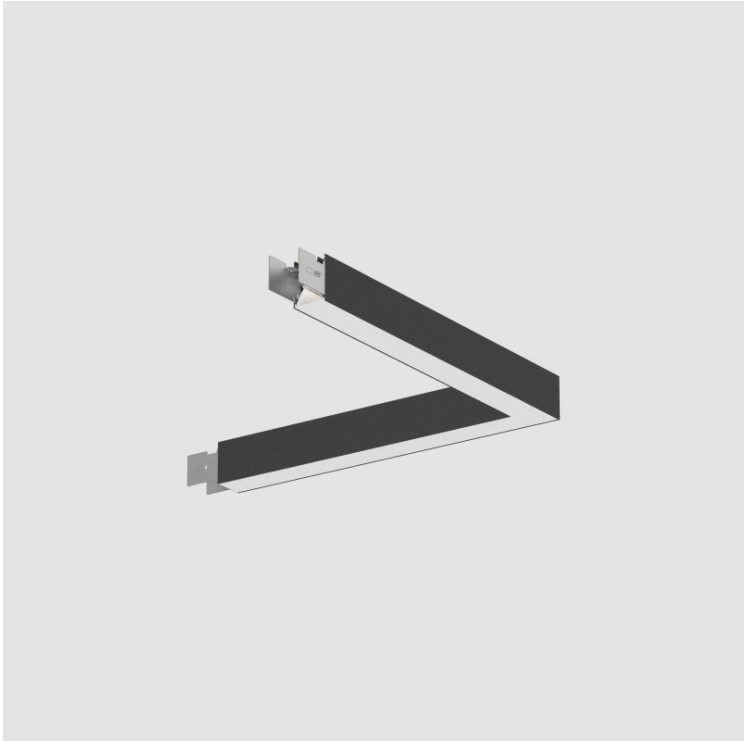

1. To build a product code in our configurator select the specify button on the base model # product page
2. To build a manual product code on this datasheet choose from the options listed below in blue font and add the suffix to the base model #

GENERAL
Series: Slider
Partner: Prolicht
Division: Architectural
Installation: Suspension
Product Type: Linear Profiles
Mounting Location: Ceiling
Light Distribution: Direct

PHYSICAL
Shape: Abstract
Length (mm): 660
Length (in): 26
Width (mm): 660
Width (in): 26
Height (mm): 76
Height (in): 3
Diffuser: Diffuser - Opal, Micro-prism, Glare Control
Fixture Finish: SSR / BKV / CWI / CRY / HAB / UFT / ITA / RUA / FTG / MYG / LOD / PUS / FRO / FUP / KIA / POP / BLS / SPG / MEY / GOH / CHC / COM / ABZ / JAG / OBR / MOS / ROR
Fixture Material: Aluminum Die Cast

ELECTRICAL
Lamp Type: LED (Zhaga Standard)
Input Wattage (W): 26
Total Output Wattage (W): 23.7
Dimming: Non-Dimmable
Driver Included: Yes
Driver Location: Integrated
Driver Type: Constant Current - Universal
Driver Class: Class 2
Input Voltage (V): 120 - 277
Constant Current (mA): 300

LED
Color Temperature (°K): 2700 / 3000 / 3500 / 4000
Max. Delivered Lumen (lm): Max 4995
CRI: >90 CRI
Lamp Life (hrs): 50000

RATINGS AND CERTIFICATIONS
Certified By: CSA Certified to UL and CSA Standards
IP rating: IP40