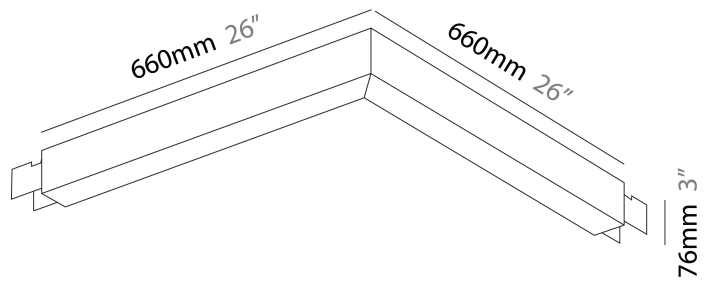

1. To build a product code in our configurator select the specify button on the base model # product page
2. To build a manual product code on this datasheet choose from the options listed below in blue font and add the suffix to the base model #

GENERAL
Series: Slider
Partner: Prolicht
Division: Architectural
Installation: Suspension
Product Type: Linear Profiles
Mounting Location: Ceiling
Light Distribution: Direct

PHYSICAL
Shape: Abstract
Length (mm): 660
Length (in): 26
Width (mm): 660
Width (in): 26
Height (mm): 76
Height (in): 3
Diffuser: Diffuser - Opal, Micro-prism, Glare Control
Fixture Finish: SSR / BKV / CWI / CRY / HAB / UFT / ITA / RUA / FTG / MYG / LOD / PUS / FRO / FUP / KIA / POP / BLS / SPG / MEY / GOH / CHC / COM / ABZ / JAG / OBR / MOS / ROR
Fixture Material: Aluminum Die Cast

ELECTRICAL
Lamp Type: LED (Zhaga Standard)
Input Wattage (W): 26
Total Output Wattage (W): 23.7
Dimming: Non-Dimmable
Driver Included: Yes
Driver Location: Integrated
Driver Type: Constant Current - Universal
Driver Class: Class 2
Input Voltage (V): 120 - 277
Constant Current (MA): 300

LED
Color Temperature (°K): 2700 / 3000 / 3500 / 4000
Max. Delivered Lumen (lm): Max 4995
CRI: >90 CRI
Lamp Life (hrs): 50000

RATINGS AND CERTIFICATIONS
Certified By: CSA Certified to UL and CSA Standards
IP rating: IP40