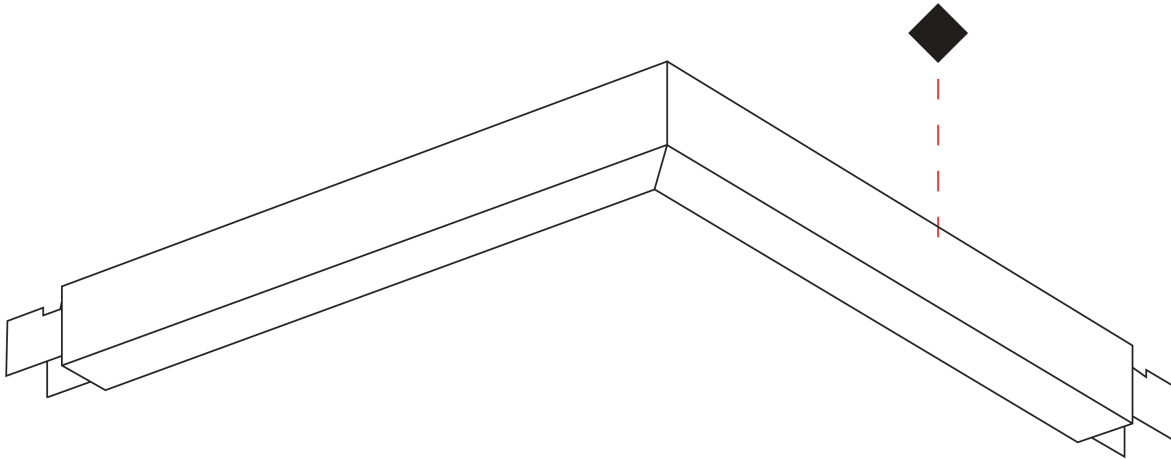

SLIDER SUSPENSION

A300513-

PROJECT _____

TYPE _____

SPECIFIER _____

QUANTITY _____

DATE _____