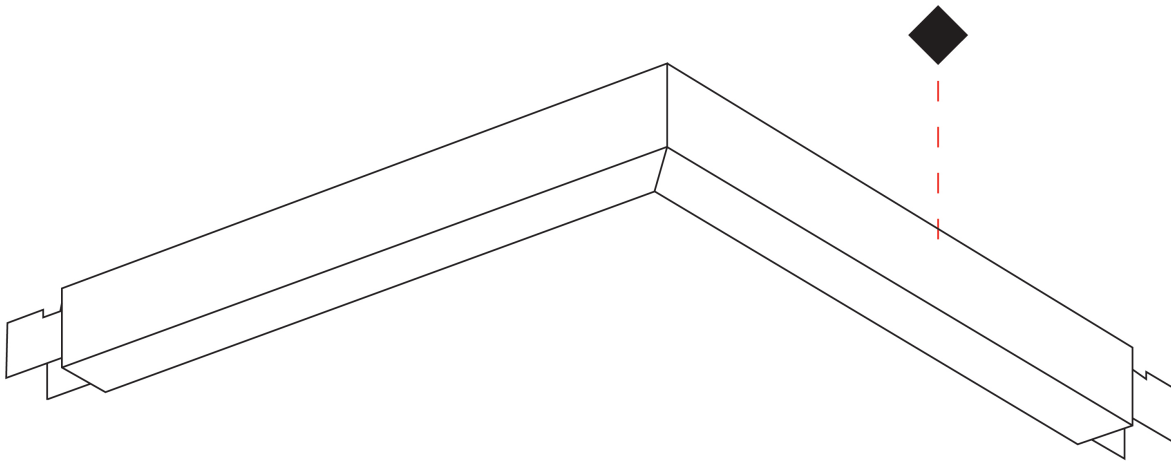

SLIDER SUSPENSION

A300513-

PROJECT

TYPE

SPECIFIER

QUANTITY

DATE