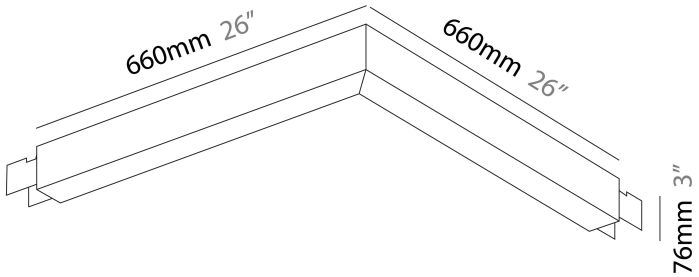

1. To build a product code in our configurator select the specify button on the base model # product page
2. To build a manual product code on this datasheet choose from the options listed below in blue font and add the suffix to the base model #

GENERAL
Series: Slider
Partner: Prolicht
Division: Architectural
Installation: Suspension
Product Type: Linear Profiles
Mounting Location: Ceiling
Light Distribution: Direct

PHYSICAL
Shape: Abstract
Length (mm): 660
Length (in): 26
Width (mm): 660
Width (in): 26
Height (mm): 76
Height (in): 3
Diffuser: Diffuser - Opal, Micro-prism, Glare Control
Fixture Finish: SSR / BKV / CWI / CRY / HAB / UFT / ITA / RUA / FTG / MYG / LOD / PUS / FRO / FUP / KIA / POP / BLS / SPG / MEY / GOH / CHC / COM / ABZ / JAG / OBR / MOS / ROR
Fixture Material: Aluminum Die Cast

ELECTRICAL
Lamp Type: LED (Zhaga Standard)
Input Wattage (W): 26
Total Output Wattage (W): 23.7
Dimming: Non-Dimmable
Driver Included: Yes
Driver Location: Integrated
Driver Type: Constant Current - Universal
Driver Class: Class 2
Input Voltage (V): 120 - 277
Constant Current (mA): 300

LED
Color Temperature (°K): 2700 / 3000 / 3500 / 4000
Max. Delivered Lumen (lm): Max 4995
CRI: >90 CRI
Lamp Life (hrs): 50000

RATINGS AND CERTIFICATIONS
Certified By: CSA Certified to UL and CSA Standards
IP rating: IP40