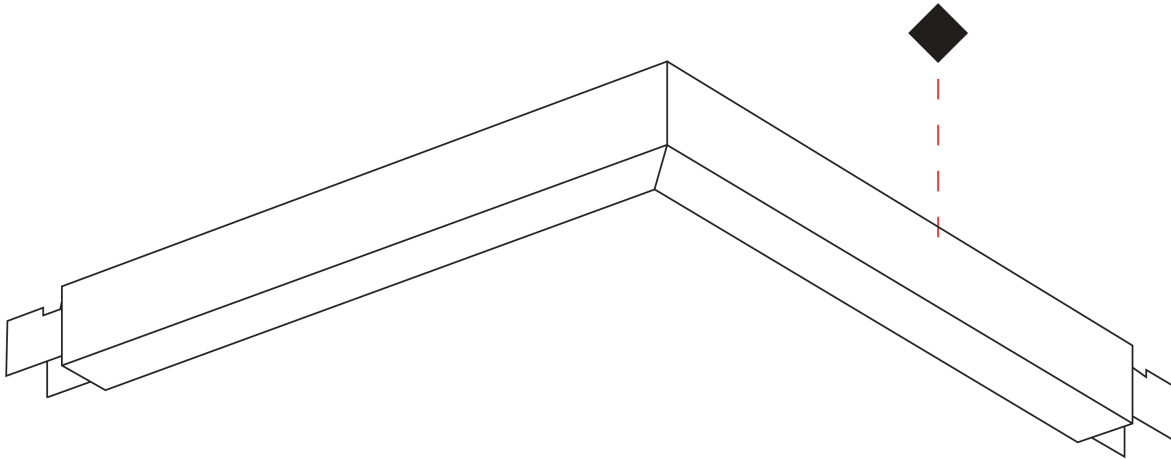

SLIDER SUSPENSION

A300514-

PROJECT

TYPE

SPECIFIER

QUANTITY

DATE