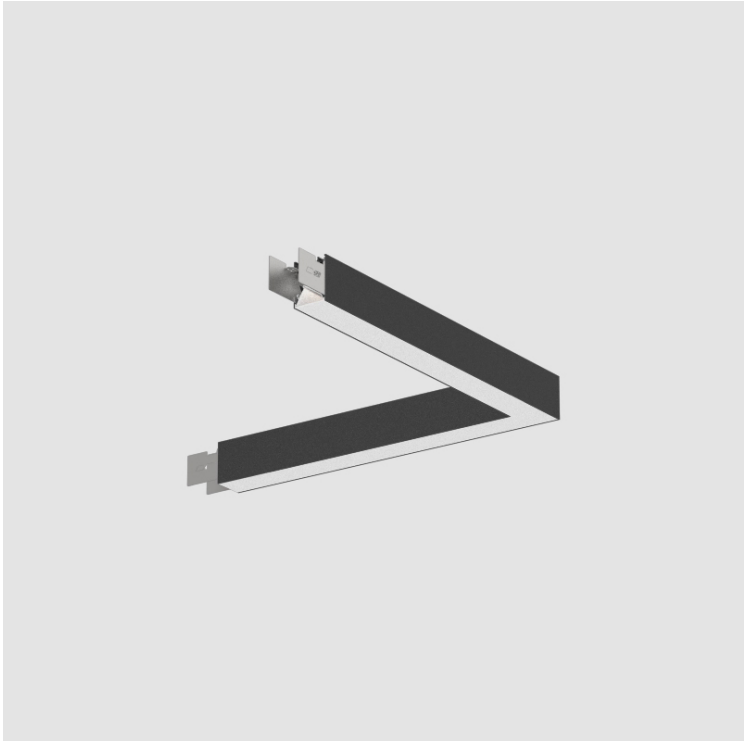

PROJECT	
TYPE	
SPECIFIER	
QUANTITY	
DATE	

SLIDER SUSPENSION

A300514-

base number	LED	Finishes	Diffuser
	Dimming	(Diamond)	Options

DESCRIPTION
Slider L Suspension, L.660mm / 26" x 660mm / 26", Direct, 39W LED, Tunable White (2700K-6500K), Max 7610lm, CRI90, IP40, Diffuser Raster Options, Dimmable, Through Wiring (Does not Include End Cap)

1. To build a product code in our configurator select the specify button on the base model # product page
2. To build a manual product code on this datasheet choose from the options listed below in blue font and add the suffix to the base model #

GENERAL
Series: Slider
Partner: Prolicht
Division: Architectural
Installation: Suspension
Product Type: Linear Profiles
Mounting Location: Ceiling
Light Distribution: Direct

PHYSICAL
Shape: Rectangle
Length (mm): 660
Length (in): 26
Width (mm): 660
Width (in): 26
Height (mm): 76
Height (in): 3
Diffuser: Diffuser - Opal, Micro-prism, Glare Control
Fixture Finish: SSR / BKV / CWI / CRY / HAB / UFT / ITA / RUA / FTG / MYG / LOD / PUS / FRO / FUP / KIA / POP / BLS / SPG / MEY / GOH / CHC / COM / ABZ / JAG / OBR / MOS / ROR
Fixture Material: Aluminum Die Cast

ELECTRICAL
Lamp Type: LED (Zhaga Standard)
Input Wattage (W): 39

LED
Color Temperature (°K): 2700-6500 Tunable White
Max. Delivered Lumen (lm): Max 6660
CRI: >90 CRI

RATINGS AND CERTIFICATIONS
Certified By: CSA Certified to UL and CSA Standards
IP rating: IP40