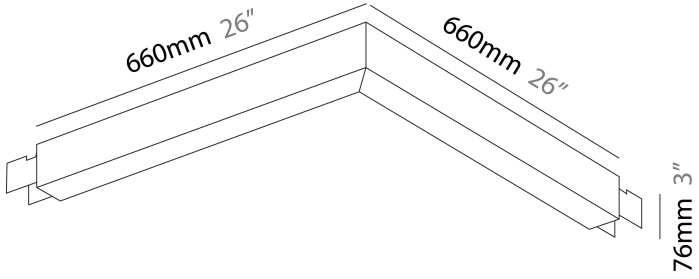

PROJECT	
TYPE	
SPECIFIER	
QUANTITY	
DATE	

SLIDER SUSPENSION

A300514-

base number	LED	Finishes	Diffuser
	Dimming	(Diamond)	Options

DESCRIPTION
Slider L Suspension, L.660mm / 26" x 660mm / 26", Direct, 39W LED, Tunable White (2700K-6500K), Max 7610lm, CRI90, IP40, Diffuser Raster Options, Dimmable, Through Wiring (Does not Include End Cap)

1. To build a product code in our configurator select the specify button on the base model # product page
2. To build a manual product code on this datasheet choose from the options listed below in blue font and add the suffix to the base model #

GENERAL
Series: Slider
Partner: Prolicht
Division: Architectural
Installation: Suspension
Product Type: Linear Profiles
Mounting Location: Ceiling
Light Distribution: Direct

PHYSICAL
Shape: Rectangle
Length (mm): 660
Length (in): 26
Width (mm): 660
Width (in): 26
Height (mm): 76
Height (in): 3
Diffuser: Diffuser - Opal, Micro-prism, Glare Control
Fixture Finish: SSR / BKV / CWI / CRY / HAB / UFT / ITA / RUA / FTG / MYG / LOD / PUS / FRO / FUP / KIA / POP / BLS / SPG / MEY / GOH / CHC / COM / ABZ / JAG / OBR / MOS / ROR
Fixture Material: Aluminum Die Cast

ELECTRICAL
Lamp Type: LED (Zhaga Standard)
Input Wattage (W): 39

LED
Color Temperature (°K): 2700-6500 Tunable White
Max. Delivered Lumen (lm): Max 6660
CRI: >90 CRI

RATINGS AND CERTIFICATIONS
Certified By: CSA Certified to UL and CSA Standards
IP rating: IP40