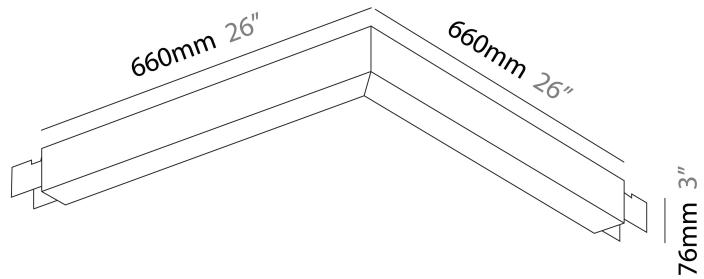

1. To build a product code in our configurator select the specify button on the base model # product page
2. To build a manual product code on this datasheet choose from the options listed below in blue font and add the suffix to the base model #

GENERAL
Series: Slider
Brand: Prolicht
Division: Architectural
Mounting Type: Suspension
Mounting Location: Ceiling
Subcategory: Profile

PHYSICAL
Shape: Abstract
Length (mm): 660
Length (in): 26
Width (mm): 660
Width (in): 26
Height (mm): 76
Height (in): 3
Light Distribution: Direct
Diffuser: Diffuser - Black Raster, White Raster
Fixture Finish: [SSR / BKV / CWI / CRY / HAB / UFT / ITA / RUA / FTG / MYG / LOD / PUS / FRO / FUP / KIA / POP / BLS / SPG / MEY / GOH / GUM / CHC / COM / ABZ / JAG / OBR / MOS / ROR](#)
Fixture Material: Aluminum Die Cast

ELECTRICAL
Lamp Type: LED (Zhaga Standard)
Input Wattage (W): 26
Total Output Wattage (W): 23.7
Dimming: [Non-Dimmable](#)
Driver Included: Yes
Driver Location: Integrated
Driver Type: Constant Current - Universal
Driver Class: Class 2
Input Voltage (V): 120 - 277
Constant Current (MA): 300

LED
Color Temperature (°K): 2700 / 3000 / 3500 / 4000
Max. Delivered Lumen (lm): Max 6617
CRI: >90 CRI
Lamp Life (hrs): 50000

RATINGS AND CERTIFICATIONS
Certified By: CSA Certified to UL and CSA Standards
IP rating: IP40