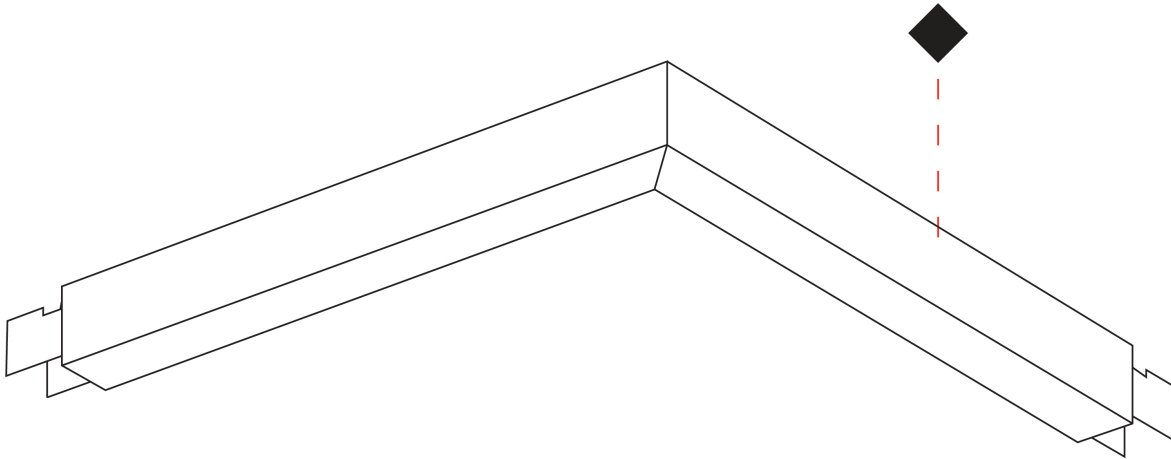

SLIDER SUSPENSION

A300515-

PROJECT _____

TYPE _____

SPECIFIER _____

QUANTITY _____

DATE _____