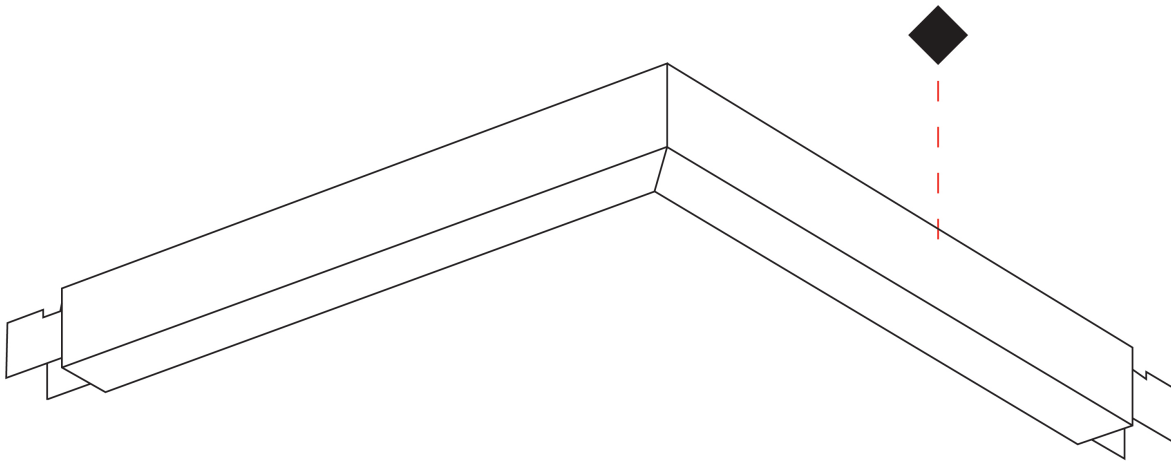

SLIDER SUSPENSION

A300516-

PROJECT

TYPE

SPECIFIER

QUANTITY

DATE