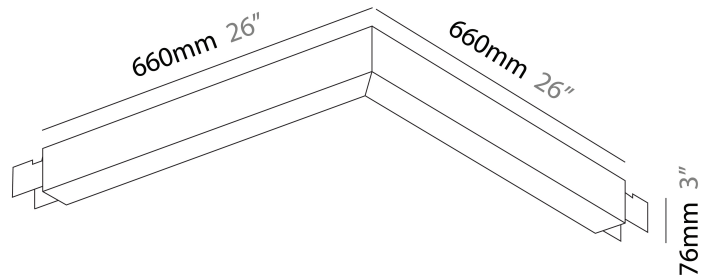

PROJECT	
TYPE	
SPECIFIER	
QUANTITY	
DATE	

SLIDER SUSPENSION

A300516-

base number	LED	Finishes	Diffuser
	Dimming	(Diamond)	Options

DESCRIPTION

Slider L - Raster Suspension, L.660mm / 26" x 660mm / 26", Direct, 52W LED, Tunable White (2700K-6500K), Max 6493lm, CRI90, IP40, Diffuser Raster Options, Dimmable, Through Wiring (Does not Include End Cap)

1. To build a product code in our configurator select the specify button on the base model # product page
2. To build a manual product code on this datasheet choose from the options listed below in blue font and add the suffix to the base model #

GENERAL

Series: Slider
Partner: Prolicht
Division: Architectural
Installation: Suspension
Product Type: Linear Profiles
Mounting Location: Ceiling
Light Distribution: Direct

PHYSICAL

Shape: Rectangle
Length (mm): 660
Length (in): 26
Width (mm): 660
Width (in): 26
Height (mm): 76
Height (in): 3
Diffuser: Diffuser - Black Raster, White Raster
Fixture Finish: SSR / BKV / CWI / CRY / HAB / UFT / ITA / RUA / FTG / MYG / LOD / PUS / FRO / FUP / KIA / POP / BLS / SPG / MEY / GOH / CHC / COM / ABZ / JAG / OBR / MOS / ROR
Fixture Material: Aluminum Die Cast

ELECTRICAL

Lamp Type: LED (Zhaga Standard)
Input Wattage (W): 52

LED

Color Temperature (°K): 2700-6500 Tunable White
Max. Delivered Lumen (lm): Max 6493
CRI: >90 CRI

RATINGS AND CERTIFICATIONS

Certified By: CSA Certified to UL and CSA Standards
IP rating: IP40