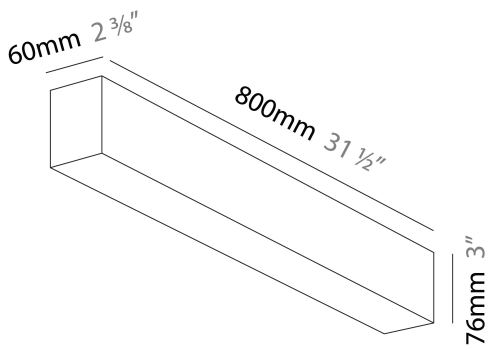

1. To build a product code in our configurator select the specify button on the base model # product page
2. To build a manual product code on this datasheet choose from the options listed below in blue font and add the suffix to the base model #

GENERAL
Series: Slider
Partner: Prolicht
Division: Architectural
Installation: Suspension
Product Type: Linear Profiles
Mounting Location: Ceiling
Light Distribution: Direct / Indirect

PHYSICAL
Shape: Rectangle
Length (mm): 800
Length (in): 31 1/2
Width (mm): 60
Width (in): 2 3/8
Height (mm): 76
Height (in): 3
Diffuser: [Opal](#) / [Microprism](#) / [Raster Black](#) / [Raster White](#) / [Batwing (Glare Control)](#)
Fixture Finish: [SSR](#) / [BKV](#) / [CWI](#) / [CRY](#) / [HAB](#) / [UFT](#) / [ITA](#) / [RUA](#) / [FTG](#) / [MYG](#) / [LOD](#) / [PUS](#) / [FRO](#) / [FUP](#) / [KIA](#) / [POP](#) / [BLS](#) / [SPG](#) / [MEY](#) / [GOH](#) / [CHC](#) / [COM](#) / [ABZ](#) / [JAG](#) / [OBR](#) / [MOS](#) / [ROR](#)
Fixture Material: Extruded Aluminum

ELECTRICAL
Lamp Type: LED (Zhaga Standard)
Input Wattage (W): 30
Total Output Wattage (W): 27.3
Dimming: [Tri-Mode (Non-Dimming and Phase Dimming (120Vac only) and 0-10V Dimming)](#)
Driver Included: Yes
Driver Location: Integrated
Driver Type: Constant Current - Universal
Driver Class: Class 2
Input Voltage (V): 120 - 277
Constant Current (MA): 600

LED
Color Temperature (°K): [2700](#) / [3000](#) / [3500](#) / [4000](#)
Max. Delivered Lumen (lm): Max 4235
CRI: >90 CRI
Lamp Life (hrs): 50000

RATINGS AND CERTIFICATIONS
Certified By: CSA Certified to UL and CSA Standards
IP rating: IP40

PROJECT
TYPE
SPECIFIER
QUANTITY
DATE