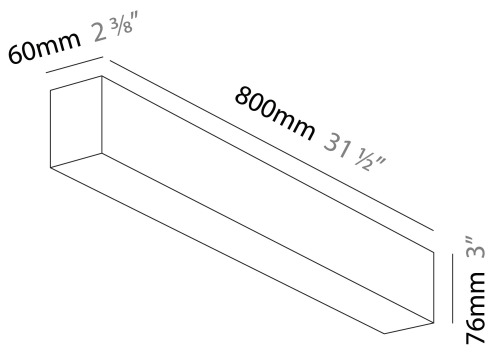

1. To build a product code in our configurator select the specify button on the base model # product page
2. To build a manual product code on this datasheet choose from the options listed below in blue font and add the suffix to the base model #

GENERAL
Series: Slider
Brand: Prolicht
Division: Architectural
Mounting Type: Suspension
Mounting Location: Ceiling
Subcategory: Profile

PHYSICAL
Shape: Rectangle
Length (mm): 800
Length (in): 31 1/2
Width (mm): 60
Width (in): 2 3/8
Height (mm): 76
Height (in): 3
Light Distribution: Direct / Indirect
Diffuser: Diffuser - Opal, Micro-prism, Raster Black, Raster White, Glare Control
Fixture Finish: SSR / BKV / CWI / CRY / HAB / UFT / ITA / RUA / FTG / MYG / LOD / PUS / FRO / FUP / KIA / POP / BLS / SPG / MEY / GOH / GUM / CHC / COM / ABZ / JAG / OBR / MOS / ROR
Fixture Material: Extruded Aluminum

ELECTRICAL
Lamp Type: LED (Zhaga Standard)
Input Wattage (W): 30
Total Output Wattage (W): 27.3
Dimming: Tri-Mode (Non-Dimming and Phase Dimming (120Vac only) and 0-10V Dimming)
Driver Included: Yes
Driver Location: Integrated
Driver Type: Constant Current - Universal
Driver Class: Class 2
Input Voltage (V): 120 - 277
Constant Current (MA): 600

LED
Color Temperature (°K): 2700 / 3000 / 3500 / 4000
Max. Delivered Lumen (lm): Max 4235
CRI: >90 CRI
Lamp Life (hrs): 50000

RATINGS AND CERTIFICATIONS
Certified By: CSA Certified to UL and CSA Standards
IP rating: IP40