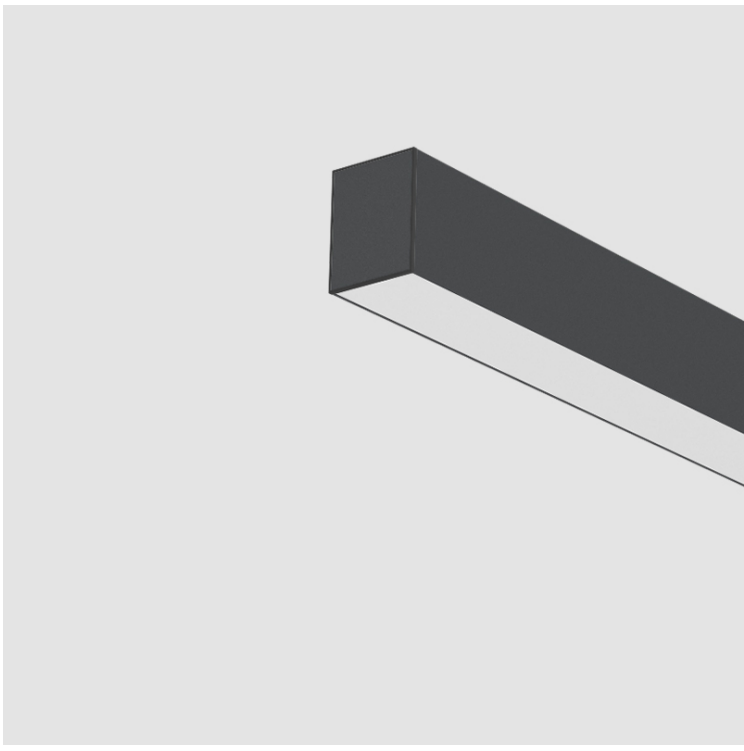

1. To build a product code in our configurator select the specify button on the base model # product page
2. To build a manual product code on this datasheet choose from the options listed below in blue font and add the suffix to the base model #

GENERAL
Series: Slider
Partner: Prolicht
Division: Architectural
Installation: Suspension
Product Type: Linear Profiles
Mounting Location: Ceiling
Light Distribution: Direct / Indirect

PHYSICAL
Shape: Rectangle
Length (mm): 800
Length (in): 31 1/2
Width (mm): 60
Width (in): 2 3/8
Height (mm): 76
Height (in): 3
Diffuser: [Opal](#) / [Microprism](#) / [Raster Black](#) / [Raster White](#) / [Batwing (Glare Control)](#)
Fixture Finish: [SSR](#) / [BKV](#) / [CWI](#) / [CRY](#) / [HAB](#) / [UFT](#) / [ITA](#) / [RUA](#) / [FTG](#) / [MYG](#) / [LOD](#) / [PUS](#) / [FRO](#) / [FUP](#) / [KIA](#) / [POP](#) / [BLS](#) / [SPG](#) / [MEY](#) / [GOH](#) / [CHC](#) / [COM](#) / [ABZ](#) / [JAG](#) / [OBR](#) / [MOS](#) / [ROR](#)
Fixture Material: Extruded Aluminum

ELECTRICAL
Lamp Type: LED (Zhaga Standard)
Input Wattage (W): 30
Total Output Wattage (W): 27.3
Dimming: [Tri-Mode (Non-Dimming and Phase Dimming (120Vac only) and 0-10V Dimming)](#)
Driver Included: Yes
Driver Location: Integrated
Driver Type: Constant Current - Universal
Driver Class: Class 2
Input Voltage (V): 120 - 277
Constant Current (MA): 600

LED
Color Temperature (°K): [2700](#) / [3000](#) / [3500](#) / [4000](#)
Max. Delivered Lumen (lm): Max 4235
CRI: >90 CRI
Lamp Life (hrs): 50000

RATINGS AND CERTIFICATIONS
Certified By: CSA Certified to UL and CSA Standards
IP rating: IP40

PROJECT
TYPE
SPECIFIER
QUANTITY
DATE