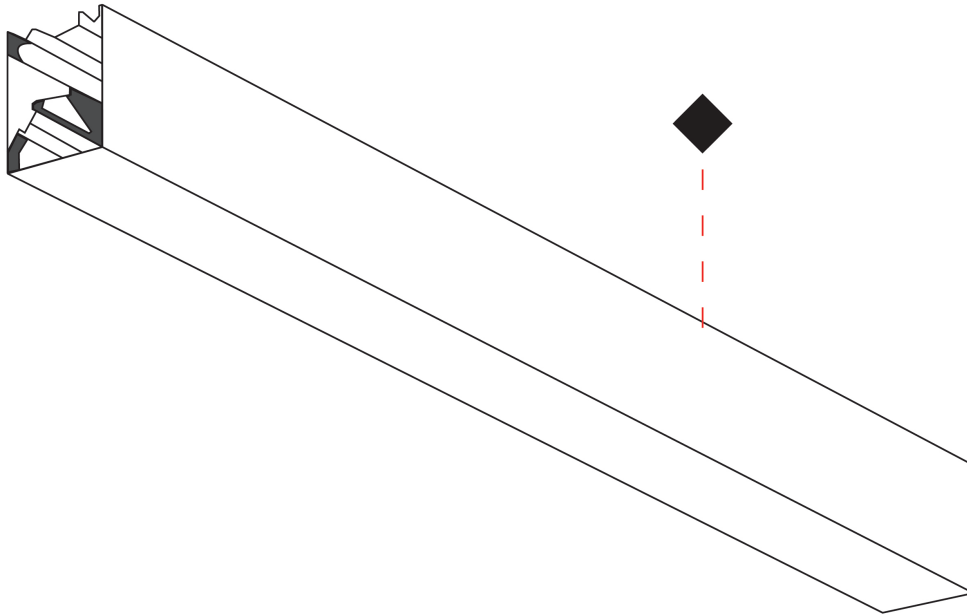

SLIDER SUSPENSION

A300517-

PROJECT

TYPE

SPECIFIER

QUANTITY

DATE