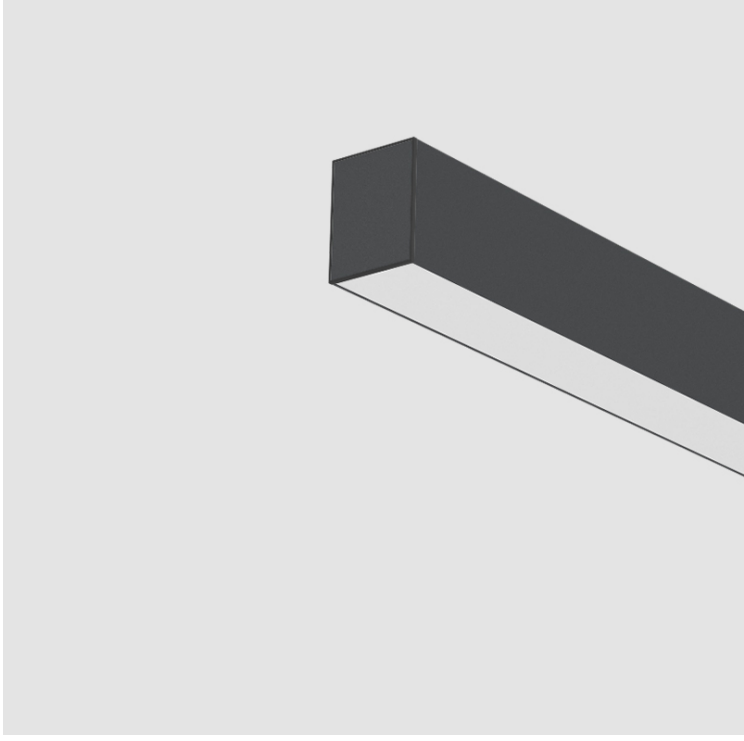

1. To build a product code in our configurator select the specify button on the base model # product page
2. To build a manual product code on this datasheet choose from the options listed below in blue font and add the suffix to the base model #

GENERAL
Series: Slider
Brand: Prolicht
Division: Architectural
Mounting Type: Suspension
Mounting Location: Ceiling
Subcategory: Profile

PHYSICAL
Shape: Rectangle
Length (mm): 800
Length (in): 31 1/2
Width (mm): 60
Width (in): 2 3/8
Height (mm): 76
Height (in): 3
Light Distribution: Direct / Indirect
Diffuser: Diffuser - Opal, Micro-prism, Raster Black, Raster White, Glare Control
Fixture Finish: SSR / BKV / CWI / CRY / HAB / UFT / ITA / RUA / FTG / MYG / LOD / PUS / FRO / FUP / KIA / POP / BLS / SPG / MEY / GOH / GUM / CHC / COM / ABZ / JAG / OBR / MOS / ROR
Fixture Material: Extruded Aluminum

ELECTRICAL
Lamp Type: LED (Zhaga Standard)
Input Wattage (W): 30
Total Output Wattage (W): 27.3
Dimming: Tri-Mode (Non-Dimming and Phase Dimming (120Vac only) and 0-10V Dimming)
Driver Included: Yes
Driver Location: Integrated
Driver Type: Constant Current - Universal
Driver Class: Class 2
Input Voltage (V): 120 - 277
Constant Current (MA): 600

LED
Color Temperature (°K): 2700 / 3000 / 3500 / 4000
Max. Delivered Lumen (lm): Max 4235
CRI: >90 CRI
Lamp Life (hrs): 50000

RATINGS AND CERTIFICATIONS
Certified By: CSA Certified to UL and CSA Standards
IP rating: IP40