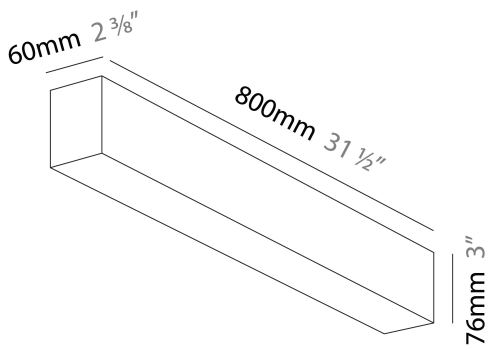

SLIDER SUSPENSION

A300518-

base number   LED Dimming   Finishes (Diamond)   Diffuser Options   Diffuser Options

DESCRIPTION
Slider Suspension, L.800mm, Direct/Indirect, 30W LED, Tunable White (2700K-6500K), Max 4155lm, CRI90, IP40, Diffuser Options, Dimmable, No Through Wiring (Includes End Cap)

1. To build a product code in our configurator select the specify button on the base model # product page
2. To build a manual product code on this datasheet choose from the options listed below in blue font and add the suffix to the base model #

GENERAL
Series: Slider
Partner: Prolicht
Division: Architectural
Installation: Suspension
Product Type: Linear Profiles
Mounting Location: Ceiling
Light Distribution: Direct

PHYSICAL
Shape: Rectangle
Length (mm): 800
Length (in): 31 1/2
Width (mm): 60
Width (in): 2 3/8
Height (mm): 3
Height (in): 3
Diffuser: [Opal](#) / [Microprism](#) / [Raster Black](#) / [Raster White](#) / [Batwing (Glare Control)](#)
Fixture Finish: [SSR](#) / [BKV](#) / [CWI](#) / [CRY](#) / [HAB](#) / [UFT](#) / [ITA](#) / [RUA](#) / [FTG](#) / [MYG](#) / [LOD](#) / [PUS](#) / [FRO](#) / [FUP](#) / [KIA](#) / [POP](#) / [BLS](#) / [SPG](#) / [MEY](#) / [GOH](#) / [CHC](#) / [COM](#) / [ABZ](#) / [JAG](#) / [OBR](#) / [MOS](#) / [ROR](#)
Fixture Material: Aluminum Die Cast

ELECTRICAL
Lamp Type: LED (Zhaga Standard)
Input Wattage (W): 30

LED
Color Temperature (°K): 2700-6500 Tunable White
Max. Delivered Lumen (lm): Max 4158
CRI: >90 CRI

RATINGS AND CERTIFICATIONS
Certified By: CSA Certified to UL and CSA Standards
IP rating: IP40