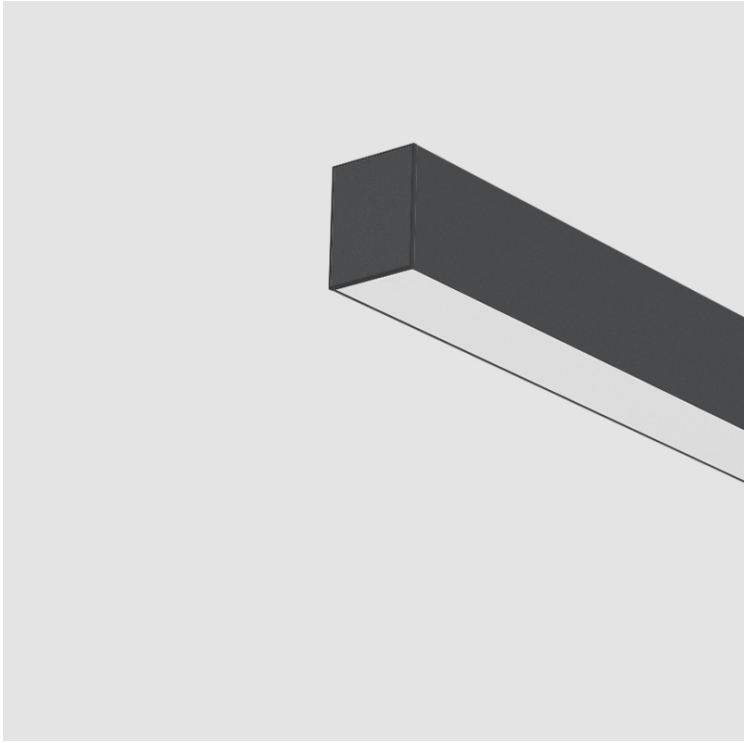

SLIDER SUSPENSION

A300518-

base number   LED Dimming   Finishes (Diamond)   Diffuser Options   Diffuser Options

DESCRIPTION
Slider Suspension, L.800mm, Direct/Indirect, 30W LED, Tunable White (2700K-6500K), Max 4155lm, CRI90, IP40, Diffuser Options, Dimmable, No Through Wiring (Includes End Cap)

1. To build a product code in our configurator select the specify button on the base model # product page
2. To build a manual product code on this datasheet choose from the options listed below in blue font and add the suffix to the base model #

GENERAL
Series: Slider
Partner: Prolicht
Division: Architectural
Installation: Suspension
Product Type: Linear Profiles
Mounting Location: Ceiling
Light Distribution: Direct

PHYSICAL
Shape: Rectangle
Length (mm): 800
Length (in): 31 1/2
Width (mm): 60
Width (in): 2 3/8
Height (mm): 3
Height (in): 3
Diffuser: [Opal](#) / [Microprism](#) / [Raster Black](#) / [Raster White](#) / [Batwing (Glare Control)](#)
Fixture Finish: [SSR](#) / [BKV](#) / [CWI](#) / [CRY](#) / [HAB](#) / [UFT](#) / [ITA](#) / [RUA](#) / [FTG](#) / [MYG](#) / [LOD](#) / [PUS](#) / [FRO](#) / [FUP](#) / [KIA](#) / [POP](#) / [BLS](#) / [SPG](#) / [MEY](#) / [GOH](#) / [CHC](#) / [COM](#) / [ABZ](#) / [JAG](#) / [OBR](#) / [MOS](#) / [ROR](#)
Fixture Material: Aluminum Die Cast

ELECTRICAL
Lamp Type: LED (Zhaga Standard)
Input Wattage (W): 30

LED
Color Temperature (°K): 2700-6500 Tunable White
Max. Delivered Lumen (lm): Max 4158
CRI: >90 CRI

RATINGS AND CERTIFICATIONS
Certified By: CSA Certified to UL and CSA Standards
IP rating: IP40