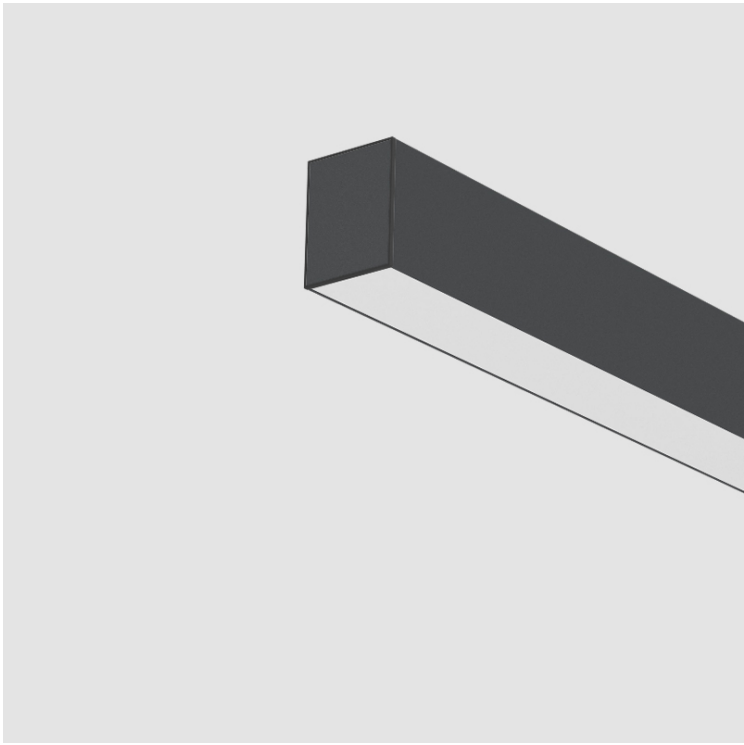

1. To build a product code in our configurator select the specify button on the base model # product page
2. To build a manual product code on this datasheet choose from the options listed below in blue font and add the suffix to the base model #

GENERAL
Series: Slider
Partner: Prolicht
Division: Architectural
Installation: Suspension
Product Type: Linear Profiles
Mounting Location: Ceiling
Light Distribution: Direct / Indirect

PHYSICAL
Shape: Rectangle
Length (mm): 1000
Length (in): 39 3/8"
Width (mm): 60
Width (in): 2 3/8"
Height (mm): 76
Height (in): 3
Diffuser: [Opal](#) / [Microprism](#) / [Raster Black](#) / [Raster White](#) / [Batwing (Glare Control)](#)
Fixture Finish: [SSR](#) / [BKV](#) / [CWI](#) / [CRY](#) / [HAB](#) / [UFT](#) / [ITA](#) / [RUA](#) / [FTG](#) / [MYG](#) / [LOD](#) / [PUS](#) / [FRO](#) / [FUP](#) / [KIA](#) / [POP](#) / [BLS](#) / [SPG](#) / [MEY](#) / [GOH](#) / [CHC](#) / [COM](#) / [ABZ](#) / [JAG](#) / [OBR](#) / [MOS](#) / [ROR](#)
Fixture Material: Aluminum Die Cast

ELECTRICAL
Lamp Type: LED (Zhaga Standard)
Input Wattage (W): 39
Total Output Wattage (W): 35.5
[Dimming: Non-Dimmable](#)
Driver Included: Yes
Driver Location: Integrated
Driver Type: Constant Current - Universal
Driver Class: Class 2
Input Voltage (V): 120 - 277

LED
Color Temperature (°K): 2700 / 3000 / 3500 / 4000
Max. Delivered Lumen (lm): Max 5440
CRI: >90 CRI
Lamp Life (hrs): 50000

RATINGS AND CERTIFICATIONS
Certified By: CSA Certified to UL and CSA Standards
IP rating: IP40