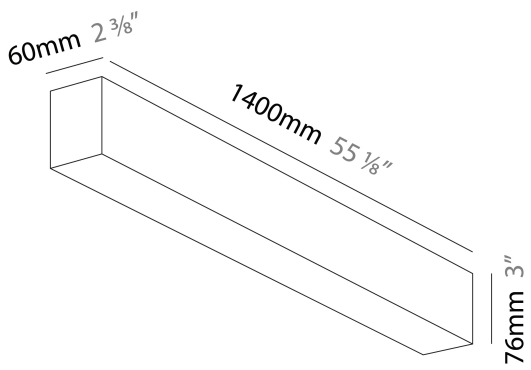

base number   LED Dimming   Finishes (Diamond)   Diffuser Options   Diffuser Options

PROJECT _____
TYPE _____
SPECIFIER _____
QUANTITY _____
DATE _____

DESCRIPTION
Slider Suspension, L.1400mm/55 1/8", Direct/Indirect, 56W LED, 2700K, 3000K, 3500K, 4000K, Max 7722lm, CRI90, IP40, Diffuser Options, Dimmable, No Through Wiring (Includes End Cap)

1. To build a product code in our configurator select the specify button on the base model # product page
2. To build a manual product code on this datasheet choose from the options listed below in blue font and add the suffix to the base model #

GENERAL
Series: Slider
Partner: Prolicht
Division: Architectural
Installation: Suspension
Product Type: Linear Profiles
Mounting Location: Ceiling
Light Distribution: Direct / Indirect

PHYSICAL
Shape: Rectangle
Length (mm): 1400
Length (in): 55 1/8
Width (mm): 60
Width (in): 2 3/8
Height (mm): 76
Height (in): 3
Diffuser: [Opal](#) / [Microprism](#) / [Raster Black](#) / [Raster White](#) / [Batwing (Glare Control)](#)
Fixture Finish: [SSR](#) / [BKV](#) / [CWI](#) / [CRY](#) / [HAB](#) / [UFT](#) / [ITA](#) / [RUA](#) / [FTG](#) / [MYG](#) / [LOD](#) / [PUS](#) / [FRO](#) / [FUP](#) / [KIA](#) / [POP](#) / [BLS](#) / [SPG](#) / [MEY](#) / [GOH](#) / [CHC](#) / [COM](#) / [ABZ](#) / [JAG](#) / [OBR](#) / [MOS](#) / [ROR](#)
Fixture Material: Aluminum Die Cast

ELECTRICAL
Lamp Type: LED (Zhaga Standard)
Input Wattage (W): 56

LED
Color Temperature (°K): 2700 / 3000 / 3500 / 4000
Max. Delivered Lumen (lm): Max 7722
CRI: >90 CRI

RATINGS AND CERTIFICATIONS
Certified By: CSA Certified to UL and CSA Standards
IP rating: IP40