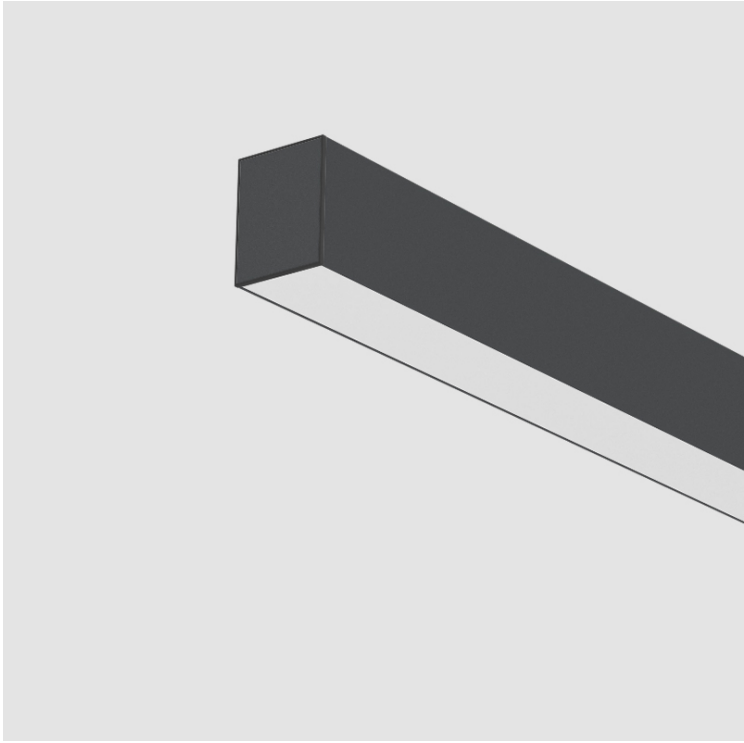

base number   LED Dimming   Finishes (Diamond)   Diffuser Options   Diffuser Options

PROJECT _____
TYPE _____
SPECIFIER _____
QUANTITY _____
DATE _____

DESCRIPTION
Slider Suspension, L.1400mm/55 1/8", Direct/Indirect, 56W LED, 2700K, 3000K, 3500K, 4000K, Max 7722lm, CRI90, IP40, Diffuser Options, Dimmable, No Through Wiring (Includes End Cap)

1. To build a product code in our configurator select the specify button on the base model # product page
2. To build a manual product code on this datasheet choose from the options listed below in blue font and add the suffix to the base model #

GENERAL
Series: Slider
Partner: Prolicht
Division: Architectural
Installation: Suspension
Product Type: Linear Profiles
Mounting Location: Ceiling
Light Distribution: Direct / Indirect

PHYSICAL
Shape: Rectangle
Length (mm): 1400
Length (in): 55 1/8
Width (mm): 60
Width (in): 2 3/8
Height (mm): 76
Height (in): 3
Diffuser: [Opal](#) / [Microprism](#) / [Raster Black](#) / [Raster White](#) / [Batwing (Glare Control)](#)
Fixture Finish: [SSR](#) / [BKV](#) / [CWI](#) / [CRY](#) / [HAB](#) / [UFT](#) / [ITA](#) / [RUA](#) / [FTG](#) / [MYG](#) / [LOD](#) / [PUS](#) / [FRO](#) / [FUP](#) / [KIA](#) / [POP](#) / [BLS](#) / [SPG](#) / [MEY](#) / [GOH](#) / [CHC](#) / [COM](#) / [ABZ](#) / [JAG](#) / [OBR](#) / [MOS](#) / [ROR](#)
Fixture Material: Aluminum Die Cast

ELECTRICAL
Lamp Type: LED (Zhaga Standard)
Input Wattage (W): 56

LED
Color Temperature (°K): 2700 / 3000 / 3500 / 4000
Max. Delivered Lumen (lm): Max 7722
CRI: >90 CRI

RATINGS AND CERTIFICATIONS
Certified By: CSA Certified to UL and CSA Standards
IP rating: IP40