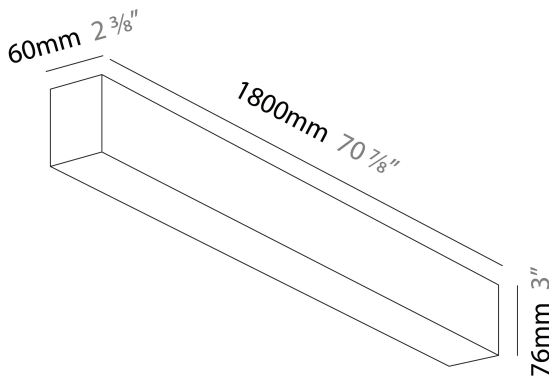

A300528-

base number   LED Dimming   Finishes (Diamond)   Diffuser Options   Diffuser Options

PROJECT
TYPE
SPECIFIER
QUANTITY
DATE

DESCRIPTION
Slider Suspension, L.1800mm/70 7/8", Direct/Indirect, 73W LED, Tunable White (2700K-6500K), Max 10098lm, CRI90, IP40, Diffuser Options, Dimmable, No Through Wiring (Includes End Cap)

1. To build a product code in our configurator select the specify button on the base model # product page
2. To build a manual product code on this datasheet choose from the options listed below in blue font and add the suffix to the base model #

GENERAL
Series: Slider
Partner: Prolicht
Division: Architectural
Installation: Suspension
Product Type: Linear Profiles
Mounting Location: Ceiling
Light Distribution: Direct / Indirect

PHYSICAL
Shape: Rectangle
Length (mm): 1800
Length (in): 70 7/8
Width (mm): 60
Width (in): 2 3/8
Height (mm): 76
Height (in): 3
Diffuser: [Opal](#) / [Microprism](#) / [Raster Black](#) / [Raster White](#) / [Batwing (Glare Control)](#)
Fixture Finish: [SSR](#) / [BKV](#) / [CWI](#) / [CRY](#) / [HAB](#) / [UFT](#) / [ITA](#) / [RUA](#) / [FTG](#) / [MYG](#) / [LOD](#) / [PUS](#) / [FRO](#) / [FUP](#) / [KIA](#) / [POP](#) / [BLS](#) / [SPG](#) / [MEY](#) / [GOH](#) / [CHC](#) / [COM](#) / [ABZ](#) / [JAG](#) / [OBR](#) / [MOS](#) / [ROR](#)
Fixture Material: Aluminum Die Cast

ELECTRICAL
Lamp Type: LED (Zhaga Standard)
Input Wattage (W): 73

LED
Color Temperature (°K): 2700-6500 Tunable White
Max. Delivered Lumen (lm): Max 10098
CRI: >90 CRI

RATINGS AND CERTIFICATIONS
Certified By: CSA Certified to UL and CSA Standards
IP rating: IP40