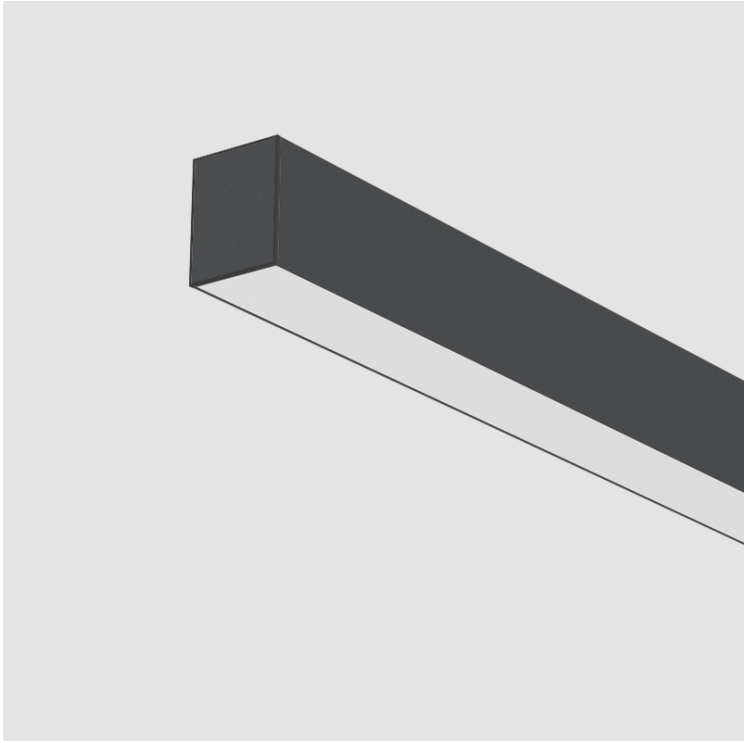

A300528-

base number   LED Dimming   Finishes (Diamond)   Diffuser Options   Diffuser Options

PROJECT
TYPE
SPECIFIER
QUANTITY
DATE

DESCRIPTION
Slider Suspension, L.1800mm/70 7/8", Direct/Indirect, 73W LED, Tunable White (2700K-6500K), Max 10098lm, CRI90, IP40, Diffuser Options, Dimmable, No Through Wiring (Includes End Cap)

1. To build a product code in our configurator select the specify button on the base model # product page
2. To build a manual product code on this datasheet choose from the options listed below in blue font and add the suffix to the base model #

GENERAL
Series: Slider
Partner: Prolicht
Division: Architectural
Installation: Suspension
Product Type: Linear Profiles
Mounting Location: Ceiling
Light Distribution: Direct / Indirect

PHYSICAL
Shape: Rectangle
Length (mm): 1800
Length (in): 70 7/8
Width (mm): 60
Width (in): 2 3/8
Height (mm): 76
Height (in): 3
Diffuser: [Opal](#) / [Microprism](#) / [Raster Black](#) / [Raster White](#) / [Batwing (Glare Control)](#)
Fixture Finish: [SSR](#) / [BKV](#) / [CWI](#) / [CRY](#) / [HAB](#) / [UFT](#) / [ITA](#) / [RUA](#) / [FTG](#) / [MYG](#) / [LOD](#) / [PUS](#) / [FRO](#) / [FUP](#) / [KIA](#) / [POP](#) / [BLS](#) / [SPG](#) / [MEY](#) / [GOH](#) / [CHC](#) / [COM](#) / [ABZ](#) / [JAG](#) / [OBR](#) / [MOS](#) / [ROR](#)
Fixture Material: Aluminum Die Cast

ELECTRICAL
Lamp Type: LED (Zhaga Standard)
Input Wattage (W): 73

LED
Color Temperature (°K): 2700-6500 Tunable White
Max. Delivered Lumen (lm): Max 10098
CRI: >90 CRI

RATINGS AND CERTIFICATIONS
Certified By: CSA Certified to UL and CSA Standards
IP rating: IP40