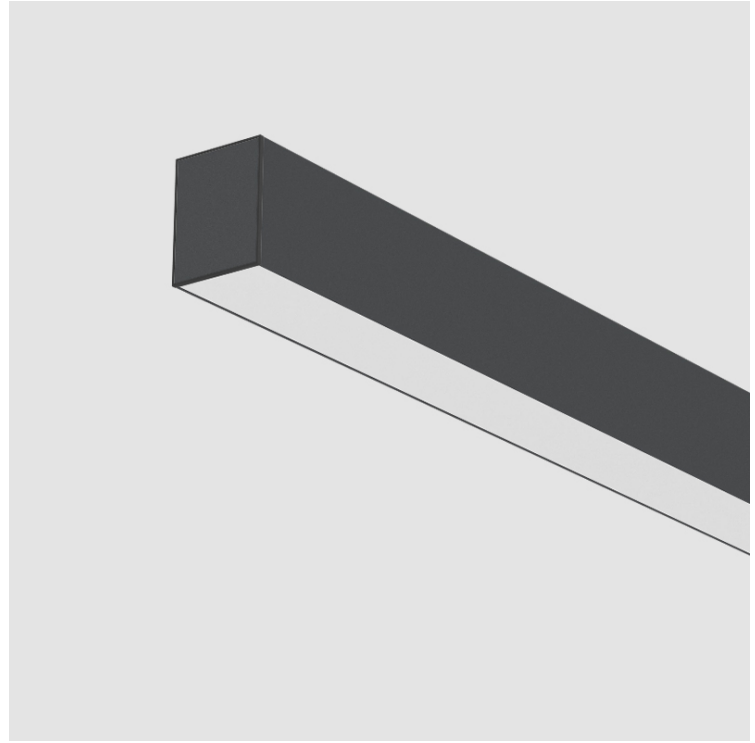

PROJECT	
TYPE	
SPECIFIER	
QUANTITY	
DATE	

SLIDER SUSPENSION

A300530-

base number	LED	Finishes	Diffuser
	Dimming	(Diamond)	Options

DESCRIPTION

Slider Suspension, L.2000mm/78 3/4", Direct/Indirect, 82W LED, Tunable White (2700K-6500K), Max 11286 lm, CRI90, IP40, Diffuser Options, Dimmable, No Through Wiring (Includes End Cap)

1. To build a product code in our configurator select the specify button on the base model # product page
2. To build a manual product code on this datasheet choose from the options listed below in blue font and add the suffix to the base model #

GENERAL

Series: Slider
Partner: Prolicht
Division: Architectural
Installation: Suspension
Product Type: Linear Profiles
Mounting Location: Ceiling
Light Distribution: Direct / Indirect

PHYSICAL

Shape: Rectangle
Length (mm): 2000
Length (in): 78 3/4
Width (mm): 60
Width (in): 2 3/8
Height (mm): 76
Height (in): 3
Diffuser: [Opal](#) / [Microprism](#) / [Raster Black](#) / [Raster White](#) / [Batwing (Glare Control)](#)
Fixture Finish: [SSR](#) / [BKV](#) / [CWI](#) / [CRY](#) / [HAB](#) / [UFT](#) / [ITA](#) / [RUA](#) / [FTG](#) / [MYG](#) / [LOD](#) / [PUS](#) / [FRO](#) / [FUP](#) / [KIA](#) / [POP](#) / [BLS](#) / [SPG](#) / [MEY](#) / [GOH](#) / [CHC](#) / [COM](#) / [ABZ](#) / [JAG](#) / [OBR](#) / [MOS](#) / [ROR](#)
Fixture Material: Aluminum Die Cast

ELECTRICAL

Lamp Type: LED (Zhaga Standard)
Input Wattage (W): 82

LED

Color Temperature (°K): 2700-6500 Tunable White
Max. Delivered Lumen (lm): Max 11286
CRI: >90 CRI

RATINGS AND CERTIFICATIONS

Certified By: CSA Certified to UL and CSA Standards
IP rating: IP40