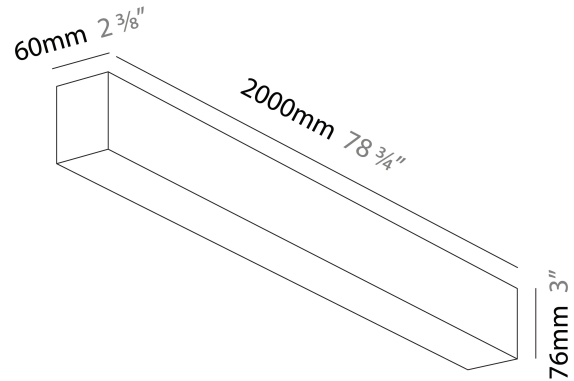

PROJECT	
TYPE	
SPECIFIER	
QUANTITY	
DATE	

SLIDER SUSPENSION

A300530-

base number	LED	Finishes	Diffuser
	Dimming	(Diamond)	Options

DESCRIPTION

Slider Suspension, L.2000mm/78 3/4", Direct/Indirect, 82W LED, Tunable White (2700K-6500K), Max 11286 lm, CRI90, IP40, Diffuser Options, Dimmable, No Through Wiring (Includes End Cap)

1. To build a product code in our configurator select the specify button on the base model # product page
2. To build a manual product code on this datasheet choose from the options listed below in blue font and add the suffix to the base model #

GENERAL

Series: Slider
Partner: Prolicht
Division: Architectural
Installation: Suspension
Product Type: Linear Profiles
Mounting Location: Ceiling
Light Distribution: Direct / Indirect

PHYSICAL

Shape: Rectangle
Length (mm): 2000
Length (in): 78 3/4
Width (mm): 60
Width (in): 2 3/8
Height (mm): 76
Height (in): 3
Diffuser: [Opal](#) / [Microprism](#) / [Raster Black](#) / [Raster White](#) / [Batwing (Glare Control)](#)
Fixture Finish: [SSR](#) / [BKV](#) / [CWI](#) / [CRY](#) / [HAB](#) / [UFT](#) / [ITA](#) / [RUA](#) / [FTG](#) / [MYG](#) / [LOD](#) / [PUS](#) / [FRO](#) / [FUP](#) / [KIA](#) / [POP](#) / [BLS](#) / [SPG](#) / [MEY](#) / [GOH](#) / [CHC](#) / [COM](#) / [ABZ](#) / [JAG](#) / [OBR](#) / [MOS](#) / [ROR](#)
Fixture Material: Aluminum Die Cast

ELECTRICAL

Lamp Type: LED (Zhaga Standard)
Input Wattage (W): 82

LED

Color Temperature (°K): 2700-6500 Tunable White
Max. Delivered Lumen (lm): Max 11286
CRI: >90 CRI

RATINGS AND CERTIFICATIONS

Certified By: CSA Certified to UL and CSA Standards
IP rating: IP40