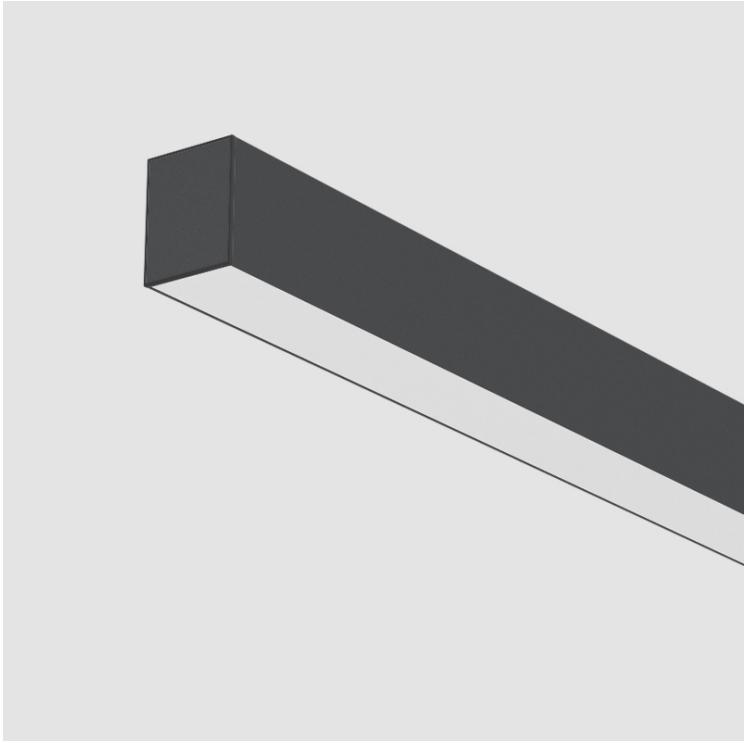

1. To build a product code in our configurator select the specify button on the base model # product page
2. To build a manual product code on this datasheet choose from the options listed below in blue font and add the suffix to the base model #

GENERAL
Series: Slider
Partner: Prolicht
Division: Architectural
Installation: Suspension
Product Type: Linear Profiles
Mounting Location: Ceiling
Light Distribution: Direct / Indirect

PHYSICAL
Shape: Rectangle
Length (mm): 2200
Length (in): 86 5/8
Width (mm): 60
Width (in): 2 3/8
Height (mm): 76
Height (in): 3
Diffuser: [Opal](#) / [Microprism](#) / [Raster Black](#) / [Raster White](#) / [Batwing (Glare Control)](#)
Fixture Finish: [SSR](#) / [BKV](#) / [CWI](#) / [CRY](#) / [HAB](#) / [UFT](#) / [ITA](#) / [RUA](#) / [FTG](#) / [MYG](#) / [LOD](#) / [PUS](#) / [FRO](#) / [FUP](#) / [KIA](#) / [POP](#) / [BLS](#) / [SPG](#) / [MEY](#) / [GOH](#) / [CHC](#) / [COM](#) / [ABZ](#) / [JAG](#) / [OBR](#) / [MOS](#) / [ROR](#)
Fixture Material: Aluminum Die Cast

ELECTRICAL
Lamp Type: LED (Zhaga Standard)
Input Wattage (W): 90
Total Output Wattage (W): 81.8
[Dimming: Non-Dimmable](#)
Driver Included: Yes
Driver Location: Integrated
Driver Type: Constant Current - Universal
Driver Class: Class 2
Input Voltage (V): 120 - 277

LED
Color Temperature (°K): 2700 / 3000 / 3500 / 4000
Max. Delivered Lumen (lm): Max 12704
CRI: >90 CRI
Lamp Life (hrs): 50000

RATINGS AND CERTIFICATIONS
Certified By: CSA Certified to UL and CSA Standards
IP rating: IP40