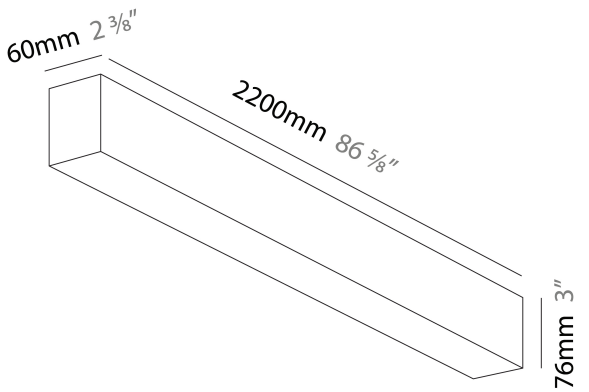

1. To build a product code in our configurator select the specify button on the base model # product page
2. To build a manual product code on this datasheet choose from the options listed below in blue font and add the suffix to the base model #

GENERAL
Series: Slider
Partner: Prolicht
Division: Architectural
Installation: Suspension
Product Type: Linear Profiles
Mounting Location: Ceiling
Light Distribution: Direct / Indirect

PHYSICAL
Shape: Rectangle
Length (mm): 2200
Length (in): 86 5/8
Width (mm): 60
Width (in): 2 3/8
Height (mm): 76
Height (in): 3
Diffuser: [Opal](#) / [Microprism](#) / [Raster Black](#) / [Raster White](#) / [Batwing (Glare Control)](#)
Fixture Finish: [SSR](#) / [BKV](#) / [CWI](#) / [CRY](#) / [HAB](#) / [UFT](#) / [ITA](#) / [RUA](#) / [FTG](#) / [MYG](#) / [LOD](#) / [PUS](#) / [FRO](#) / [FUP](#) / [KIA](#) / [POP](#) / [BLS](#) / [SPG](#) / [MEY](#) / [GOH](#) / [CHC](#) / [COM](#) / [ABZ](#) / [JAG](#) / [OBR](#) / [MOS](#) / [ROR](#)
Fixture Material: Aluminum Die Cast

ELECTRICAL
Lamp Type: LED (Zhaga Standard)
Input Wattage (W): 90
Total Output Wattage (W): 81.8
[Dimming: Non-Dimmable](#)
Driver Included: Yes
Driver Location: Integrated
Driver Type: Constant Current - Universal
Driver Class: Class 2
Input Voltage (V): 120 - 277

LED
Color Temperature (°K): 2700 / 3000 / 3500 / 4000
Max. Delivered Lumen (lm): Max 12704
CRI: >90 CRI
Lamp Life (hrs): 50000

RATINGS AND CERTIFICATIONS
Certified By: CSA Certified to UL and CSA Standards
IP rating: IP40