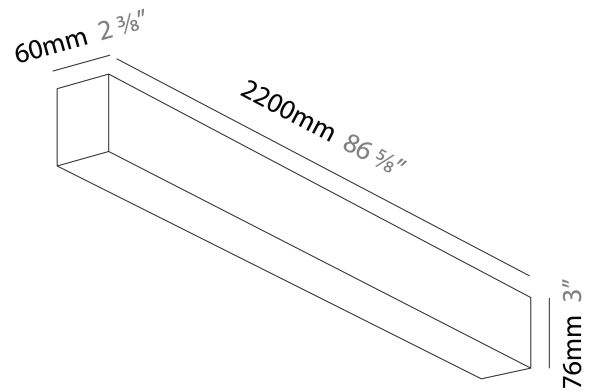

SLIDER SUSPENSION

A300532-

base number	LED Dimming	Finishes (Diamond)	Diffuser Options	Diffuser Options

DESCRIPTION
Slider Suspension, L.2200mm/83 5/8", Direct/Indirect, 90W LED, Tunable White (2700K-6500K), Max 12474lm, CRI90, IP40, Diffuser Options, Dimmable, No Through Wiring (Includes End Cap)

1. To build a product code in our configurator select the specify button on the base model # product page
2. To build a manual product code on this datasheet choose from the options listed below in blue font and add the suffix to the base model #

GENERAL
Series: Slider
Partner: Prolicht
Division: Architectural
Installation: Suspension
Product Type: Linear Profiles
Mounting Location: Ceiling
Light Distribution: Direct / Indirect

PHYSICAL
Shape: Rectangle
Length (mm): 2200
Length (in): 86 5/8"
Width (mm): 60
Width (in): 2 3/8"
Height (mm): 76
Height (in): 3
Diffuser: [Opal](#) / [Microprism](#) / [Raster Black](#) / [Raster White](#) / [Batwing (Glare Control)](#)
Fixture Finish: [SSR](#) / [BKV](#) / [CWI](#) / [CRY](#) / [HAB](#) / [UFT](#) / [ITA](#) / [RUA](#) / [FTG](#) / [MYG](#) / [LOD](#) / [PUS](#) / [FRO](#) / [FUP](#) / [KIA](#) / [POP](#) / [BLS](#) / [SPG](#) / [MEY](#) / [GOH](#) / [CHC](#) / [COM](#) / [ABZ](#) / [JAG](#) / [OBR](#) / [MOS](#) / [ROR](#)
Fixture Material: Aluminum Die Cast

ELECTRICAL
Lamp Type: LED (Zhaga Standard)
Input Wattage (W): 90

LED
Color Temperature (°K): 2700-6500 Tunable White
Max. Delivered Lumen (lm): Max 12474
CRI: >90 CRI

RATINGS AND CERTIFICATIONS
Certified By: CSA Certified to UL and CSA Standards
IP rating: IP40