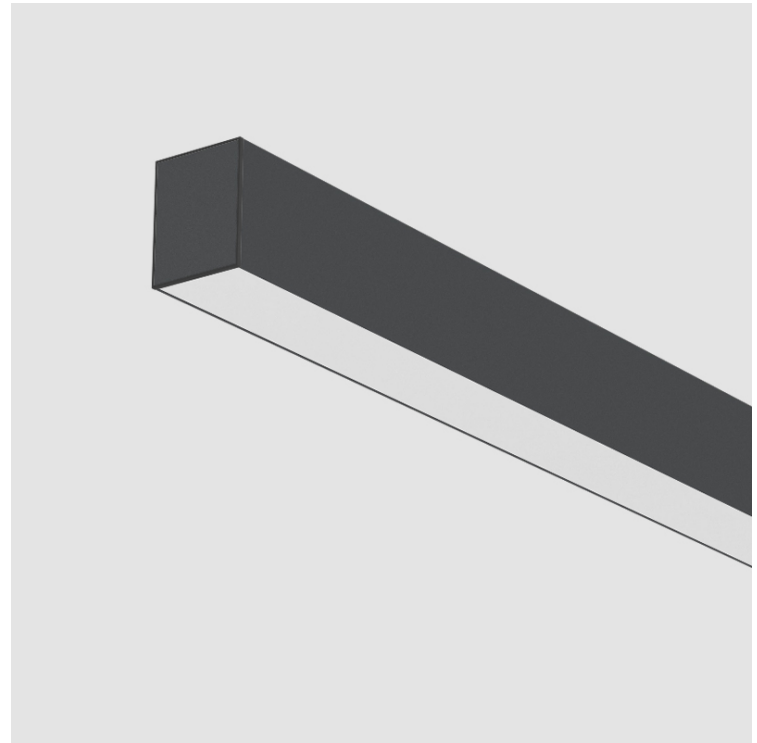

SLIDER SUSPENSION

A300532-

base number	LED Dimming	Finishes (Diamond)	Diffuser Options	Diffuser Options

DESCRIPTION
Slider Suspension, L.2200mm/83 5/8", Direct/Indirect, 90W LED, Tunable White (2700K-6500K), Max 12474lm, CRI90, IP40, Diffuser Options, Dimmable, No Through Wiring (Includes End Cap)

1. To build a product code in our configurator select the specify button on the base model # product page
2. To build a manual product code on this datasheet choose from the options listed below in blue font and add the suffix to the base model #

GENERAL
Series: Slider
Partner: Prolicht
Division: Architectural
Installation: Suspension
Product Type: Linear Profiles
Mounting Location: Ceiling
Light Distribution: Direct / Indirect

PHYSICAL
Shape: Rectangle
Length (mm): 2200
Length (in): 86 5/8"
Width (mm): 60
Width (in): 2 3/8"
Height (mm): 76
Height (in): 3
Diffuser: [Opal](#) / [Microprism](#) / [Raster Black](#) / [Raster White](#) / [Batwing (Glare Control)](#)
Fixture Finish: [SSR](#) / [BKV](#) / [CWI](#) / [CRY](#) / [HAB](#) / [UFT](#) / [ITA](#) / [RUA](#) / [FTG](#) / [MYG](#) / [LOD](#) / [PUS](#) / [FRO](#) / [FUP](#) / [KIA](#) / [POP](#) / [BLS](#) / [SPG](#) / [MEY](#) / [GOH](#) / [CHC](#) / [COM](#) / [ABZ](#) / [JAG](#) / [OBR](#) / [MOS](#) / [ROR](#)
Fixture Material: Aluminum Die Cast

ELECTRICAL
Lamp Type: LED (Zhaga Standard)
Input Wattage (W): 90

LED
Color Temperature (°K): 2700-6500 Tunable White
Max. Delivered Lumen (lm): Max 12474
CRI: >90 CRI

RATINGS AND CERTIFICATIONS
Certified By: CSA Certified to UL and CSA Standards
IP rating: IP40