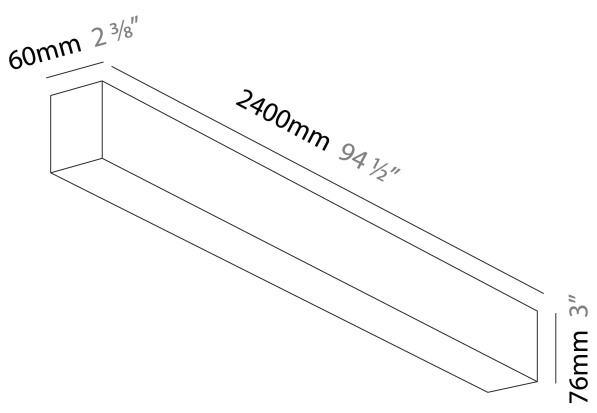

A300534-

base number   LED Dimming   Finishes (Diamond)   Diffuser Options

PROJECT	_____
TYPE	_____
SPECIFIER	_____
QUANTITY	_____
DATE	_____

DESCRIPTION
Slider Suspension, L.2400mm/94 1/2", Direct/Indirect, 99W LED, Tunable White (2700K-6500K), Max 13662lm, CRI90, IP40, Diffuser Options, Dimmable, No Through Wiring (Includes End Cap)

1. To build a product code in our configurator select the specify button on the base model # product page
2. To build a manual product code on this datasheet choose from the options listed below in blue font and add the suffix to the base model #

GENERAL
Series: Slider
Partner: Prolicht
Division: Architectural
Installation: Suspension
Product Type: Linear Profiles
Mounting Location: Ceiling
Light Distribution: Direct / Indirect

PHYSICAL
Shape: Rectangle
Length (mm): 2400
Length (in): 94 1/2
Width (mm): 60
Width (in): 2 3/8
Height (mm): 76
Height (in): 3
Diffuser: [Opal](#) / [Microprism](#) / [Raster Black](#) / [Raster White](#) / [Batwing (Glare Control)](#)
Fixture Finish: [SSR](#) / [BKV](#) / [CWI](#) / [CRY](#) / [HAB](#) / [UFT](#) / [ITA](#) / [RUA](#) / [FTG](#) / [MYG](#) / [LOD](#) / [PUS](#) / [FRO](#) / [FUP](#) / [KIA](#) / [POP](#) / [BLS](#) / [SPG](#) / [MEY](#) / [GOH](#) / [CHC](#) / [COM](#) / [ABZ](#) / [JAG](#) / [OBR](#) / [MOS](#) / [ROR](#)
Fixture Material: Aluminum Die Cast

ELECTRICAL
Lamp Type: LED (Zhaga Standard)
Input Wattage (W): 99

LED
Color Temperature (°K): 2700-6500 Tunable White
Max. Delivered Lumen (lm): Max 13662
CRI: >90 CRI

RATINGS AND CERTIFICATIONS
Certified By: CSA Certified to UL and CSA Standards
IP rating: IP40