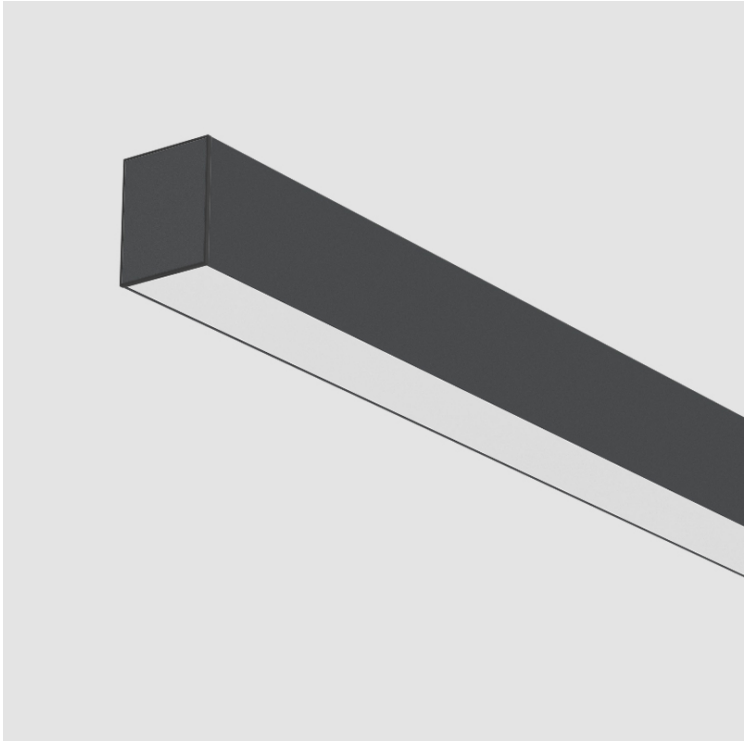

A300534-

base number   LED Dimming   Finishes (Diamond)   Diffuser Options

PROJECT	_____
TYPE	_____
SPECIFIER	_____
QUANTITY	_____
DATE	_____

DESCRIPTION
Slider Suspension, L.2400mm/94 1/2", Direct/Indirect, 99W LED, Tunable White (2700K-6500K), Max 13662lm, CRI90, IP40, Diffuser Options, Dimmable, No Through Wiring (Includes End Cap)

1. To build a product code in our configurator select the specify button on the base model # product page
2. To build a manual product code on this datasheet choose from the options listed below in blue font and add the suffix to the base model #

GENERAL
Series: Slider
Partner: Prolicht
Division: Architectural
Installation: Suspension
Product Type: Linear Profiles
Mounting Location: Ceiling
Light Distribution: Direct / Indirect

PHYSICAL
Shape: Rectangle
Length (mm): 2400
Length (in): 94 1/2
Width (mm): 60
Width (in): 2 3/8
Height (mm): 76
Height (in): 3
Diffuser: [Opal](#) / [Microprism](#) / [Raster Black](#) / [Raster White](#) / [Batwing (Glare Control)](#)
Fixture Finish: [SSR](#) / [BKV](#) / [CWI](#) / [CRY](#) / [HAB](#) / [UFT](#) / [ITA](#) / [RUA](#) / [FTG](#) / [MYG](#) / [LOD](#) / [PUS](#) / [FRO](#) / [FUP](#) / [KIA](#) / [POP](#) / [BLS](#) / [SPG](#) / [MEY](#) / [GOH](#) / [CHC](#) / [COM](#) / [ABZ](#) / [JAG](#) / [OBR](#) / [MOS](#) / [ROR](#)
Fixture Material: Aluminum Die Cast

ELECTRICAL
Lamp Type: LED (Zhaga Standard)
Input Wattage (W): 99

LED
Color Temperature (°K): 2700-6500 Tunable White
Max. Delivered Lumen (lm): Max 13662
CRI: >90 CRI

RATINGS AND CERTIFICATIONS
Certified By: CSA Certified to UL and CSA Standards
IP rating: IP40