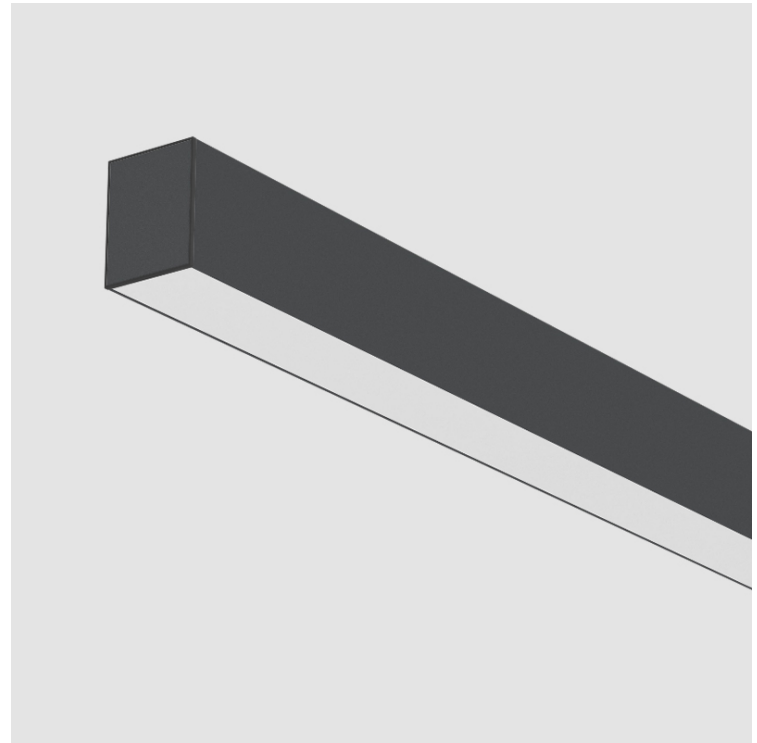

1. To build a product code in our configurator select the specify button on the base model # product page
2. To build a manual product code on this datasheet choose from the options listed below in blue font and add the suffix to the base model #

GENERAL

Series: Slider
Partner: Prolicht
Division: Architectural
Installation: Suspension
Product Type: Linear Profiles
Mounting Location: Ceiling
Light Distribution: Direct / Indirect

PHYSICAL

Shape: Rectangle
Length (mm): 2600
Length (in): 102 3/8
Width (mm): 60
Width (in): 2 3/8
Height (mm): 76
Height (in): 3
Diffuser: [Opal](#) / [Microprism](#) / [Raster Black](#) / [Raster White](#) / [Batwing (Glare Control)](#)
Fixture Finish: [SSR](#) / [BKV](#) / [CWI](#) / [CRY](#) / [HAB](#) / [UFT](#) / [ITA](#) / [RUA](#) / [FTG](#) / [MYG](#) / [LOD](#) / [PUS](#) / [FRO](#) / [FUP](#) / [KIA](#) / [POP](#) / [BLS](#) / [SPG](#) / [MEY](#) / [GOH](#) / [CHC](#) / [COM](#) / [ABZ](#) / [JAG](#) / [OBR](#) / [MOS](#) / [ROR](#)
Fixture Material: Aluminum Die Cast

ELECTRICAL

Lamp Type: LED (Zhaga Standard)
Input Wattage (W): 108
Total Output Wattage (W): 98.2
Dimming: [Non-Dimmable](#)
Driver Included: Yes
Driver Location: Integrated
Driver Type: Constant Current - Universal
Driver Class: Class 2
Input Voltage (V): 120 - 277

LED

Color Temperature (°K): [2700](#) / [3000](#) / [3500](#) / [4000](#)
Max. Delivered Lumen (lm): Max 15131
CRI: >90 CRI
Lamp Life (hrs): 50000

RATINGS AND CERTIFICATIONS

Certified By: CSA Certified to UL and CSA Standards
IP rating: IP40