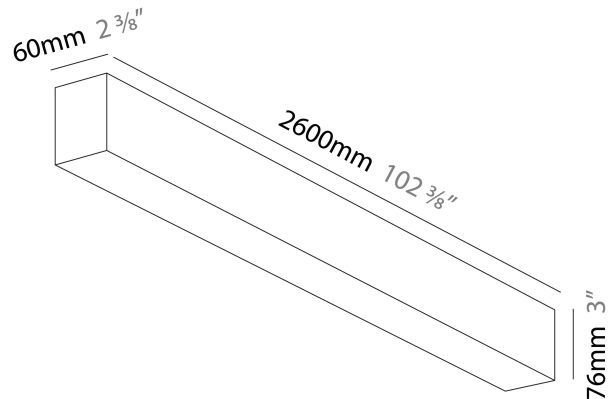

1. To build a product code in our configurator select the specify button on the base model # product page
2. To build a manual product code on this datasheet choose from the options listed below in blue font and add the suffix to the base model #

GENERAL

Series: Slider
Partner: Prolicht
Division: Architectural
Installation: Suspension
Product Type: Linear Profiles
Mounting Location: Ceiling
Light Distribution: Direct / Indirect

PHYSICAL

Shape: Rectangle
Length (mm): 2600
Length (in): 102 3/8
Width (mm): 60
Width (in): 2 3/8
Height (mm): 76
Height (in): 3
Diffuser: [Opal](#) / [Microprism](#) / [Raster Black](#) / [Raster White](#) / [Batwing (Glare Control)](#)
Fixture Finish: [SSR](#) / [BKV](#) / [CWI](#) / [CRY](#) / [HAB](#) / [UFT](#) / [ITA](#) / [RUA](#) / [FTG](#) / [MYG](#) / [LOD](#) / [PUS](#) / [FRO](#) / [FUP](#) / [KIA](#) / [POP](#) / [BLS](#) / [SPG](#) / [MEY](#) / [GOH](#) / [CHC](#) / [COM](#) / [ABZ](#) / [JAG](#) / [OBR](#) / [MOS](#) / [ROR](#)
Fixture Material: Aluminum Die Cast

ELECTRICAL

Lamp Type: LED (Zhaga Standard)
Input Wattage (W): 108
Total Output Wattage (W): 98.2
Dimming: [Non-Dimmable](#)
Driver Included: Yes
Driver Location: Integrated
Driver Type: Constant Current - Universal
Driver Class: Class 2
Input Voltage (V): 120 - 277

LED

Color Temperature (°K): [2700](#) / [3000](#) / [3500](#) / [4000](#)
Max. Delivered Lumen (lm): Max 15131
CRI: >90 CRI
Lamp Life (hrs): 50000

RATINGS AND CERTIFICATIONS

Certified By: CSA Certified to UL and CSA Standards
IP rating: IP40