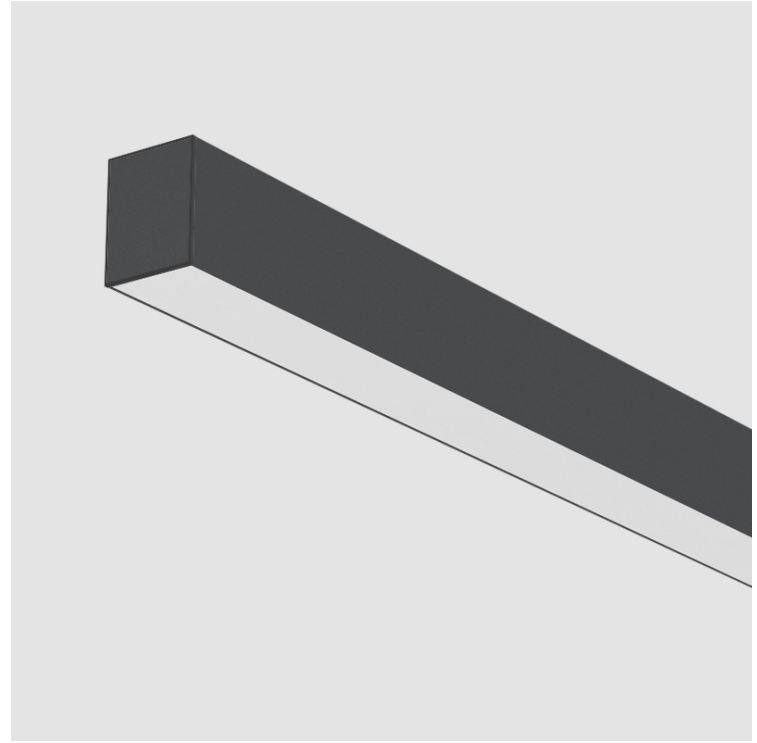

SLIDER SUSPENSION

A300536-

base number   LED   Finishes   Diffuser
Dimming   (Diamond)   Options

PROJECT
TYPE
SPECIFIER
QUANTITY
DATE

DESCRIPTION

Slider Suspension, L.2600mm/102 3/8", Direct/Indirect, 108W LED, Tunable White (2700K-6500K), Max 14851lm, CRI90, IP40, Diffuser Options, Dimmable, No Through Wiring (Includes End Cap)

1. To build a product code in our configurator select the specify button on the base model # product page
2. To build a manual product code on this datasheet choose from the options listed below in blue font and add the suffix to the base model #

GENERAL

Series: Slider
Partner: Prolicht
Division: Architectural
Installation: Suspension
Product Type: Linear Profiles
Mounting Location: Ceiling
Light Distribution: Direct / Indirect

PHYSICAL

Shape: Rectangle
Length (mm): 2600
Length (in): 102 3/8
Width (mm): 60
Width (in): 2 3/8
Height (mm): 76
Height (in): 3
Diffuser: [Opal](#) / [Microprism](#) / [Raster Black](#) / [Raster White](#) / [Batwing (Glare Control)](#)
Fixture Finish: [SSR](#) / [BKV](#) / [CWI](#) / [CRY](#) / [HAB](#) / [UFT](#) / [ITA](#) / [RUA](#) / [FTG](#) / [MYG](#) / [LOD](#) / [PUS](#) / [FRO](#) / [FUP](#) / [KIA](#) / [POP](#) / [BLS](#) / [SPG](#) / [MEY](#) / [GOH](#) / [CHC](#) / [COM](#) / [ABZ](#) / [JAG](#) / [OBR](#) / [MOS](#) / [ROR](#)
Fixture Material: Aluminum Die Cast

ELECTRICAL

Lamp Type: LED (Zhaga Standard)
Input Wattage (W): 108

LED

Color Temperature (°K): 2700-6500 Tunable White
Max. Delivered Lumen (lm): Max 14851
CRI: >90 CRI

RATINGS AND CERTIFICATIONS

Certified By: CSA Certified to UL and CSA Standards
IP rating: IP40