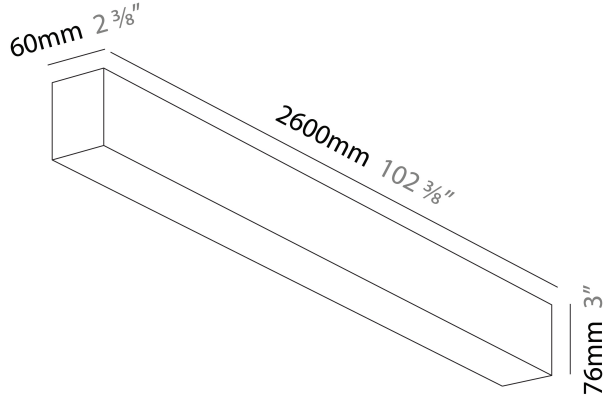

PROJECT	
TYPE	
SPECIFIER	
QUANTITY	
DATE	

SLIDER SUSPENSION

A300536-

base number	LED	Finishes	Diffuser
	Dimming	(Diamond)	Options

DESCRIPTION
Slider Suspension, L.2600mm/102 3/8", Direct/Indirect, 108W LED, Tunable White (2700K-6500K), Max 14851lm, CRI90, IP40, Diffuser Options, Dimmable, No Through Wiring (Includes End Cap)

1. To build a product code in our configurator select the specify button on the base model # product page
2. To build a manual product code on this datasheet choose from the options listed below in blue font and add the suffix to the base model #

GENERAL
Series: Slider
Partner: Prolicht
Division: Architectural
Installation: Suspension
Product Type: Linear Profiles
Mounting Location: Ceiling
Light Distribution: Direct / Indirect

PHYSICAL
Shape: Rectangle
Length (mm): 2600
Length (in): 102 3/8
Width (mm): 60
Width (in): 2 3/8
Height (mm): 76
Height (in): 3
Diffuser: [Opal](#) / [Microprism](#) / [Raster Black](#) / [Raster White](#) / [Batwing (Glare Control)](#)
Fixture Finish: [SSR](#) / [BKV](#) / [CWI](#) / [CRY](#) / [HAB](#) / [UFT](#) / [ITA](#) / [RUA](#) / [FTG](#) / [MYG](#) / [LOD](#) / [PUS](#) / [FRO](#) / [FUP](#) / [KIA](#) / [POP](#) / [BLS](#) / [SPG](#) / [MEY](#) / [GOH](#) / [CHC](#) / [COM](#) / [ABZ](#) / [JAG](#) / [OBR](#) / [MOS](#) / [ROR](#)
Fixture Material: Aluminum Die Cast

ELECTRICAL
Lamp Type: LED (Zhaga Standard)
Input Wattage (W): 108

LED
Color Temperature (°K): 2700-6500 Tunable White
Max. Delivered Lumen (lm): Max 14851
CRI: >90 CRI

RATINGS AND CERTIFICATIONS
Certified By: CSA Certified to UL and CSA Standards
IP rating: IP40