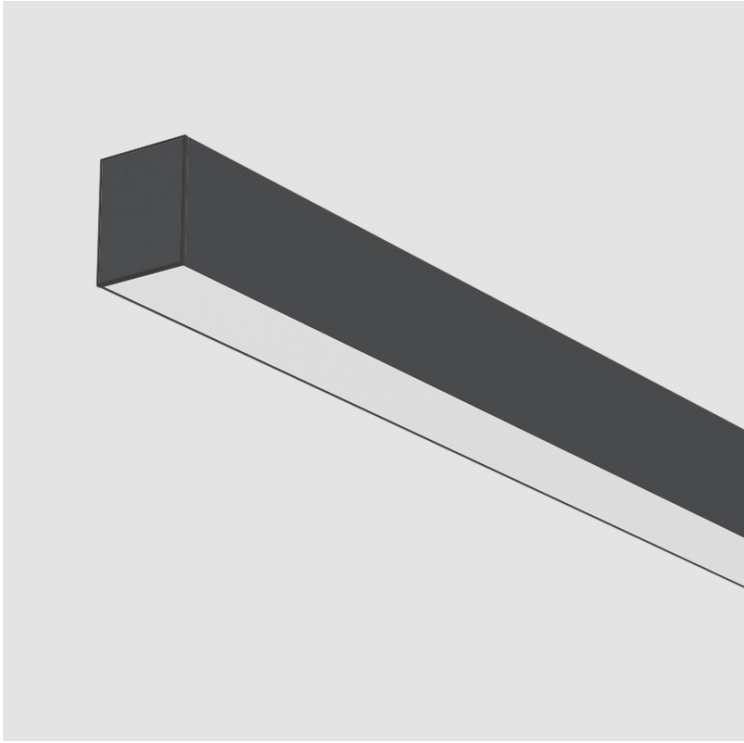

PROJECT	
TYPE	
SPECIFIER	
QUANTITY	
DATE	

SLIDER SUSPENSION

A300536-

base number	LED	Finishes	Diffuser
	Dimming	(Diamond)	Options

DESCRIPTION
Slider Suspension, L.2600mm/102 3/8", Direct/Indirect, 108W LED, Tunable White (2700K-6500K), Max 14851lm, CRI90, IP40, Diffuser Options, Dimmable, No Through Wiring (Includes End Cap)

1. To build a product code in our configurator select the specify button on the base model # product page
2. To build a manual product code on this datasheet choose from the options listed below in blue font and add the suffix to the base model #

GENERAL
Series: Slider
Partner: Prolicht
Division: Architectural
Installation: Suspension
Product Type: Linear Profiles
Mounting Location: Ceiling
Light Distribution: Direct / Indirect

PHYSICAL
Shape: Rectangle
Length (mm): 2600
Length (in): 102 3/8
Width (mm): 60
Width (in): 2 3/8
Height (mm): 76
Height (in): 3
Diffuser: [Opal](#) / [Microprism](#) / [Raster Black](#) / [Raster White](#) / [Batwing (Glare Control)](#)
Fixture Finish: [SSR](#) / [BKV](#) / [CWI](#) / [CRY](#) / [HAB](#) / [UFT](#) / [ITA](#) / [RUA](#) / [FTG](#) / [MYG](#) / [LOD](#) / [PUS](#) / [FRO](#) / [FUP](#) / [KIA](#) / [POP](#) / [BLS](#) / [SPG](#) / [MEY](#) / [GOH](#) / [CHC](#) / [COM](#) / [ABZ](#) / [JAG](#) / [OBR](#) / [MOS](#) / [ROR](#)
Fixture Material: Aluminum Die Cast

ELECTRICAL
Lamp Type: LED (Zhaga Standard)
Input Wattage (W): 108

LED
Color Temperature (°K): 2700-6500 Tunable White
Max. Delivered Lumen (lm): Max 14851
CRI: >90 CRI

RATINGS AND CERTIFICATIONS
Certified By: CSA Certified to UL and CSA Standards
IP rating: IP40