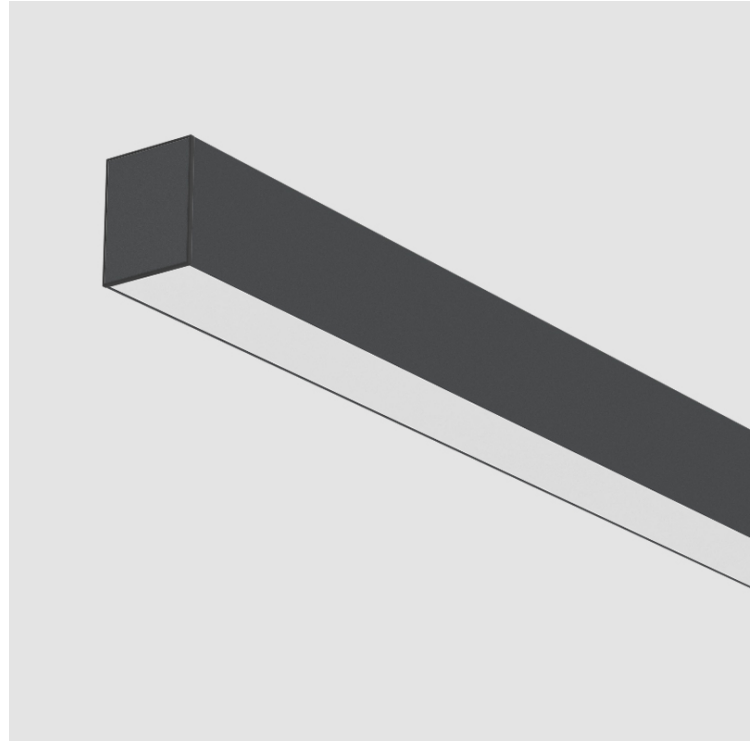

SLIDER SUSPENSION

A300536-

base number   LED   Finishes   Diffuser
Dimming   (Diamond)   Options

PROJECT
TYPE
SPECIFIER
QUANTITY
DATE

DESCRIPTION

Slider Suspension, L.2600mm/102 3/8", Direct/Indirect, 108W LED, Tunable White (2700K-6500K), Max 14851lm, CRI90, IP40, Diffuser Options, Dimmable, No Through Wiring (Includes End Cap)

1. To build a product code in our configurator select the specify button on the base model # product page
2. To build a manual product code on this datasheet choose from the options listed below in blue font and add the suffix to the base model #

GENERAL

Series: Slider
Partner: Prolicht
Division: Architectural
Installation: Suspension
Product Type: Linear Profiles
Mounting Location: Ceiling
Light Distribution: Direct / Indirect

PHYSICAL

Shape: Rectangle
Length (mm): 2600
Length (in): 102 3/8
Width (mm): 60
Width (in): 2 3/8
Height (mm): 76
Height (in): 3
Diffuser: [Opal](#) / [Microprism](#) / [Raster Black](#) / [Raster White](#) / [Batwing (Glare Control)](#)
Fixture Finish: [SSR](#) / [BKV](#) / [CWI](#) / [CRY](#) / [HAB](#) / [UFT](#) / [ITA](#) / [RUA](#) / [FTG](#) / [MYG](#) / [LOD](#) / [PUS](#) / [FRO](#) / [FUP](#) / [KIA](#) / [POP](#) / [BLS](#) / [SPG](#) / [MEY](#) / [GOH](#) / [CHC](#) / [COM](#) / [ABZ](#) / [JAG](#) / [OBR](#) / [MOS](#) / [ROR](#)
Fixture Material: Aluminum Die Cast

ELECTRICAL

Lamp Type: LED (Zhaga Standard)
Input Wattage (W): 108

LED

Color Temperature (°K): 2700-6500 Tunable White
Max. Delivered Lumen (lm): Max 14851
CRI: >90 CRI

RATINGS AND CERTIFICATIONS

Certified By: CSA Certified to UL and CSA Standards
IP rating: IP40