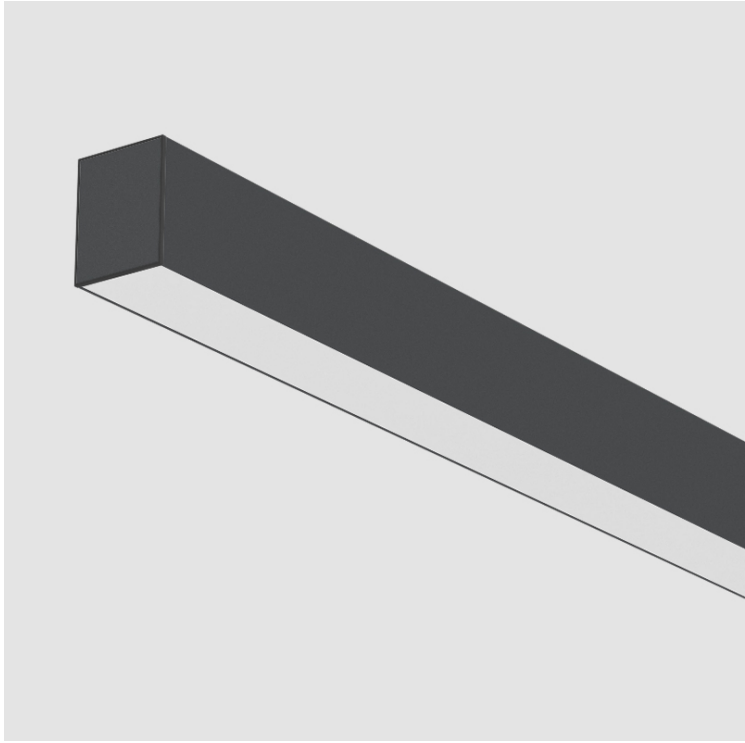

SLIDER SUSPENSION

A300538-

base number	LED Dimming	Finishes (Diamond)	Diffuser Options	Diffuser Options

DESCRIPTION
Slider Suspension, L.2800mm/110 1/4", Direct/Indirect, 60W LED, Tunable White (2700K-6500K), Max 16039 lm, CRI90, IP40, Diffuser Options, Dimmable, No Through Wiring (Includes End Cap)

1. To build a product code in our configurator select the specify button on the base model # product page
2. To build a manual product code on this datasheet choose from the options listed below in blue font and add the suffix to the base model #

GENERAL
Series: Slider
Partner: Prolicht
Division: Architectural
Installation: Suspension
Product Type: Linear Profiles
Mounting Location: Ceiling
Light Distribution: Direct / Indirect

PHYSICAL
Shape: Rectangle
Length (mm): 2800
Length (in): 110 3/4
Width (mm): 60
Width (in): 2 3/8
Height (mm): 76
Height (in): 3
Diffuser: [Opal](#) / [Microprism](#) / [Raster Black](#) / [Raster White](#) / [Batwing (Glare Control)](#)
Fixture Finish: [SSR](#) / [BKV](#) / [CWI](#) / [CRY](#) / [HAB](#) / [UFT](#) / [ITA](#) / [RUA](#) / [FTG](#) / [MYG](#) / [LOD](#) / [PUS](#) / [FRO](#) / [FUP](#) / [KIA](#) / [POP](#) / [BLS](#) / [SPG](#) / [MEY](#) / [GOH](#) / [CHC](#) / [COM](#) / [ABZ](#) / [JAG](#) / [OBR](#) / [MOS](#) / [ROR](#)
Fixture Material: Aluminum Die Cast

ELECTRICAL
Lamp Type: LED (Zhaga Standard)
Input Wattage (W): 116

LED
Color Temperature (°K): 2700-6500 Tunable White
Max. Delivered Lumen (lm): Max 16039
CRI: >90 CRI

RATINGS AND CERTIFICATIONS
Certified By: CSA Certified to UL and CSA Standards
IP rating: IP40