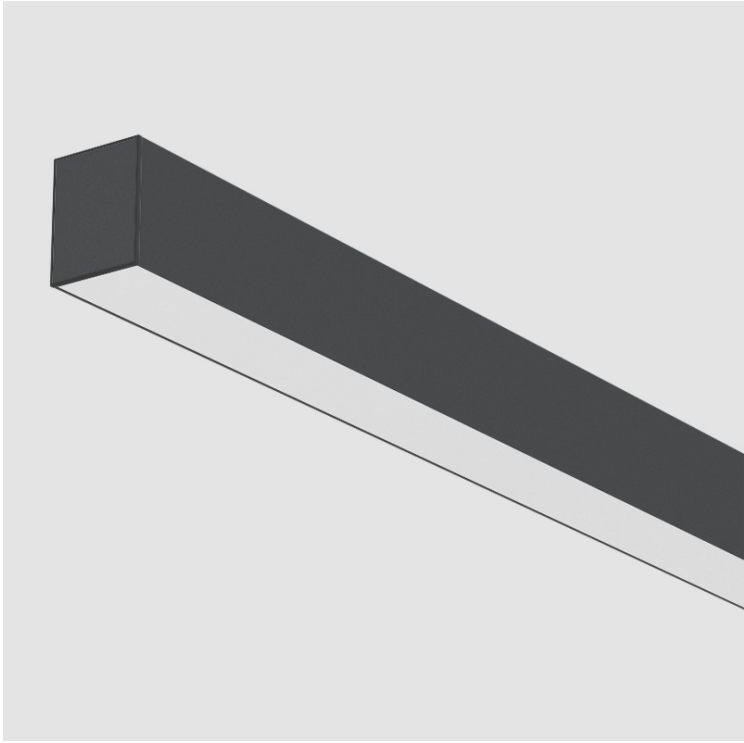

1. To build a product code in our configurator select the specify button on the base model # product page
2. To build a manual product code on this datasheet choose from the options listed below in blue font and add the suffix to the base model #

GENERAL
Series: Slider
Partner: Prolicht
Division: Architectural
Installation: Suspension
Product Type: Linear Profiles
Mounting Location: Ceiling
Light Distribution: Direct / Indirect

PHYSICAL
Shape: Rectangle
Length (mm): 3000
Length (in): 118 1/8
Width (mm): 60
Width (in): 2 3/8
Height (mm): 76
Height (in): 3
Diffuser: [Opal](#) / [Microprism](#) / [Raster Black](#) / [Raster White](#) / [Batwing (Glare Control)](#)
Fixture Finish: [SSR](#) / [BKV](#) / [CWI](#) / [CRY](#) / [HAB](#) / [UFT](#) / [ITA](#) / [RUA](#) / [FTG](#) / [MYG](#) / [LOD](#) / [PUS](#) / [FRO](#) / [FUP](#) / [KIA](#) / [POP](#) / [BLS](#) / [SPG](#) / [MEY](#) / [GOH](#) / [CHC](#) / [COM](#) / [ABZ](#) / [JAG](#) / [OBR](#) / [MOS](#) / [ROR](#)
Fixture Material: Aluminum Die Cast

ELECTRICAL
Lamp Type: LED (Zhaga Standard)
Input Wattage (W): 125
Total Output Wattage (W): 113.7
[Dimming: Non-Dimmable](#)
Driver Included: Yes
Driver Location: Integrated
Driver Type: Constant Current - Universal
Driver Class: Class 2
Input Voltage (V): 120 - 277

LED
Color Temperature (°K): 2700 / 3000 / 3500 / 4000
Max. Delivered Lumen (lm): Max 17549
CRI: >90 CRI
Lamp Life (hrs): 50000

RATINGS AND CERTIFICATIONS
Certified By: CSA Certified to UL and CSA Standards
IP rating: IP40