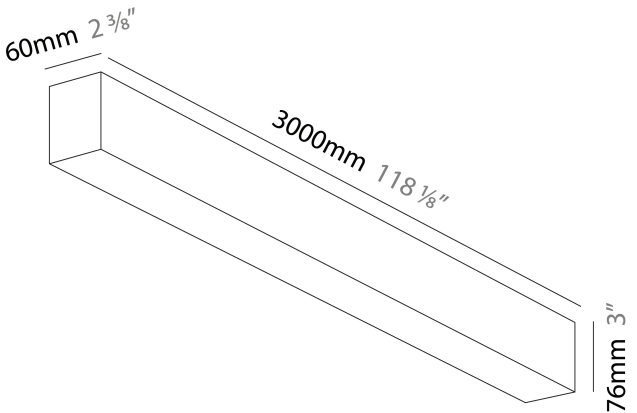

1. To build a product code in our configurator select the specify button on the base model # product page
2. To build a manual product code on this datasheet choose from the options listed below in blue font and add the suffix to the base model #

GENERAL
Series: Slider
Partner: Prolicht
Division: Architectural
Installation: Suspension
Product Type: Linear Profiles
Mounting Location: Ceiling
Light Distribution: Direct / Indirect

PHYSICAL
Shape: Rectangle
Length (mm): 3000
Length (in): 118 1/8
Width (mm): 60
Width (in): 2 3/8
Height (mm): 76
Height (in): 3
Diffuser: [Opal](#) / [Microprism](#) / [Raster Black](#) / [Raster White](#) / [Batwing (Glare Control)](#)
Fixture Finish: [SSR](#) / [BKV](#) / [CWI](#) / [CRY](#) / [HAB](#) / [UFT](#) / [ITA](#) / [RUA](#) / [FTG](#) / [MYG](#) / [LOD](#) / [PUS](#) / [FRO](#) / [FUP](#) / [KIA](#) / [POP](#) / [BLS](#) / [SPG](#) / [MEY](#) / [GOH](#) / [CHC](#) / [COM](#) / [ABZ](#) / [JAG](#) / [OBR](#) / [MOS](#) / [ROR](#)
Fixture Material: Aluminum Die Cast

ELECTRICAL
Lamp Type: LED (Zhaga Standard)
Input Wattage (W): 125
Total Output Wattage (W): 113.7
[Dimming: Non-Dimmable](#)
Driver Included: Yes
Driver Location: Integrated
Driver Type: Constant Current - Universal
Driver Class: Class 2
Input Voltage (V): 120 - 277

LED
Color Temperature (°K): 2700 / 3000 / 3500 / 4000
Max. Delivered Lumen (lm): Max 17549
CRI: >90 CRI
Lamp Life (hrs): 50000

RATINGS AND CERTIFICATIONS
Certified By: CSA Certified to UL and CSA Standards
IP rating: IP40