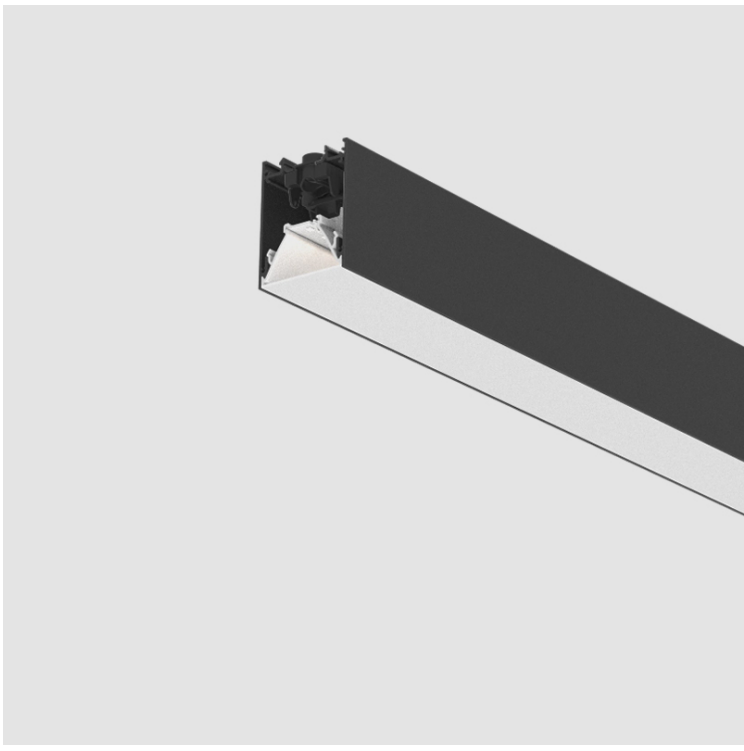

1. To build a product code in our configurator select the specify button on the base model # product page
2. To build a manual product code on this datasheet choose from the options listed below in blue font and add the suffix to the base model #

GENERAL
Series: Slider
Partner: Prolicht
Division: Architectural
Installation: Suspension
Product Type: Linear Profiles
Mounting Location: Ceiling
Light Distribution: Direct / Indirect

PHYSICAL
Shape: Rectangle
Length (mm): 1000
Length (in): 39 3/8"
Width (mm): 60
Width (in): 2 3/8"
Height (mm): 76
Height (in): 3
Diffuser: [Opal](#) / [Microprism](#) / [Raster Black](#) / [Raster White](#) / [Batwing (Glare Control)](#)
Fixture Finish: [SSR](#) / [BKV](#) / [CWI](#) / [CRY](#) / [HAB](#) / [UFT](#) / [ITA](#) / [RUA](#) / [FTG](#) / [MYG](#) / [LOD](#) / [PUS](#) / [FRO](#) / [FUP](#) / [KIA](#) / [POP](#) / [BLS](#) / [SPG](#) / [MEY](#) / [GOH](#) / [CHC](#) / [COM](#) / [ABZ](#) / [JAG](#) / [OBR](#) / [MOS](#) / [ROR](#)
Fixture Material: Aluminum Die Cast

ELECTRICAL
Lamp Type: LED (Zhaga Standard)
Input Wattage (W): 39
Total Output Wattage (W): 35.5
Dimming: [Non-Dimmable](#)
Driver Included: Yes
Driver Location: Integrated
Driver Type: Constant Current - Universal
Driver Class: Class 2
Input Voltage (V): 120 - 277

LED
Color Temperature (°K): 2700 / 3000 / 3500 / 4000
Max. Delivered Lumen (lm): Max 5440
CRI: >90 CRI
Lamp Life (hrs): 50000

RATINGS AND CERTIFICATIONS
Certified By: CSA Certified to UL and CSA Standards
IP rating: IP40

PROJECT
TYPE
SPECIFIER
QUANTITY
DATE