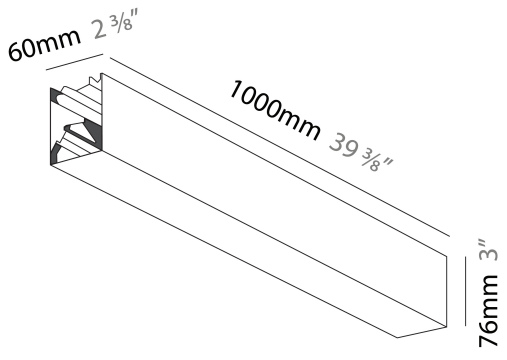

1. To build a product code in our configurator select the specify button on the base model # product page
2. To build a manual product code on this datasheet choose from the options listed below in blue font and add the suffix to the base model #

GENERAL
Series: Slider
Partner: Prolicht
Division: Architectural
Installation: Suspension
Product Type: Linear Profiles
Mounting Location: Ceiling
Light Distribution: Direct / Indirect

PHYSICAL
Shape: Rectangle
Length (mm): 1000
Length (in): 39 3/8"
Width (mm): 60
Width (in): 2 3/8"
Height (mm): 76
Height (in): 3
Diffuser: [Opal](#) / [Microprism](#) / [Raster Black](#) / [Raster White](#) / [Batwing (Glare Control)](#)
Fixture Finish: [SSR](#) / [BKV](#) / [CWI](#) / [CRY](#) / [HAB](#) / [UFT](#) / [ITA](#) / [RUA](#) / [FTG](#) / [MYG](#) / [LOD](#) / [PUS](#) / [FRO](#) / [FUP](#) / [KIA](#) / [POP](#) / [BLS](#) / [SPG](#) / [MEY](#) / [GOH](#) / [CHC](#) / [COM](#) / [ABZ](#) / [JAG](#) / [OBR](#) / [MOS](#) / [ROR](#)
Fixture Material: Aluminum Die Cast

ELECTRICAL
Lamp Type: LED (Zhaga Standard)
Input Wattage (W): 39
Total Output Wattage (W): 35.5
Dimming: [Non-Dimmable](#)
Driver Included: Yes
Driver Location: Integrated
Driver Type: Constant Current - Universal
Driver Class: Class 2
Input Voltage (V): 120 - 277

LED
Color Temperature (°K): 2700 / 3000 / 3500 / 4000
Max. Delivered Lumen (lm): Max 5440
CRI: >90 CRI
Lamp Life (hrs): 50000

RATINGS AND CERTIFICATIONS
Certified By: CSA Certified to UL and CSA Standards
IP rating: IP40

PROJECT
TYPE
SPECIFIER
QUANTITY
DATE