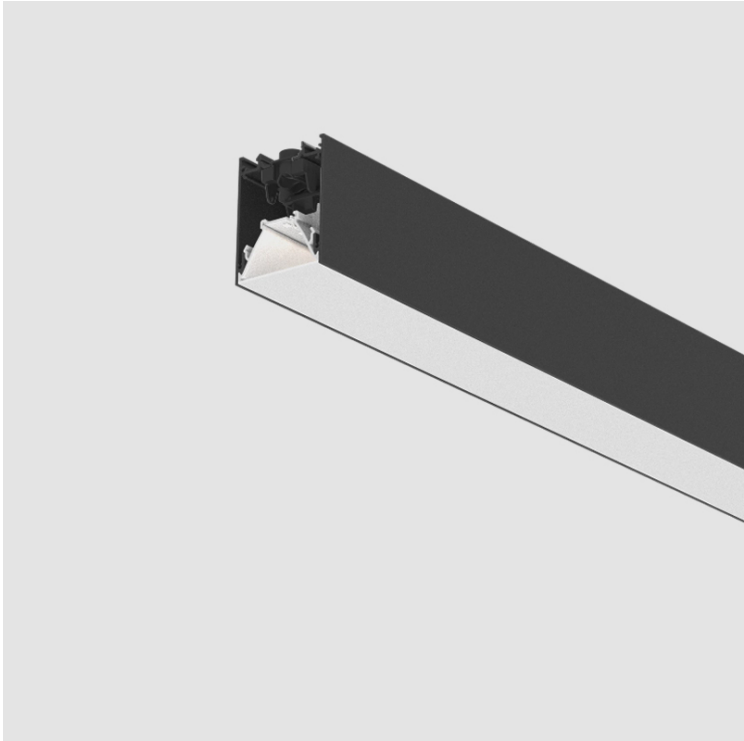

SLIDER SUSPENSION

A300546-

base number	LED Dimming	Finishes (Diamond)	Diffuser Options	Diffuser Options

DESCRIPTION
Slider Suspension, L.1200mm/47 1/4", Direct/Indirect, 47W LED, Tunable White (2700K-6500K), Max 6534lm, CRI90, IP40, Diffuser Options, Dimmable, Through Wiring (Doesnot Include End Cap)

1. To build a product code in our configurator select the specify button on the base model # product page
2. To build a manual product code on this datasheet choose from the options listed below in blue font and add the suffix to the base model #

GENERAL
Series: Slider
Partner: Prolicht
Division: Architectural
Installation: Suspension
Product Type: Linear Profiles
Mounting Location: Ceiling
Light Distribution: Direct / Indirect

PHYSICAL
Shape: Rectangle
Length (mm): 1200
Length (in): 47 1/4
Width (mm): 60
Width (in): 2 3/8
Height (mm): 76
Height (in): 3
Diffuser: [Opal](#) / [Microprism](#) / [Raster Black](#) / [Raster White](#) / [Batwing (Glare Control)](#)
Fixture Finish: [SSR](#) / [BKV](#) / [CWI](#) / [CRY](#) / [HAB](#) / [UFT](#) / [ITA](#) / [RUA](#) / [FTG](#) / [MYG](#) / [LOD](#) / [PUS](#) / [FRO](#) / [FUP](#) / [KIA](#) / [POP](#) / [BLS](#) / [SPG](#) / [MEY](#) / [GOH](#) / [CHC](#) / [COM](#) / [ABZ](#) / [JAG](#) / [OBR](#) / [MOS](#) / [ROR](#)
Fixture Material: Aluminum Die Cast

ELECTRICAL
Lamp Type: LED (Zhaga Standard)
Input Wattage (W): 47

LED
Color Temperature (°K): 2700-6500 Tunable White
Max. Delivered Lumen (lm): Max 6534
CRI: >90 CRI

RATINGS AND CERTIFICATIONS
Certified By: CSA Certified to UL and CSA Standards
IP rating: IP40