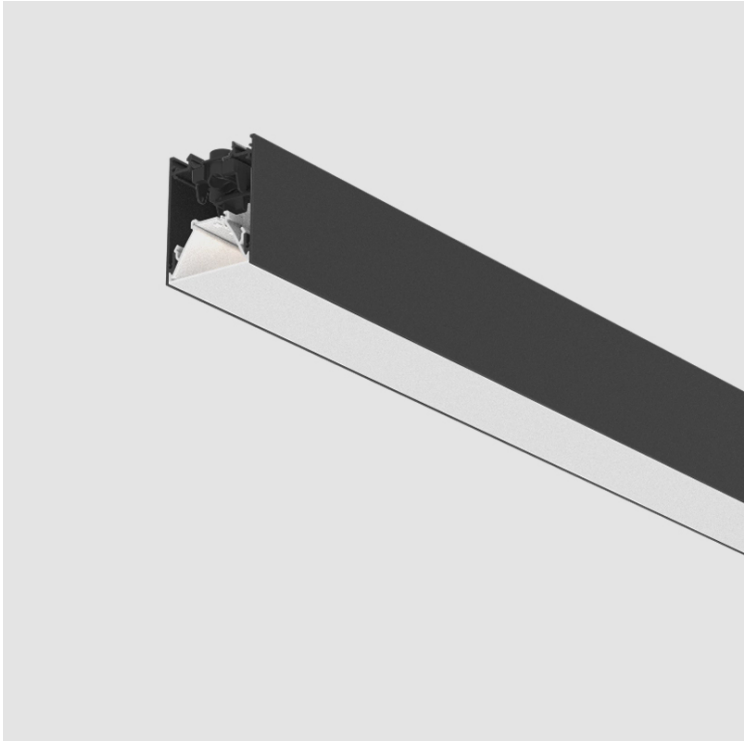

1. To build a product code in our configurator select the specify button on the base model # product page
2. To build a manual product code on this datasheet choose from the options listed below in blue font and add the suffix to the base model #

GENERAL
Series: Slider
Partner: Prolicht
Division: Architectural
Installation: Suspension
Product Type: Linear Profiles
Mounting Location: Ceiling
Light Distribution: Direct / Indirect

PHYSICAL
Shape: Rectangle
Length (mm): 1800
Length (in): 70 7/8
Width (mm): 60
Width (in): 2 3/8
Height (mm): 76
Height (in): 3
Diffuser: [Opal](#) / [Microprism](#) / [Raster Black](#) / [Raster White](#) / [Batwing (Glare Control)](#)
Fixture Finish: [SSR](#) / [BKV](#) / [CWI](#) / [CRY](#) / [HAB](#) / [UFT](#) / [ITA](#) / [RUA](#) / [FTG](#) / [MYG](#) / [LOD](#) / [PUS](#) / [FRO](#) / [FUP](#) / [KIA](#) / [POP](#) / [BLS](#) / [SPG](#) / [MEY](#) / [GOH](#) / [CHC](#) / [COM](#) / [ABZ](#) / [JAG](#) / [OBR](#) / [MOS](#) / [ROR](#)
Fixture Material: Aluminum Die Cast

ELECTRICAL
Lamp Type: LED (Zhaga Standard)
Input Wattage (W): 73
Total Output Wattage (W): 66.4
[Dimming: Non-Dimmable](#)
Driver Included: Yes
Driver Location: Integrated
Driver Type: Constant Current - Universal
Driver Class: Class 2
Input Voltage (V): 120 - 277

LED
Color Temperature (°K): 2700 / 3000 / 3500 / 4000
Max. Delivered Lumen (lm): Max 10285
CRI: >90 CRI
Lamp Life (hrs): 50000

RATINGS AND CERTIFICATIONS
Certified By: CSA Certified to UL and CSA Standards
IP rating: IP40