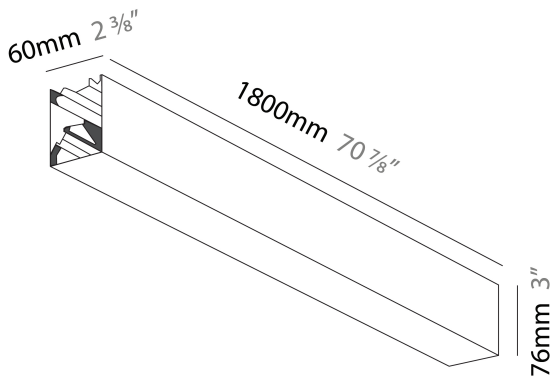

1. To build a product code in our configurator select the specify button on the base model # product page
2. To build a manual product code on this datasheet choose from the options listed below in blue font and add the suffix to the base model #

GENERAL
Series: Slider
Partner: Prolicht
Division: Architectural
Installation: Suspension
Product Type: Linear Profiles
Mounting Location: Ceiling
Light Distribution: Direct / Indirect

PHYSICAL
Shape: Rectangle
Length (mm): 1800
Length (in): 70 7/8
Width (mm): 60
Width (in): 2 3/8
Height (mm): 76
Height (in): 3
Diffuser: [Opal](#) / [Microprism](#) / [Raster Black](#) / [Raster White](#) / [Batwing (Glare Control)](#)
Fixture Finish: [SSR](#) / [BKV](#) / [CWI](#) / [CRY](#) / [HAB](#) / [UFT](#) / [ITA](#) / [RUA](#) / [FTG](#) / [MYG](#) / [LOD](#) / [PUS](#) / [FRO](#) / [FUP](#) / [KIA](#) / [POP](#) / [BLS](#) / [SPG](#) / [MEY](#) / [GOH](#) / [CHC](#) / [COM](#) / [ABZ](#) / [JAG](#) / [OBR](#) / [MOS](#) / [ROR](#)
Fixture Material: Aluminum Die Cast

ELECTRICAL
Lamp Type: LED (Zhaga Standard)
Input Wattage (W): 73
Total Output Wattage (W): 66.4
[Dimming: Non-Dimmable](#)
Driver Included: Yes
Driver Location: Integrated
Driver Type: Constant Current - Universal
Driver Class: Class 2
Input Voltage (V): 120 - 277

LED
Color Temperature (°K): 2700 / 3000 / 3500 / 4000
Max. Delivered Lumen (lm): Max 10285
CRI: >90 CRI
Lamp Life (hrs): 50000

RATINGS AND CERTIFICATIONS
Certified By: CSA Certified to UL and CSA Standards
IP rating: IP40