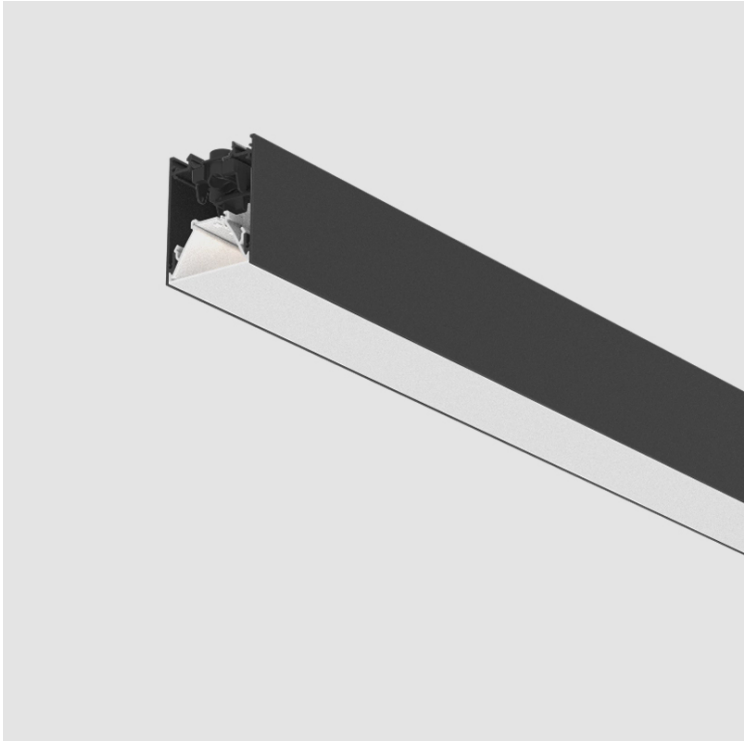

SLIDER SUSPENSION

A300552-

base number	LED Dimming	Finishes (Diamond)	Diffuser Options	Diffuser Options

DESCRIPTION
Slider Suspension, L.1800mm/70 7/8", Direct/Indirect, 73W LED, Tunable White (2700K-6500K), Max 10098lm, CRI90, IP40, Diffuser Options, Dimmable, Through Wiring (Doesnot Include End Cap)

1. To build a product code in our configurator select the specify button on the base model # product page
2. To build a manual product code on this datasheet choose from the options listed below in blue font and add the suffix to the base model #

GENERAL
Series: Slider
Partner: Prolicht
Division: Architectural
Installation: Suspension
Product Type: Linear Profiles
Mounting Location: Ceiling
Light Distribution: Direct / Indirect

PHYSICAL
Shape: Rectangle
Length (mm): 1800
Length (in): 70 7/8
Width (mm): 60
Width (in): 2 3/8
Height (mm): 76
Height (in): 3
Diffuser: [Opal](#) / [Microprism](#) / [Raster Black](#) / [Raster White](#) / [Batwing (Glare Control)](#)
Fixture Finish: [SSR](#) / [BKV](#) / [CWI](#) / [CRY](#) / [HAB](#) / [UFT](#) / [ITA](#) / [RUA](#) / [FTG](#) / [MYG](#) / [LOD](#) / [PUS](#) / [FRO](#) / [FUP](#) / [KIA](#) / [POP](#) / [BLS](#) / [SPG](#) / [MEY](#) / [GOH](#) / [CHC](#) / [COM](#) / [ABZ](#) / [JAG](#) / [OBR](#) / [MOS](#) / [ROR](#)
Fixture Material: Aluminum Die Cast

ELECTRICAL
Lamp Type: LED (Zhaga Standard)
Input Wattage (W): 73

LED
Color Temperature (°K): 2700-6500 Tunable White
Max. Delivered Lumen (lm): Max 10098
CRI: >90 CRI

RATINGS AND CERTIFICATIONS
Certified By: CSA Certified to UL and CSA Standards
IP rating: IP40