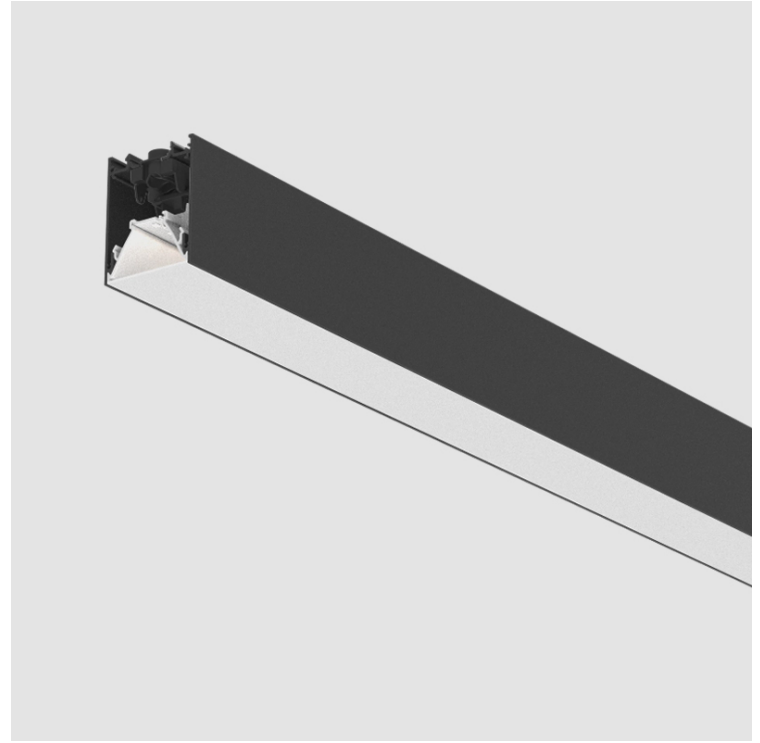

1. To build a product code in our configurator select the specify button on the base model # product page
2. To build a manual product code on this datasheet choose from the options listed below in blue font and add the suffix to the base model #

GENERAL
Series: Slider
Brand: Prolicht
Division: Architectural
Mounting Type: Suspension
Mounting Location: Ceiling
Subcategory: Profile

PHYSICAL
Shape: Rectangle
Length (mm): 2400
Length (in): 94 1/2
Width (mm): 60
Width (in): 2 3/8
Height (mm): 76
Height (in): 3
Light Distribution: Direct / Indirect
Diffuser: Diffuser - Opal, Micro-prism, Raster Black, Raster White, Glare Control
Fixture Finish: SSR / BKV / CWI / CRY / HAB / UFT / ITA / RUA / FTG / MYG / LOD / PUS / FRO / FUP / KIA / POP / BLS / SPG / MEY / GOH / GUM / CHC / COM / ABZ / JAG / OBR / MOS / ROR
Fixture Material: Aluminum Die Cast

ELECTRICAL
Lamp Type: LED (Zhaga Standard)
Input Wattage (W): 99
Total Output Wattage (W): 90
Dimming: Non-Dimmable
Driver Included: Yes
Driver Location: Integrated
Driver Type: Constant Current - Universal
Driver Class: Class 2
Input Voltage (V): 120 - 277

LED
Color Temperature (°K): 2700 / 3000 / 3500 / 4000
Max. Delivered Lumen (lm): Max 13917
CRI: >90 CRI
Lamp Life (hrs): 50000

RATINGS AND CERTIFICATIONS
Certified By: CSA Certified to UL and CSA Standards
IP rating: IP40