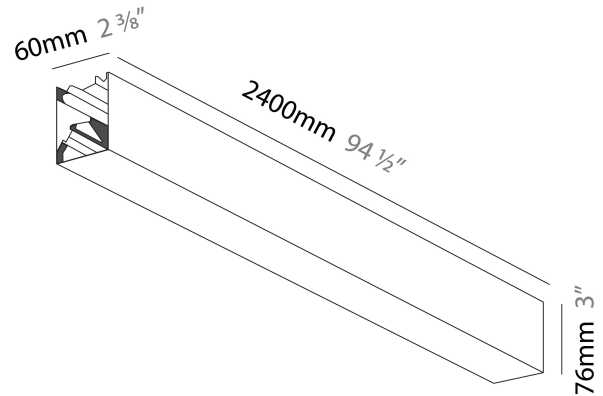

1. To build a product code in our configurator select the specify button on the base model # product page
2. To build a manual product code on this datasheet choose from the options listed below in blue font and add the suffix to the base model #

GENERAL
Series: Slider
Brand: Prolicht
Division: Architectural
Mounting Type: Suspension
Mounting Location: Ceiling
Subcategory: Profile

PHYSICAL
Shape: Rectangle
Length (mm): 2400
Length (in): 94 1/2
Width (mm): 60
Width (in): 2 3/8
Height (mm): 76
Height (in): 3
Light Distribution: Direct / Indirect
Diffuser: Diffuser - Opal, Micro-prism, Raster Black, Raster White, Glare Control
Fixture Finish: SSR / BKV / CWI / CRY / HAB / UFT / ITA / RUA / FTG / MYG / LOD / PUS / FRO / FUP / KIA / POP / BLS / SPG / MEY / GOH / GUM / CHC / COM / ABZ / JAG / OBR / MOS / ROR
Fixture Material: Aluminum Die Cast

ELECTRICAL
Lamp Type: LED (Zhaga Standard)
Input Wattage (W): 99
Total Output Wattage (W): 90
Dimming: Non-Dimmable
Driver Included: Yes
Driver Location: Integrated
Driver Type: Constant Current - Universal
Driver Class: Class 2
Input Voltage (V): 120 - 277

LED
Color Temperature (°K): 2700 / 3000 / 3500 / 4000
Max. Delivered Lumen (lm): Max 13917
CRI: >90 CRI
Lamp Life (hrs): 50000

RATINGS AND CERTIFICATIONS
Certified By: CSA Certified to UL and CSA Standards
IP rating: IP40