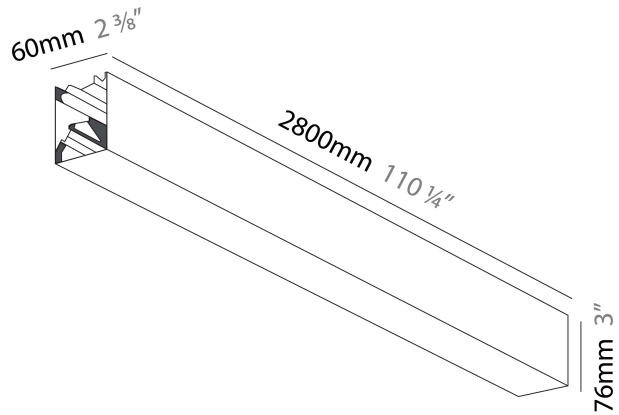

SLIDER SUSPENSION

A300562-

base number	LED Dimming	Finishes (Diamond)	Diffuser Options	Diffuser Options

DESCRIPTION
Slider Suspension, L.2800mm/110 1/4", Direct/Indirect, 60W LED, Tunable White (2700K-6500K), Max 16039 lm, CRI90, IP40, Diffuser Options, Dimmable, Through Wiring (Doesnot Include End Cap)

1. To build a product code in our configurator select the specify button on the base model # product page
2. To build a manual product code on this datasheet choose from the options listed below in blue font and add the suffix to the base model #

GENERAL
Series: Slider
Partner: Prolicht
Division: Architectural
Installation: Suspension
Product Type: Linear Profiles
Mounting Location: Ceiling
Light Distribution: Direct / Indirect

PHYSICAL
Shape: Rectangle
Length (mm): 2800
Length (in): 110 3/4
Width (mm): 60
Width (in): 2 3/8
Height (mm): 76
Height (in): 3
Diffuser: Opal / Microprism / Raster Black / Raster White / Batwing (Glare Control)
Fixture Finish: SSR / BKV / CWI / CRY / HAB / UFT / ITA / RUA / FTG / MYG / LOD / PUS / FRO / FUP / KIA / POP / BLS / SPG / MEY / GOH / CHC / COM / ABZ / JAG / OBR / MOS / ROR
Fixture Material: Aluminum Die Cast

ELECTRICAL
Lamp Type: LED (Zhaga Standard)
Input Wattage (W): 116

LED
Color Temperature (°K): 2700-6500 Tunable White
Max. Delivered Lumen (lm): Max 16039
CRI: >90 CRI

RATINGS AND CERTIFICATIONS
Certified By: CSA Certified to UL and CSA Standards
IP rating: IP40