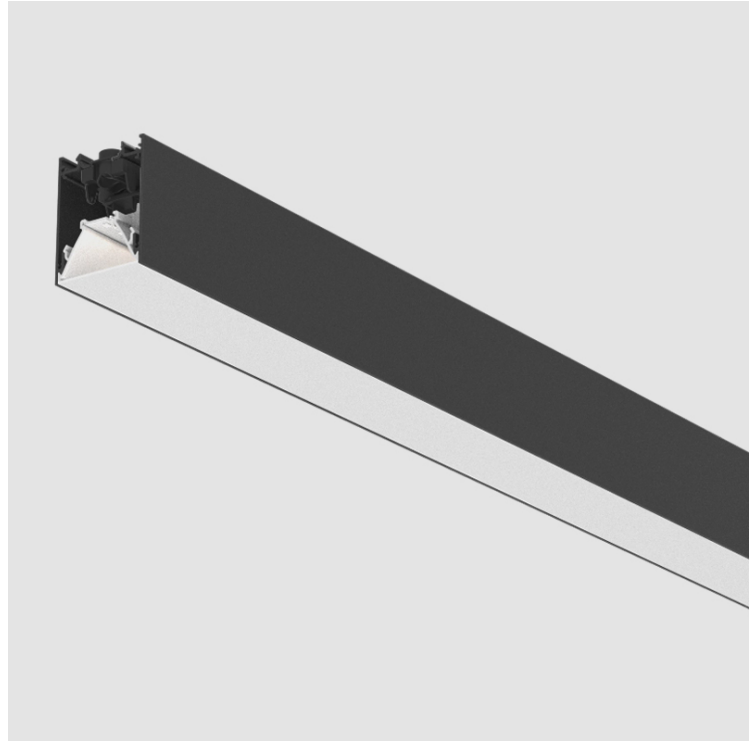

SLIDER SUSPENSION

A300562-

base number	LED Dimming	Finishes (Diamond)	Diffuser Options	Diffuser Options

DESCRIPTION
Slider Suspension, L.2800mm/110 1/4", Direct/Indirect, 60W LED, Tunable White (2700K-6500K), Max 16039 lm, CRI90, IP40, Diffuser Options, Dimmable, Through Wiring (Doesnot Include End Cap)

1. To build a product code in our configurator select the specify button on the base model # product page
2. To build a manual product code on this datasheet choose from the options listed below in blue font and add the suffix to the base model #

GENERAL
Series: Slider
Partner: Prolicht
Division: Architectural
Installation: Suspension
Product Type: Linear Profiles
Mounting Location: Ceiling
Light Distribution: Direct / Indirect

PHYSICAL
Shape: Rectangle
Length (mm): 2800
Length (in): 110 3/4
Width (mm): 60
Width (in): 2 3/8
Height (mm): 76
Height (in): 3
Diffuser: Opal / Microprism / Raster Black / Raster White / Batwing (Glare Control)
Fixture Finish: SSR / BKV / CWI / CRY / HAB / UFT / ITA / RUA / FTG / MYG / LOD / PUS / FRO / FUP / KIA / POP / BLS / SPG / MEY / GOH / CHC / COM / ABZ / JAG / OBR / MOS / ROR
Fixture Material: Aluminum Die Cast

ELECTRICAL
Lamp Type: LED (Zhaga Standard)
Input Wattage (W): 116

LED
Color Temperature (°K): 2700-6500 Tunable White
Max. Delivered Lumen (lm): Max 16039
CRI: >90 CRI

RATINGS AND CERTIFICATIONS
Certified By: CSA Certified to UL and CSA Standards
IP rating: IP40