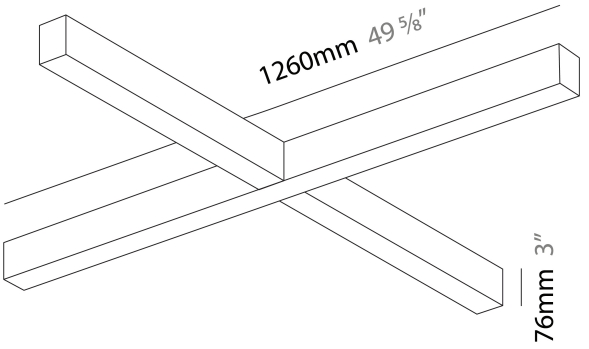

### A300565-

base number    LED Dimming    Color Temperature    Finishes (Diamond)    Diffuser Options

**DESCRIPTION**  
 Slider X Suspension, L.1260mm / 49 5/8" x 1260mm / 49 5/8", Direct/Indirect, 86W LED, 2700K, 3000K, 3500K, 4000K, Max 12084lm, CRI90, IP40, Diffuser Options, Dimmable, No Through Wiring (Includes End Cap)

**PHYSICAL**  
 Shape: Abstract  
 Length (mm): 1260  
 Length (in): 49 5/8  
 Width (mm): 1260  
 Width (in): 49 5/8  
 Height (mm): 76  
 Height (in): 3  
 Diffuser: Diffuser - Opal, Micro-prism, Glare Control  
 Fixture Finish: SSR / BKV / CWI / CRY / HAB / UFT / ITA / RUA / FTG / MYG / LOD / PUS / FRO / FUP / KIA / POP / BLS / SPG / MEY / GOH / CHC / COM / ABZ / JAG / OBR / MOS / ROR  
 Fixture Material: Aluminum Die Cast