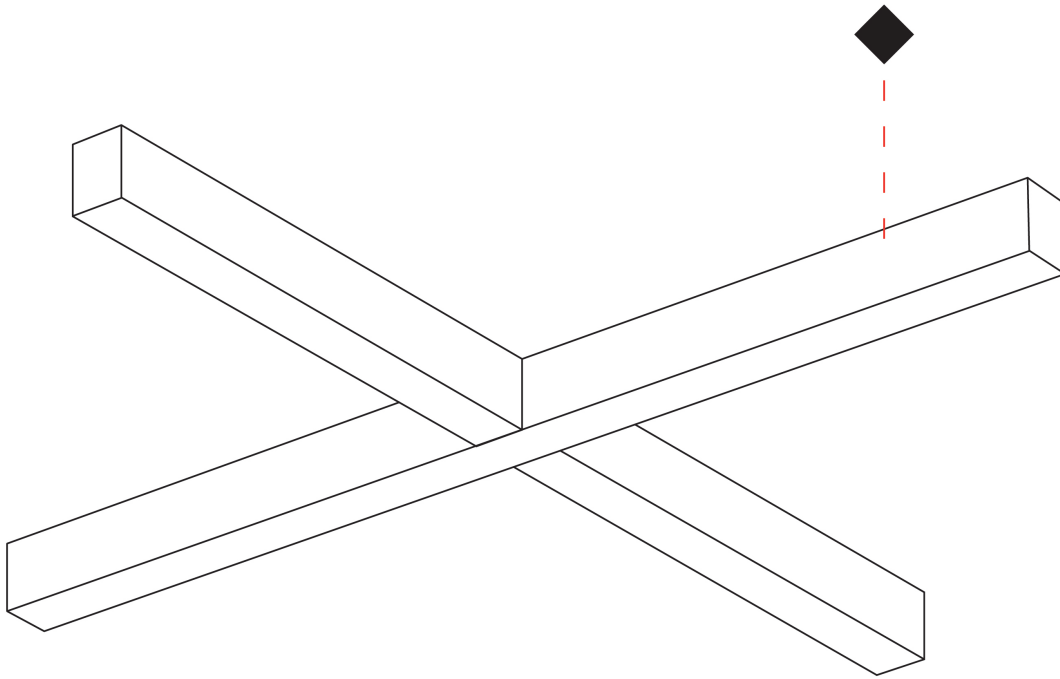

SLIDER SUSPENSION

A300565-

PROJECT _____

TYPE _____

SPECIFIER _____

QUANTITY _____

DATE _____