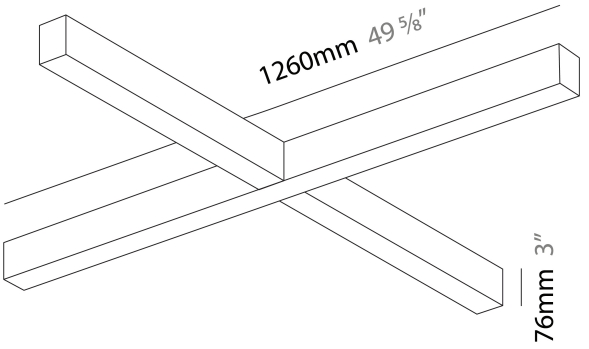

1. To build a product code in our configurator select the specify button on the base model # product page
2. To build a manual product code on this datasheet choose from the options listed below in blue font and add the suffix to the base model #

GENERAL
Series: Slider
Partner: Prolicht
Division: Architectural
Installation: Suspension
Product Type: Linear Profiles
Mounting Location: Ceiling
Light Distribution: Direct / Indirect

PHYSICAL
Shape: Abstract
Length (mm): 1260
Length (in): 49 5/8
Width (mm): 1260
Width (in): 49 5/8
Height (mm): 76
Height (in): 3
Diffuser: Diffuser - Opal, Micro-prism, Glare Control
Fixture Finish: SSR / BKV / CWI / CRY / HAB / UFT / ITA / RUA / FTG / MYG / LOD / PUS / FRO / FUP / KIA / POP / BLS / SPG / MEY / GOH / CHC / COM / ABZ / JAG / OBR / MOS / ROR
Fixture Material: Aluminum Die Cast

ELECTRICAL
Lamp Type: LED (Zhaga Standard)
Input Wattage (W): 86
Total Output Wattage (W): 78.2
Dimming: Non-Dimmable
Driver Included: Yes
Driver Location: Integrated
Driver Type: Constant Current - Universal
Driver Class: Class 2
Input Voltage (V): 120 - 277

LED
Color Temperature (°K): 2700 / 3000 / 3500 / 4000
Max. Delivered Lumen (lm): Max 12084
CRI: >90 CRI
Lamp Life (hrs): 50000

RATINGS AND CERTIFICATIONS
Certified By: CSA Certified to UL and CSA Standards
IP rating: IP40