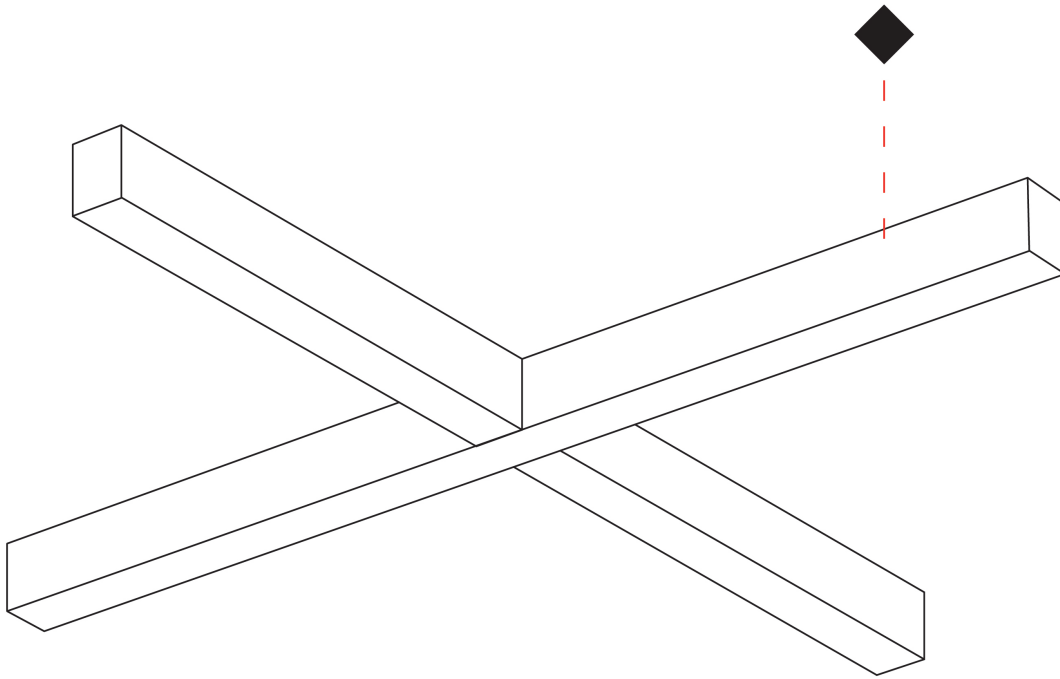

SLIDER SUSPENSION

A300566-

PROJECT _____

TYPE _____

SPECIFIER _____

QUANTITY _____

DATE _____

A