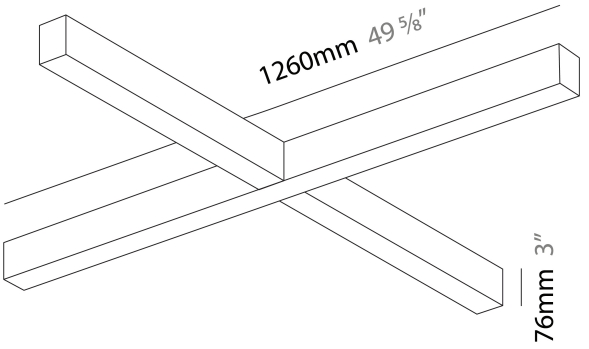

SLIDER SUSPENSION

A300566-

base number	LED	Finishes	Diffuser
	Dimming	(Diamond)	Options

DESCRIPTION
Slider X Suspension, L.1260mm / 49 5/8" x 1260mm / 49 5/8", Direct/Indirect, 86W LED, Tunable White (2700K-6500K), Max 11880lm, CRI90, IP40, Diffuser Raster Options, Dimmable, No Through Wiring (Includes End Cap)

1. To build a product code in our configurator select the specify button on the base model # product page
2. To build a manual product code on this datasheet choose from the options listed below in blue font and add the suffix to the base model #

GENERAL
Series: Slider
Partner: Prolicht
Division: Architectural
Installation: Suspension
Product Type: Linear Profiles
Mounting Location: Ceiling
Light Distribution: Direct / Indirect

PHYSICAL
Shape: Rectangle
Length (mm): 1260
Length (in): 49 5/8
Width (mm): 1260
Width (in): 49 5/8
Height (mm): 76
Height (in): 3
Diffuser: Diffuser - Opal, Micro-prism, Glare Control
Fixture Finish: SSR / BKV / CWI / CRY / HAB / UFT / ITA / RUA / FTG / MYG / LOD / PUS / FRO / FUP / KIA / POP / BLS / SPG / MEY / GOH / CHC / COM / ABZ / JAG / OBR / MOS / ROR
Fixture Material: Aluminum Die Cast

ELECTRICAL
Lamp Type: LED (Zhaga Standard)
Input Wattage (W): 86

LED
Color Temperature (°K): 2700-6500 Tunable White
Max. Delivered Lumen (lm): Max 11880
CRI: >90 CRI

RATINGS AND CERTIFICATIONS
Certified By: CSA Certified to UL and CSA Standards
IP rating: IP40