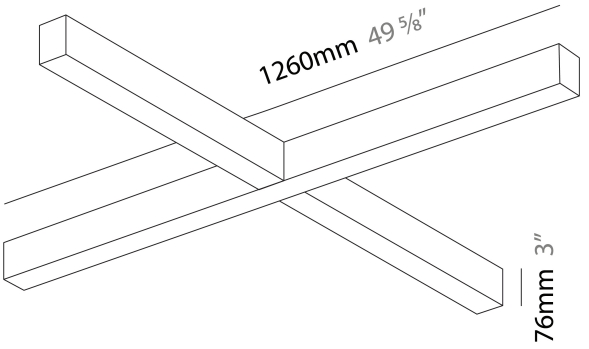

1. To build a product code in our configurator select the specify button on the base model # product page
2. To build a manual product code on this datasheet choose from the options listed below in blue font and add the suffix to the base model #

GENERAL
Series: Slider
Partner: Prolicht
Division: Architectural
Installation: Suspension
Product Type: Linear Profiles
Mounting Location: Ceiling
Light Distribution: Direct / Indirect

PHYSICAL
Shape: Abstract
Length (mm): 1260
Length (in): 49 5/8
Width (mm): 1260
Width (in): 49 5/8
Height (mm): 76
Height (in): 3
Diffuser: [Diffuser - Black Raster, White Raster](#)
Fixture Finish: [SSR / BKV / CWI / CRY / HAB / UFT / ITA / RUA / FTG / MYG / LOD / PUS / FRO / FUP / KIA / POP / BLS / SPG / MEY / GOH / CHC / COM / ABZ / JAG / OBR / MOS / ROR](#)
Fixture Material: Aluminum Die Cast

ELECTRICAL
Lamp Type: LED (Zhaga Standard)
Input Wattage (W): 86
Total Output Wattage (W): 78.2
[Dimming: Non-Dimmable](#)
Driver Included: Yes
Driver Location: Integrated
Driver Type: Constant Current - Universal
Driver Class: Class 2
Input Voltage (V): 120 - 277

LED
Color Temperature (°K): 2700 / 3000 / 3500 / 4000
Max. Delivered Lumen (lm): Max 12594
CRI: >90 CRI
Lamp Life (hrs): 50000

RATINGS AND CERTIFICATIONS
Certified By: CSA Certified to UL and CSA Standards
IP rating: IP40