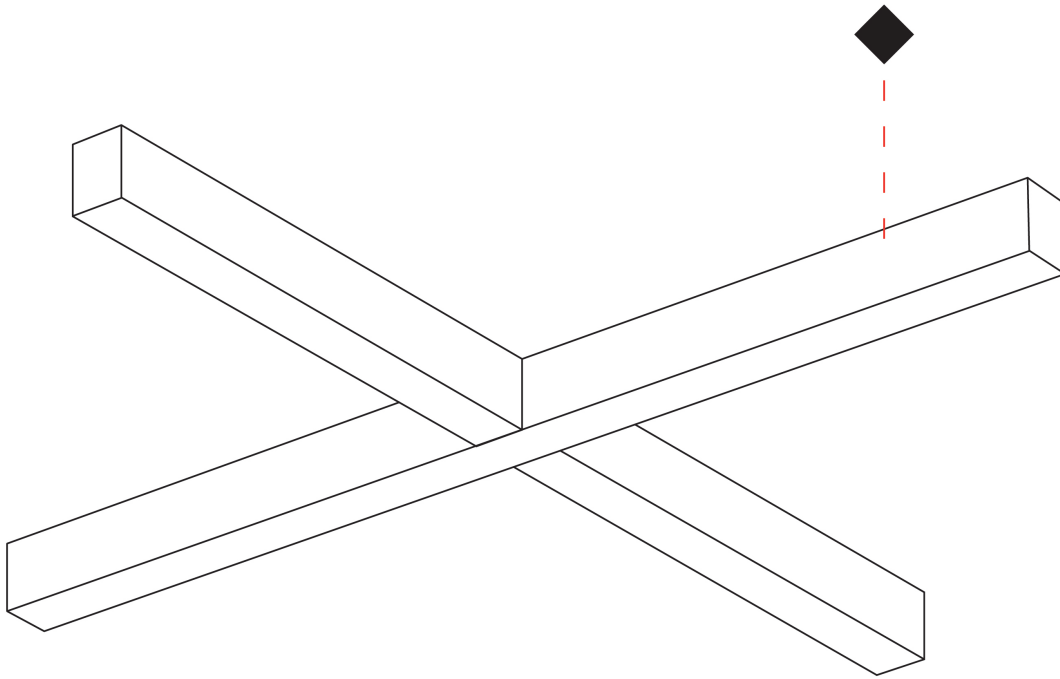

SLIDER SUSPENSION

A300567-

PROJECT _____

TYPE _____

SPECIFIER _____

QUANTITY _____

DATE _____

A