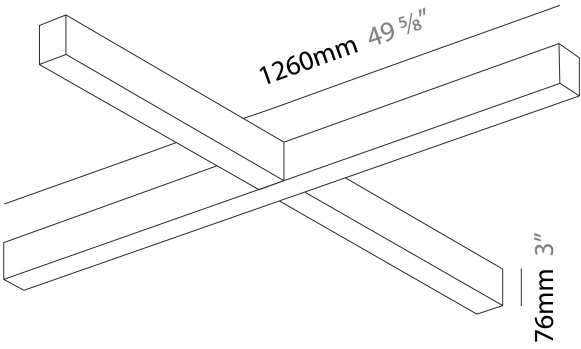

1. To build a product code in our configurator select the specify button on the base model # product page
2. To build a manual product code on this datasheet choose from the options listed below in blue font and add the suffix to the base model #

GENERAL
Series: Slider
Partner: Prolicht
Division: Architectural
Installation: Suspension
Product Type: Linear Profiles
Mounting Location: Ceiling
Light Distribution: Direct / Indirect

PHYSICAL
Shape: Abstract
Length (mm): 1260
Length (in): 49 5/8
Width (mm): 1260
Width (in): 49 5/8
Height (mm): 76
Height (in): 3
Diffuser: [Diffuser - Black Raster, White Raster](#)
Fixture Finish: [SSR / BKV / CWI / CRY / HAB / UFT / ITA / RUA / FTG / MYG / LOD / PUS / FRO / FUP / KIA / POP / BLS / SPG / MEY / GOH / CHC / COM / ABZ / JAG / OBR / MOS / ROR](#)
Fixture Material: Aluminum Die Cast

ELECTRICAL
Lamp Type: LED (Zhaga Standard)
Input Wattage (W): 86
Total Output Wattage (W): 78.2
[Dimming: Non-Dimmable](#)
Driver Included: Yes
Driver Location: Integrated
Driver Type: Constant Current - Universal
Driver Class: Class 2
Input Voltage (V): 120 - 277

LED
Color Temperature (°K): 2700 / 3000 / 3500 / 4000
Max. Delivered Lumen (lm): Max 12594
CRI: >90 CRI
Lamp Life (hrs): 50000

RATINGS AND CERTIFICATIONS
Certified By: CSA Certified to UL and CSA Standards
IP rating: IP40