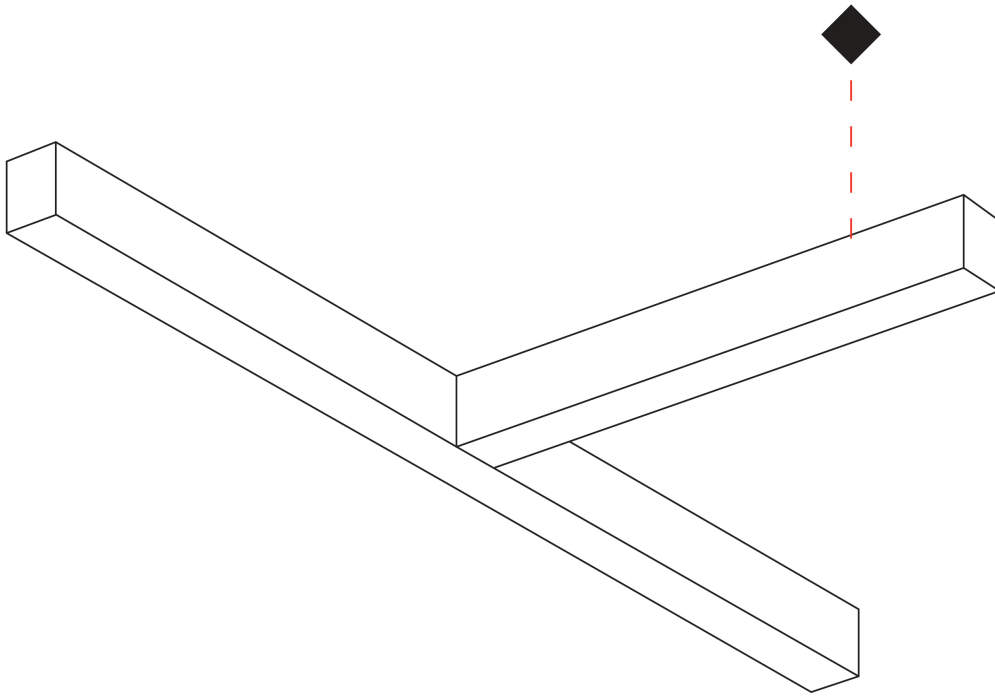

SLIDER SUSPENSION

A300569-

PROJECT _____

TYPE _____

SPECIFIER _____

QUANTITY _____

DATE _____