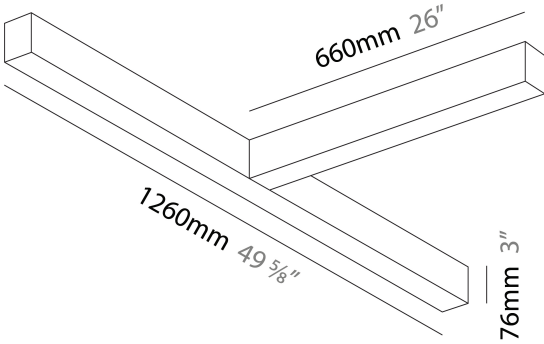

1. To build a product code in our configurator select the specify button on the base model # product page
2. To build a manual product code on this datasheet choose from the options listed below in blue font and add the suffix to the base model #

GENERAL
Series: Slider
Partner: Prolicht
Division: Architectural
Installation: Suspension
Product Type: Linear Profiles
Mounting Location: Ceiling
Light Distribution: Direct / Indirect

PHYSICAL
Shape: Abstract
Length (mm): 1260
Length (in): 49 5/8
Width (mm): 660
Width (in): 26
Height (mm): 76
Height (in): 3
Diffuser: [Diffuser - Opal](#), [Micro-prism](#), [Glare Control](#)
Fixture Finish: [SSR / BKV / CWI / CRY / HAB / UFT / ITA / RUA / FTG / MYG / LOD / PUS / FRO / FUP / KIA / POP / BLS / SPG / MEY / GOH / CHC / COM / ABZ / JAG / OBR / MOS / ROR](#)
Fixture Material: Aluminum Die Cast

ELECTRICAL
Lamp Type: LED (Zhaga Standard)
Input Wattage (W): 64
Total Output Wattage (W): 58.1
Dimming: [Non-Dimmable](#)
Driver Included: Yes
Driver Location: Integrated
Driver Type: Constant Current - Universal
Driver Class: Class 2
Input Voltage (V): 120 - 277

LED
Color Temperature (°K): 2700 / 3000 / 3500 / 4000
Max. Delivered Lumen (lm): Max 9063
CRI: >90 CRI
Lamp Life (hrs): 50000

RATINGS AND CERTIFICATIONS
Certified By: CSA Certified to UL and CSA Standards
IP rating: IP40