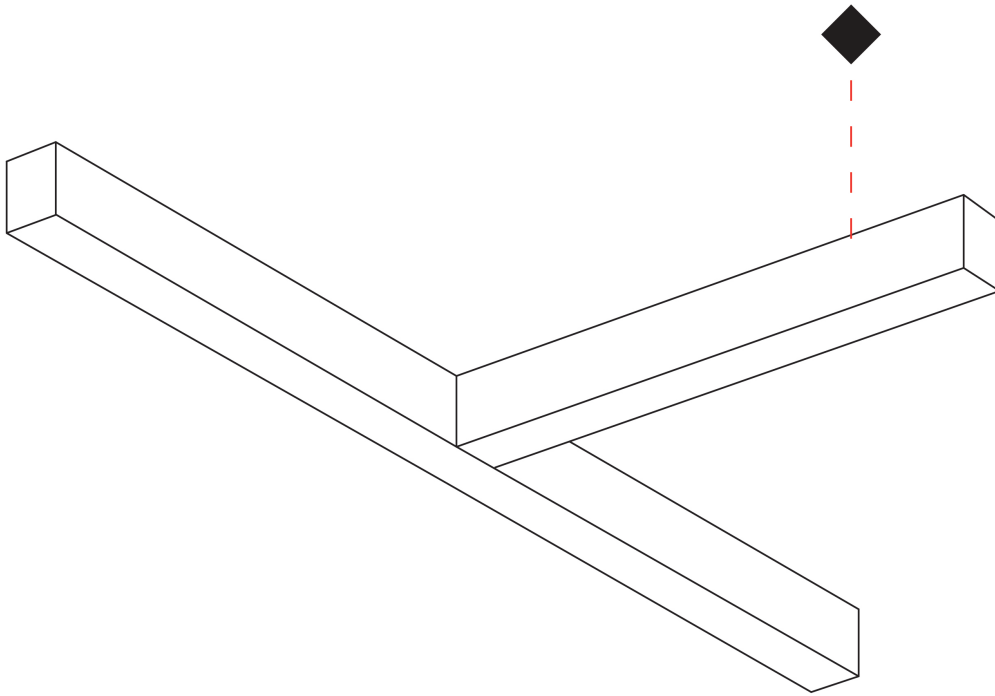

SLIDER SUSPENSION

A300570-

PROJECT

TYPE

SPECIFIER

QUANTITY

DATE