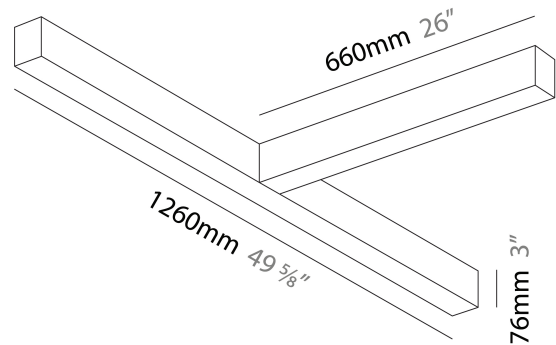

PROJECT
TYPE
SPECIFIER
QUANTITY
DATE

SLIDER SUSPENSION

A300570-

base number	LED Dimming	Finishes (Diamond)	Diffuser Options

DESCRIPTION

Slider T Suspension, L.1260mm / 49 5/8" x 660mm / 26", Direct/Indirect, 65W LED, Tunable White (2700K-6500K), Max 8910lm, CRI90, IP40, Diffuser Raster Options, Dimmable, No Through Wiring (Includes End Cap)

1. To build a product code in our configurator select the specify button on the base model # product page
2. To build a manual product code on this datasheet choose from the options listed below in blue font and add the suffix to the base model #

GENERAL

Series: Slider
Partner: Prolicht
Division: Architectural
Installation: Suspension
Product Type: Linear Profiles
Mounting Location: Ceiling
Light Distribution: Direct / Indirect

PHYSICAL

Shape: Rectangle
Length (mm): 1260
Length (in): 49 5/8
Width (mm): 660
Width (in): 26
Height (mm): 76
Height (in): 3
Diffuser: Diffuser - Opal, Micro-prism, Glare Control
Fixture Finish: SSR / BKV / CWI / CRY / HAB / UFT / ITA / RUA / FTG / MYG / LOD / PUS / FRO / FUP / KIA / POP / BLS / SPG / MEY / GOH / CHC / COM / ABZ / JAG / OBR / MOS / ROR
Fixture Material: Aluminum Die Cast

ELECTRICAL

Lamp Type: LED (Zhaga Standard)
Input Wattage (W): 64

LED

Color Temperature (°K): 2700-6500 Tunable White
Max. Delivered Lumen (lm): Max 8910
CRI: >90 CRI

RATINGS AND CERTIFICATIONS

Certified By: CSA Certified to UL and CSA Standards
IP rating: IP40