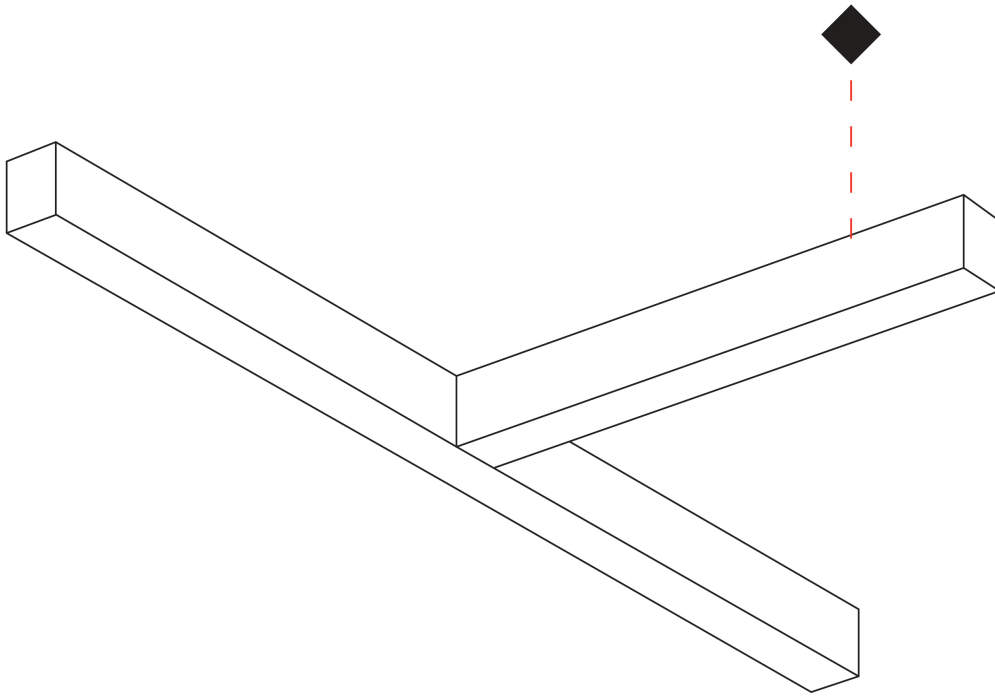

SLIDER SUSPENSION

A300570-

PROJECT _____

TYPE _____

SPECIFIER _____

QUANTITY _____

DATE _____