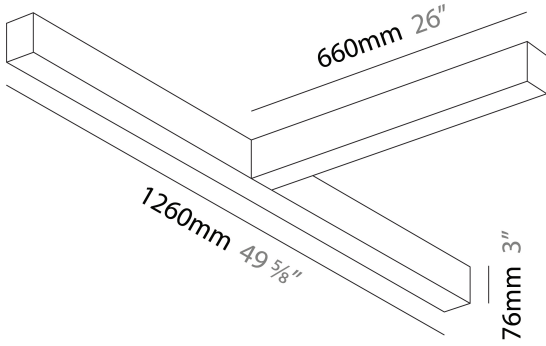

PROJECT	_____
TYPE	_____
SPECIFIER	_____
QUANTITY	_____
DATE	_____

SLIDER SUSPENSION

A300570-

base number   LED   Finishes
Dimming   (Diamond)

DESCRIPTION
Slider T Suspension, L.1260mm / 49 5/8" x 660mm / 26", Direct/Indirect, 65W LED, Tunable White (2700K-6500K), Max 8910lm, CRI90, IP40, Diffuser Raster Options, Dimmable, No Through Wiring (Includes End Cap)

1. To build a product code in our configurator select the specify button on the base model # product page
2. To build a manual product code on this datasheet choose from the options listed below in blue font and add the suffix to the base model #

GENERAL
Series: Slider
Brand: Prolicht
Division: Architectural
Mounting Type: Suspension
Mounting Location: Ceiling
Subcategory: Profile

PHYSICAL
Shape: Rectangle
Length (mm): 1260
Length (in): 49 5/8
Width (mm): 660
Width (in): 26
Height (mm): 76
Height (in): 3
Light Distribution: Direct / Indirect
Diffuser: Diffuser - Opal, Micro-prism, Glare Control
Fixture Finish: SSR / BKV / CWI / CRY / HAB / UFT / ITA / RUA / FTG / MYG / LOD / PUS / FRO / FUP / KIA / POP / BLS / SPG / MEY / GOH / GUM / CHC / COM / ABZ / JAG / OBR / MOS / ROR
Fixture Material: Aluminum Die Cast

ELECTRICAL
Lamp Type: LED (Zhaga Standard)
Input Wattage (W): 64

LED
Color Temperature (°K): 2700-6500 Tunable White
Max. Delivered Lumen (lm): Max 8910
CRI: >90 CRI

RATINGS AND CERTIFICATIONS
Certified By: CSA Certified to UL and CSA Standards
IP rating: IP40