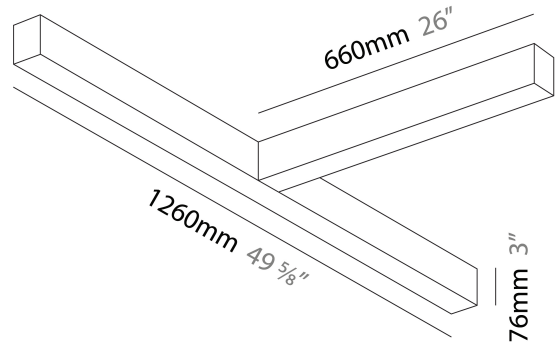

PROJECT
TYPE
SPECIFIER
QUANTITY
DATE

SLIDER SUSPENSION

A300570-

base number	LED Dimming	Finishes (Diamond)	Diffuser Options

DESCRIPTION

Slider T Suspension, L.1260mm / 49 5/8" x 660mm / 26", Direct/Indirect, 65W LED, Tunable White (2700K-6500K), Max 8910lm, CRI90, IP40, Diffuser Raster Options, Dimmable, No Through Wiring (Includes End Cap)

1. To build a product code in our configurator select the specify button on the base model # product page
2. To build a manual product code on this datasheet choose from the options listed below in blue font and add the suffix to the base model #

GENERAL

Series: Slider
Partner: Prolicht
Division: Architectural
Installation: Suspension
Product Type: Linear Profiles
Mounting Location: Ceiling
Light Distribution: Direct / Indirect

PHYSICAL

Shape: Rectangle
Length (mm): 1260
Length (in): 49 5/8
Width (mm): 660
Width (in): 26
Height (mm): 76
Height (in): 3
Diffuser: Diffuser - Opal, Micro-prism, Glare Control
Fixture Finish: SSR / BKV / CWI / CRY / HAB / UFT / ITA / RUA / FTG / MYG / LOD / PUS / FRO / FUP / KIA / POP / BLS / SPG / MEY / GOH / CHC / COM / ABZ / JAG / OBR / MOS / ROR
Fixture Material: Aluminum Die Cast

ELECTRICAL

Lamp Type: LED (Zhaga Standard)
Input Wattage (W): 64

LED

Color Temperature (°K): 2700-6500 Tunable White
Max. Delivered Lumen (lm): Max 8910
CRI: >90 CRI

RATINGS AND CERTIFICATIONS

Certified By: CSA Certified to UL and CSA Standards
IP rating: IP40