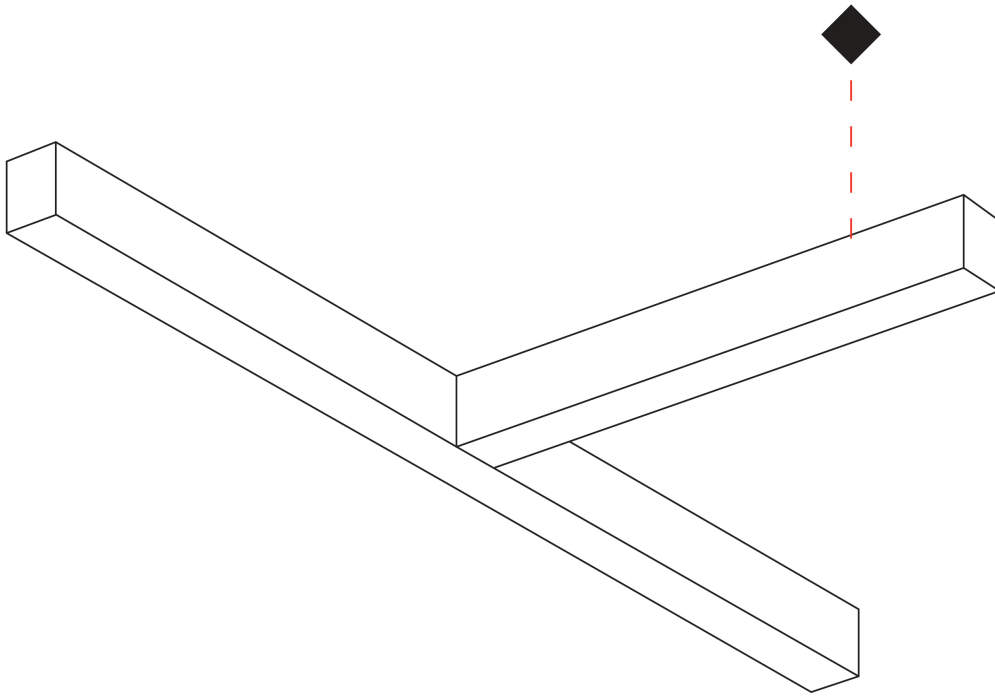

SLIDER SUSPENSION

A300571-

PROJECT _____

TYPE _____

SPECIFIER _____

QUANTITY _____

DATE _____