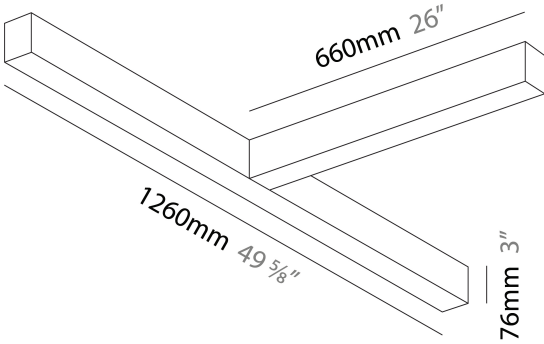

1. To build a product code in our configurator select the specify button on the base model # product page
2. To build a manual product code on this datasheet choose from the options listed below in blue font and add the suffix to the base model #

GENERAL
Series: Slider
Partner: Prolicht
Division: Architectural
Installation: Suspension
Product Type: Linear Profiles
Mounting Location: Ceiling
Light Distribution: Direct / Indirect

PHYSICAL
Shape: Abstract
Length (mm): 1260
Length (in): 49 5/8
Width (mm): 660
Width (in): 26
Height (mm): 76
Height (in): 3
Diffuser: [Diffuser - Black Raster, White Raster](#)
Fixture Finish: [SSR / BKV / CWI / CRY / HAB / UFT / ITA / RUA / FTG / MYG / LOD / PUS / FRO / FUP / KIA / POP / BLS / SPG / MEY / GOH / CHC / COM / ABZ / JAG / OBR / MOS / ROR](#)
Fixture Material: Aluminum Die Cast

ELECTRICAL
Lamp Type: LED (Zhaga Standard)
Input Wattage (W): 64
Total Output Wattage (W): 58.1
Dimming: [Non-Dimmable](#)
Driver Included: Yes
Driver Location: Integrated
Driver Type: Constant Current - Universal
Driver Class: Class 2
Input Voltage (V): 120 - 277

LED
Color Temperature (°K): 2700 / 3000 / 3500 / 4000
Max. Delivered Lumen (lm): Max 9445
CRI: >90 CRI
Lamp Life (hrs): 50000

RATINGS AND CERTIFICATIONS
Certified By: CSA Certified to UL and CSA Standards
IP rating: IP40