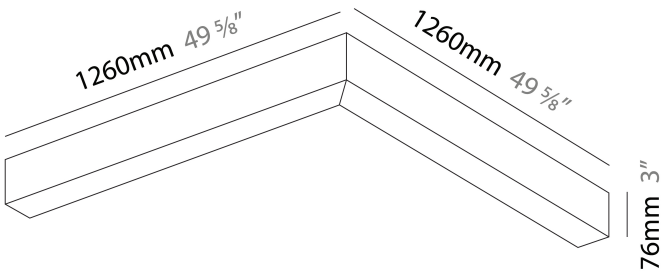

1. To build a product code in our configurator select the specify button on the base model # product page
2. To build a manual product code on this datasheet choose from the options listed below in blue font and add the suffix to the base model #

GENERAL
Series: Slider
Partner: Prolicht
Division: Architectural
Installation: Suspension
Product Type: Linear Profiles
Mounting Location: Ceiling
Light Distribution: Direct / Indirect

PHYSICAL
Shape: Abstract
Length (mm): 660
Length (in): 26
Width (mm): 660
Width (in): 26
Height (mm): 76
Height (in): 3
Diffuser: Diffuser - Opal, Micro-prism, Glare Control
Fixture Finish: SSR / BKV / CWI / CRY / HAB / UFT / ITA / RUA / FTG / MYG / LOD / PUS / FRO / FUP / KIA / POP / BLS / SPG / MEY / GOH / CHC / COM / ABZ / JAG / OBR / MOS / ROR
Fixture Material: Aluminum Die Cast

ELECTRICAL
Lamp Type: LED (Zhaga Standard)
Input Wattage (W): 43
Total Output Wattage (W): 39.1
Dimming: Non-Dimmable
Driver Included: Yes
Driver Location: Integrated
Driver Type: Constant Current - Universal
Driver Class: Class 2
Input Voltage (V): 120 - 277

LED
Color Temperature (°K): 2700 / 3000 / 3500 / 4000
Max. Delivered Lumen (lm): Max 6042
CRI: >90 CRI
Lamp Life (hrs): 50000

RATINGS AND CERTIFICATIONS
Certified By: CSA Certified to UL and CSA Standards
IP rating: IP40