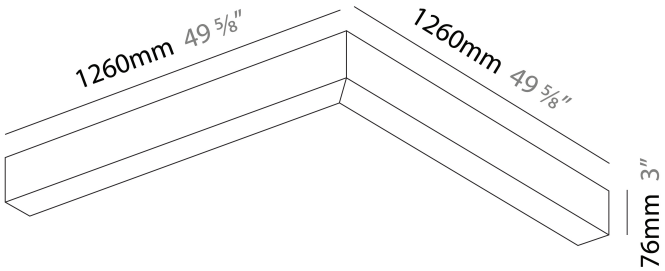

1. To build a product code in our configurator select the specify button on the base model # product page
2. To build a manual product code on this datasheet choose from the options listed below in blue font and add the suffix to the base model #

GENERAL
Series: Slider
Brand: Prolicht
Division: Architectural
Mounting Type: Suspension
Mounting Location: Ceiling
Subcategory: Profile

PHYSICAL
Shape: Abstract
Length (mm): 660
Length (in): 26
Width (mm): 660
Width (in): 26
Height (mm): 76
Height (in): 3
Light Distribution: Direct
Diffuser: [Diffuser - Black Raster, White Raster](#)
Fixture Finish: [SSR / BKV / CWI / CRY / HAB / UFT / ITA / RUA / FTG / MYG / LOD / PUS / FRO / FUP / KIA / POP / BLS / SPG / MEY / GOH / GUM / CHC / COM / ABZ / JAG / OBR / MOS / ROR](#)
Fixture Material: Aluminum Die Cast

ELECTRICAL
Lamp Type: LED (Zhaga Standard)
Input Wattage (W): 65
Total Output Wattage (W): 39.1
Dimming: [Non-Dimmable](#)
Driver Included: Yes
Driver Location: Integrated
Driver Type: Constant Current - Universal
Driver Class: Class 2
Input Voltage (V): 120 - 277

LED
Color Temperature (°K): [2700 / 3000 / 3500 / 4000](#)
Max. Delivered Lumen (lm): Max 6297
CRI: >90 CRI
Lamp Life (hrs): 50000

RATINGS AND CERTIFICATIONS
Certified By: CSA Certified to UL and CSA Standards
IP rating: IP40