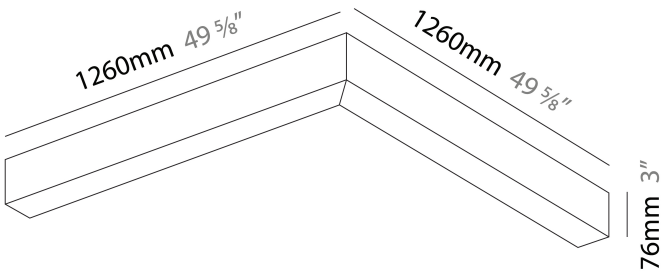

1. To build a product code in our configurator select the specify button on the base model # product page
2. To build a manual product code on this datasheet choose from the options listed below in blue font and add the suffix to the base model #

GENERAL
Series: Slider
Partner: Prolicht
Division: Architectural
Installation: Suspension
Product Type: Linear Profiles
Mounting Location: Ceiling
Light Distribution: Direct

PHYSICAL
Shape: Abstract
Length (mm): 660
Length (in): 26
Width (mm): 660
Width (in): 26
Height (mm): 76
Height (in): 3
Diffuser: Diffuser - Black Raster, White Raster
Fixture Finish: SSR / BKV / CWI / CRY / HAB / UFT / ITA / RUA / FTG / MYG / LOD / PUS / FRO / FUP / KIA / POP / BLS / SPG / MEY / GOH / CHC / COM / ABZ / JAG / OBR / MOS / ROR
Fixture Material: Aluminum Die Cast

ELECTRICAL
Lamp Type: LED (Zhaga Standard)
Input Wattage (W): 65
Total Output Wattage (W): 39.1
Dimming: Non-Dimmable
Driver Included: Yes
Driver Location: Integrated
Driver Type: Constant Current - Universal
Driver Class: Class 2
Input Voltage (V): 120 - 277

LED
Color Temperature (°K): 2700 / 3000 / 3500 / 4000
Max. Delivered Lumen (lm): Max 6297
CRI: >90 CRI
Lamp Life (hrs): 50000

RATINGS AND CERTIFICATIONS
Certified By: CSA Certified to UL and CSA Standards
IP rating: IP40