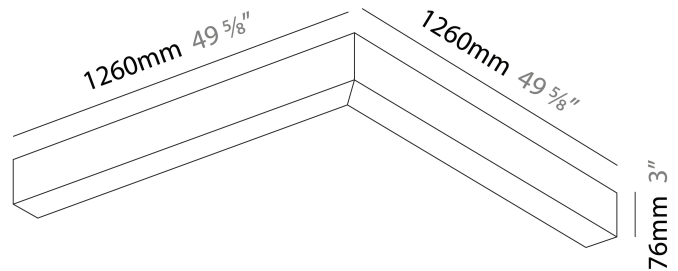

PROJECT	
TYPE	
SPECIFIER	
QUANTITY	
DATE	

SLIDER SUSPENSION

A300576-

base number	LED	Finishes	Diffuser
	Dimming	(Diamond)	Options

DESCRIPTION

Slider L Raster Suspension, L.660mm / 26" x 660mm / 26", Direct/Indirect, 43W LED, 2700K, 3000K, 3500K, 4000K, Max 6297lm, CRI90, IP40, Diffuser Raster Options, Dimmable, No Through Wiring (Includes End Cap)

1. To build a product code in our configurator select the specify button on the base model # product page
2. To build a manual product code on this datasheet choose from the options listed below in blue font and add the suffix to the base model #

GENERAL

Series: Slider
Partner: Prolicht
Division: Architectural
Installation: Suspension
Product Type: Linear Profiles
Mounting Location: Ceiling
Light Distribution: Direct

PHYSICAL

Shape: Rectangle
Length (mm): 660
Length (in): 26
Width (mm): 660
Width (in): 26
Height (mm): 76
Height (in): 3
Diffuser: Diffuser - Black Raster, White Raster
Fixture Finish: SSR / BKV / CWI / CRY / HAB / UFT / ITA / RUA / FTG / MYG / LOD / PUS / FRO / FUP / KIA / POP / BLS / SPG / MEY / GOH / CHC / COM / ABZ / JAG / OBR / MOS / ROR
Fixture Material: Aluminum Die Cast

ELECTRICAL

Lamp Type: LED (Zhaga Standard)
Input Wattage (W): 43

LED

Color Temperature (°K): 2700-6500 Tunable White
Max. Delivered Lumen (lm): Max 6297
CRI: >90 CRI

RATINGS AND CERTIFICATIONS

Certified By: CSA Certified to UL and CSA Standards
IP rating: IP40